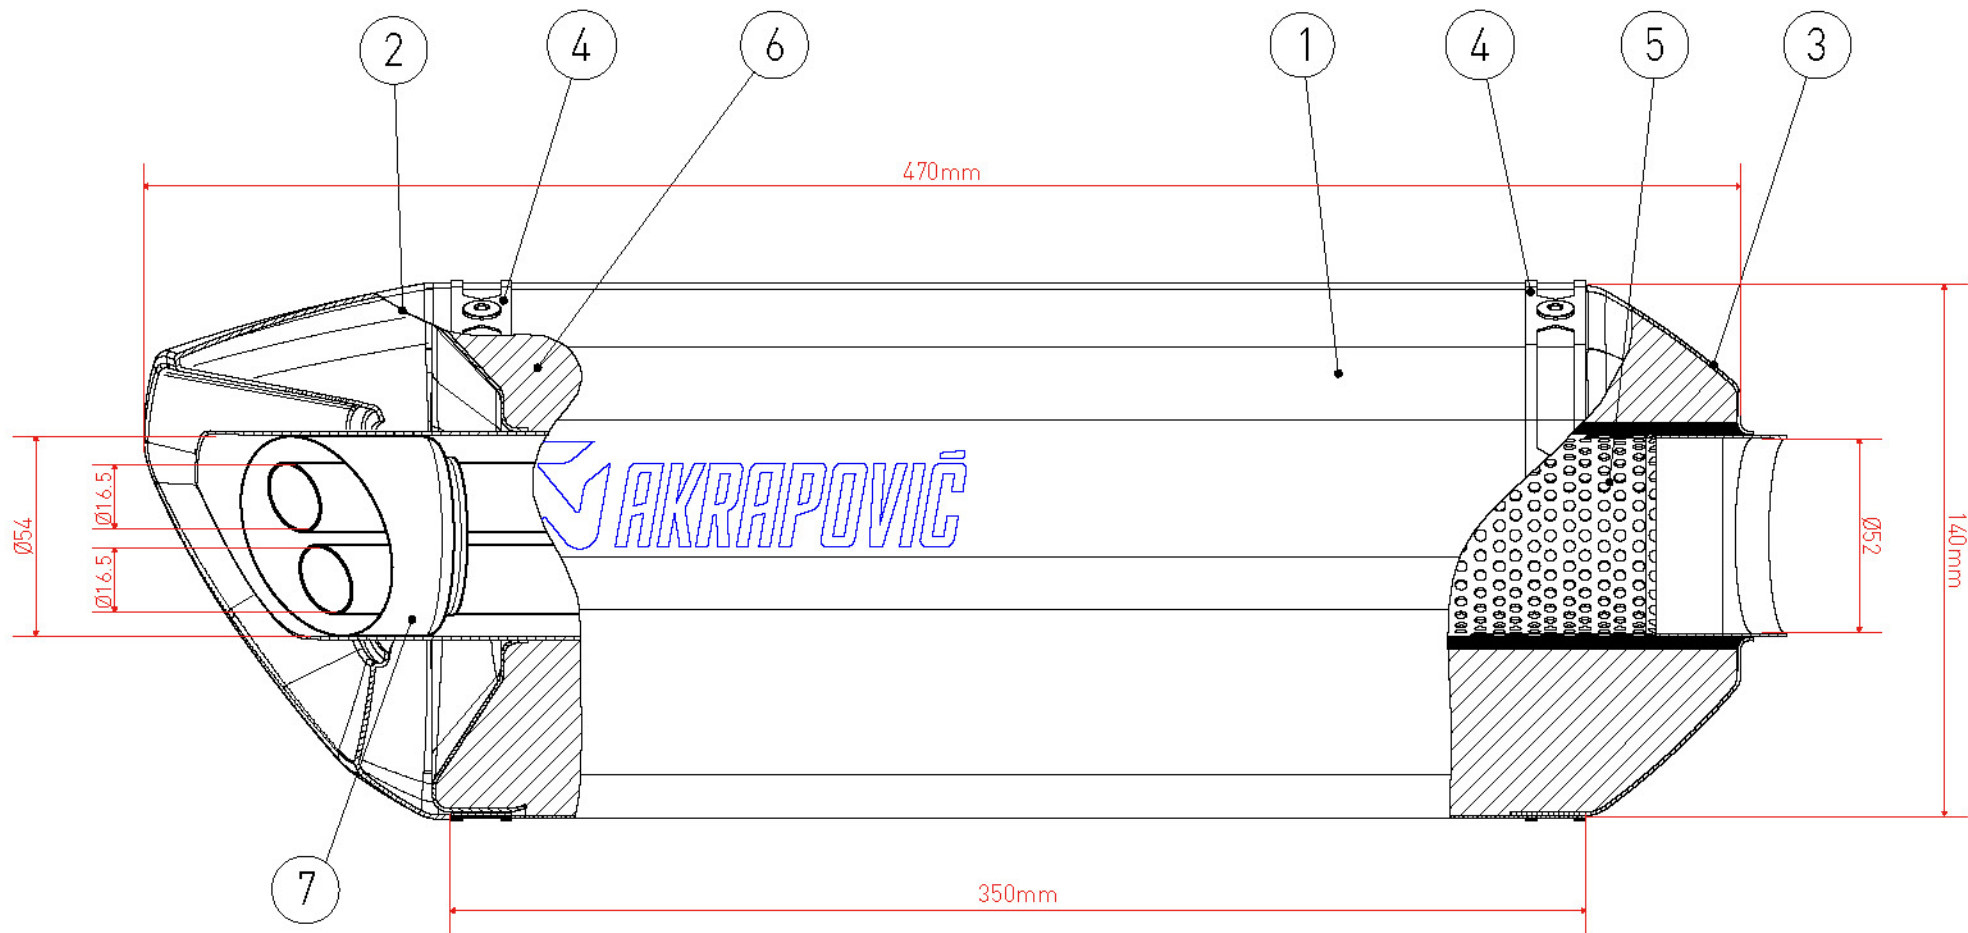

MUFFLER REPAIR KITS	
REPACK	14
RESLEEVE	15

No.	SalesCode	Description	Qty.
1	S-K5SO1-HRT	slip on system	1
2	M-HR08202T	muffler TI	1
3	V-EC445	end cap	1
4	P-TT52	belt TI for SS sleeve	2
5	P-HST2AL	sticker	1
6	P-HSK4SO4	heat shield SS	1
7	P-FB123	bolt	2
8	P-DR154	washer	4
9	P-FN8	nut	2
10	P-R30	clamp SS	1
11	P-X311	bracket SS	1
12	P-R32	clamp SS	1
13	P-G60	graphite gasket	1
14	P-RPCK359	repack kit	1
15	P-RKS800KR350	sleeve kit	1

Pos.	Description
1	Outer sleeve
2	End cap set
3	Rosette assembly
4	Belt
5	Perforated tube
6	Damping material
7	Insert SS