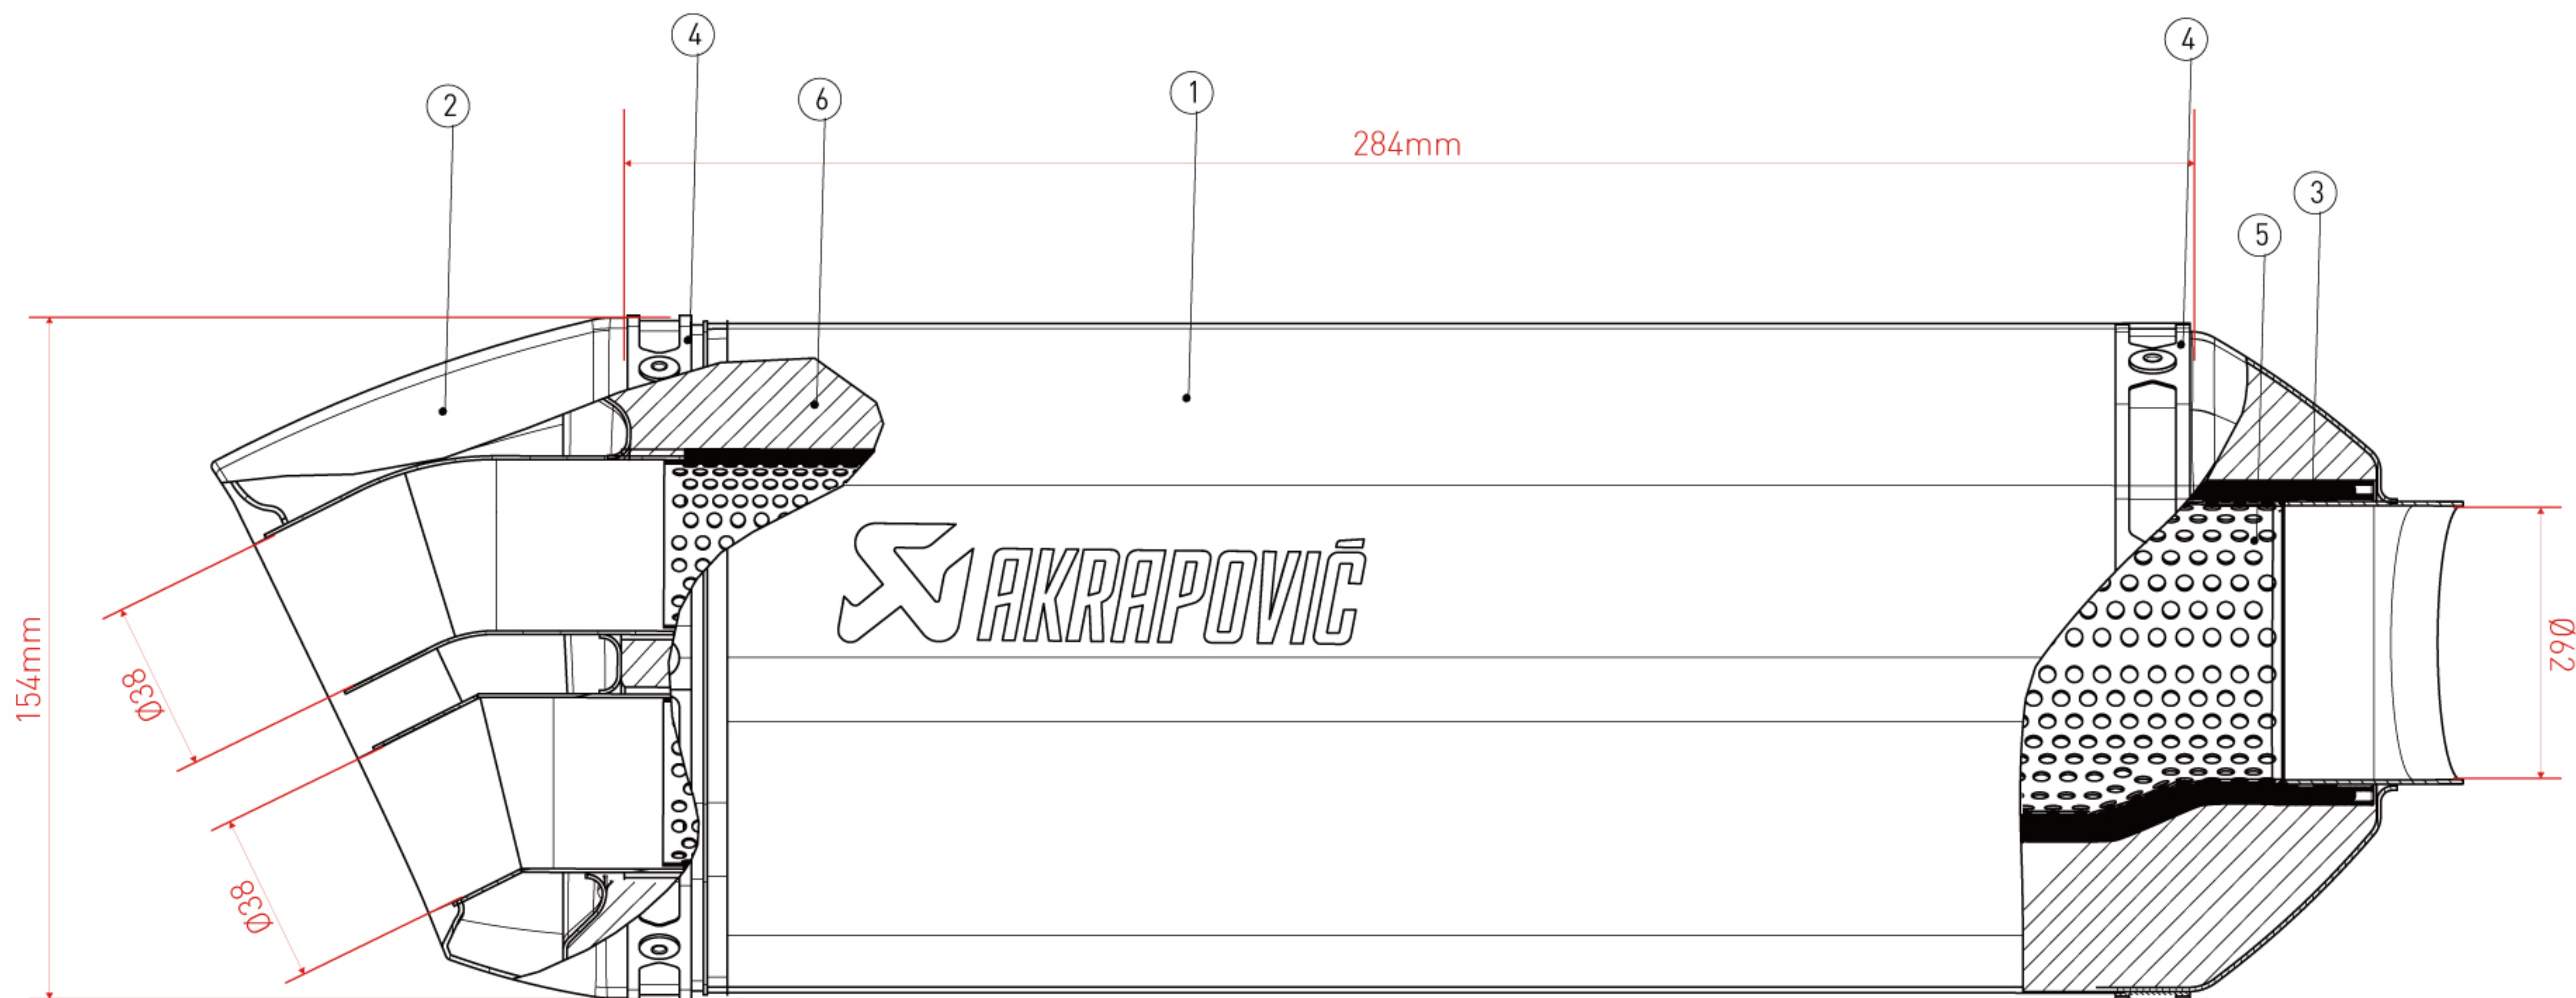

| MUFFLER REPAIR KITS | |
|---------------------|---|
| REPACK | 5 |
| SLEEVE | 6 |

| No. | SalesCode | Description | Qty. |
|-----|-----------------|----------------------|------|
| 1 | S-B13SO4-HJGTBL | slip on system black | 1 |
| 2 | M-HJG00105TBL | muffler black | 1 |
| 3 | P-R192 | clamp SS | 1 |
| 4 | V-EC442 | end cap CA | 1 |
| 5 | P-RPCK353 | muffler repack kit | 1 |
| 6 | P-RKS788JG284BL | sleeve kit black | 1 |

| Pos. | Description |
|------|------------------|
| 1 | Outer sleeve |
| 2 | End cap set |
| 3 | Rosette assembly |
| 4 | Belt |
| 5 | Perforated tube |
| 6 | Damping material |

OPIS

Muffler cross section slip-ON