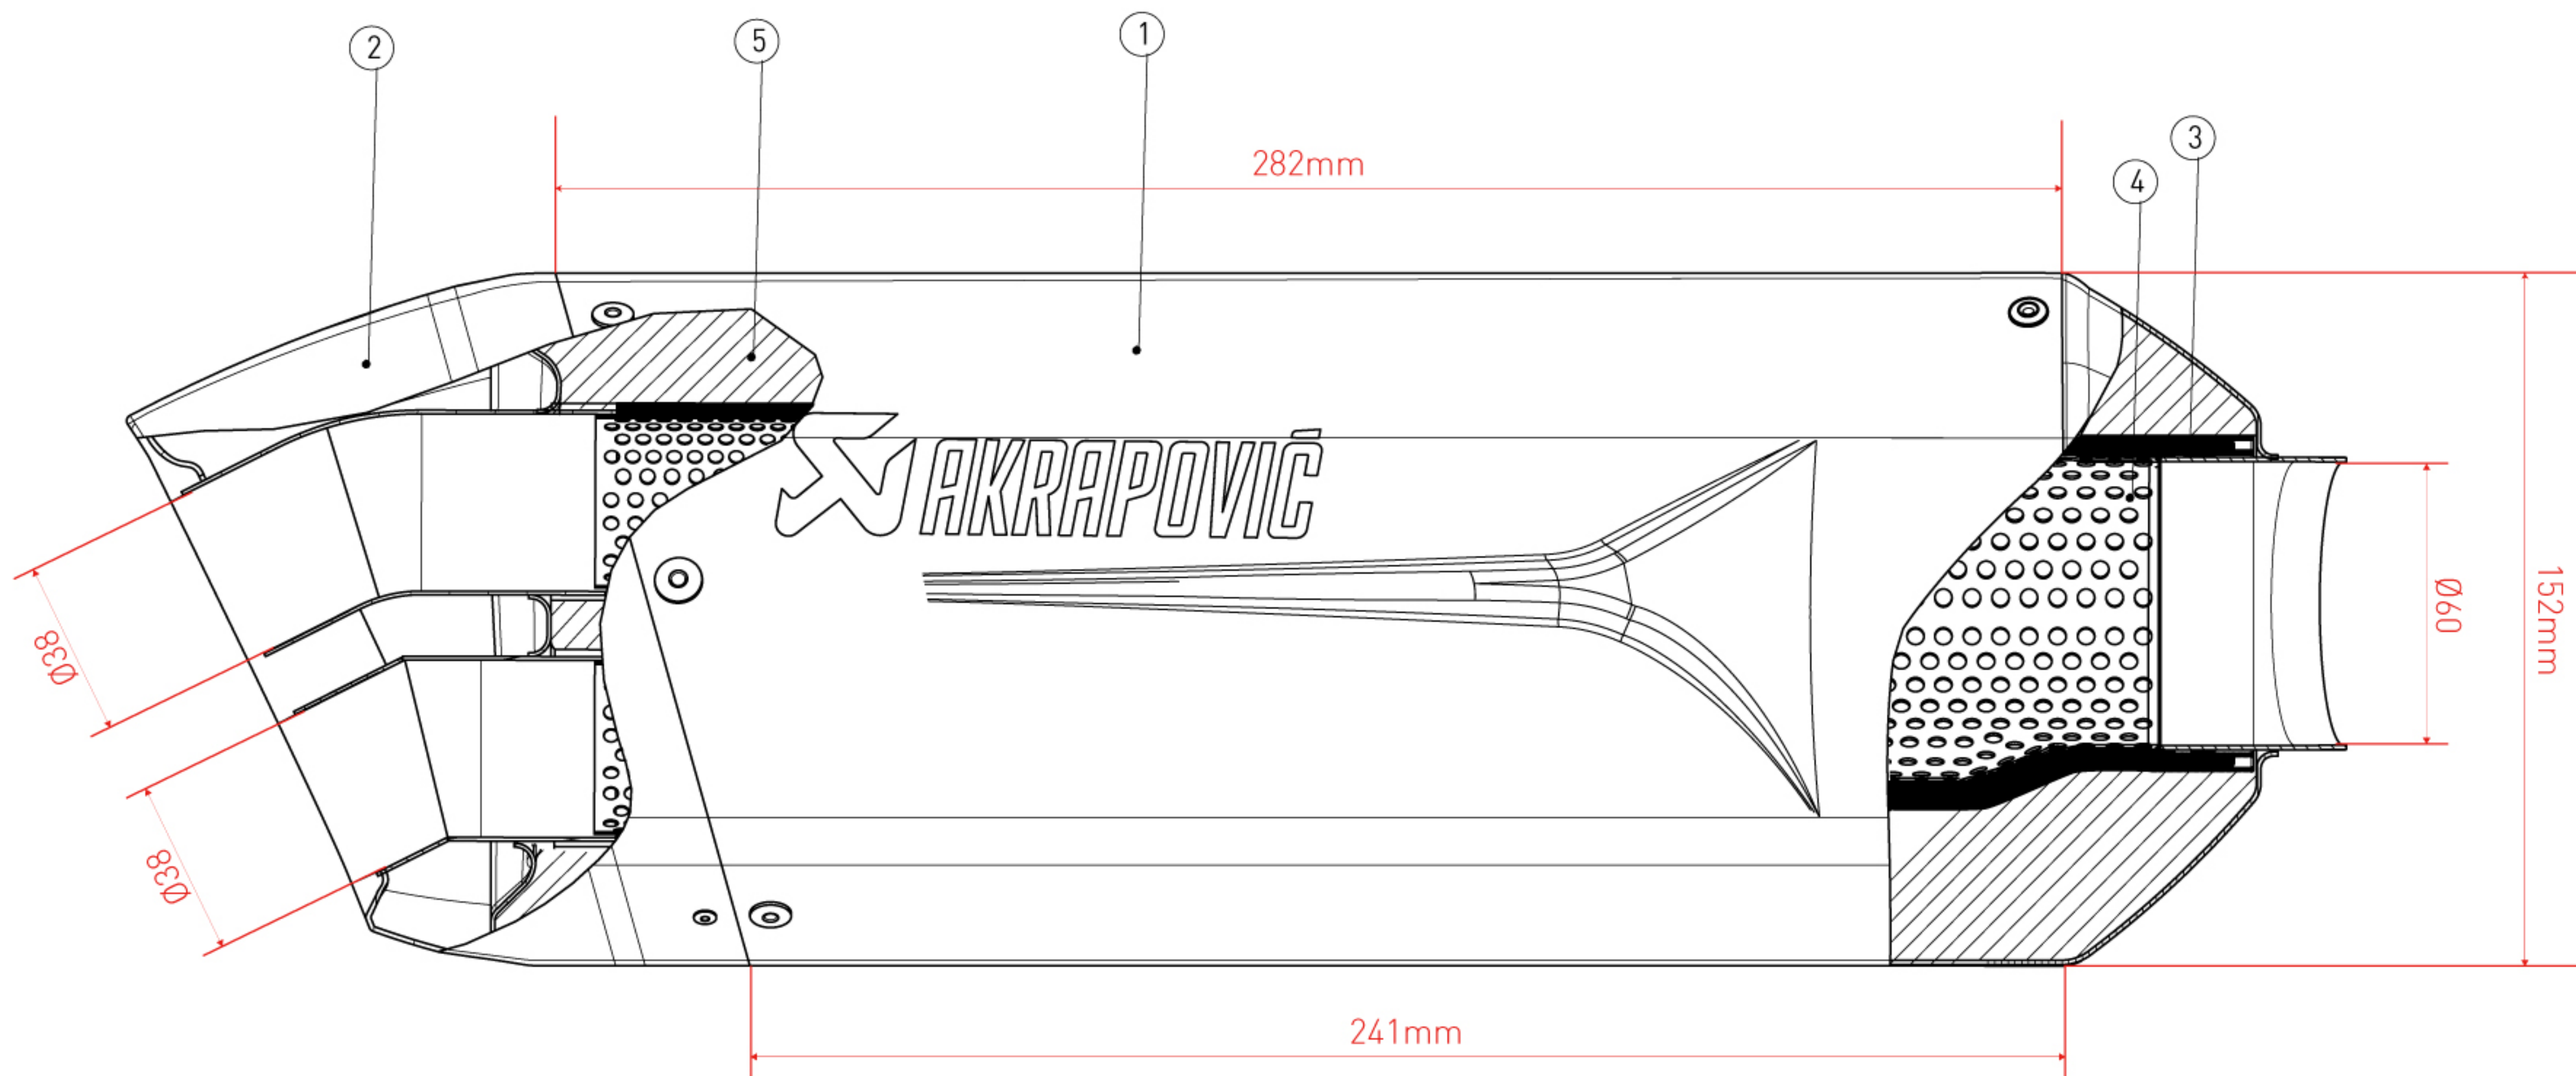

MUFFLER REPAIR KITS	
REPACK	5
SLEEVE	6

No.	SalesCode	Description	Qty.
1	S-B13SO4-HJGTBL	slip on system black	1
2	M-HJG00105TBL	muffler black	1
3	P-R192	clamp SS	1
4	V-EC442	end cap CA	1
5	P-RPCK353	muffler repack kit	1
6	P-RKS788JG284BL	sleeve kit black	1

Pos.	Description
1	Outer sleeve
2	End cap set
3	Rosette assembly
4	Perforated tube
5	Damping material

OPIS
Muffler cross section slip-ON