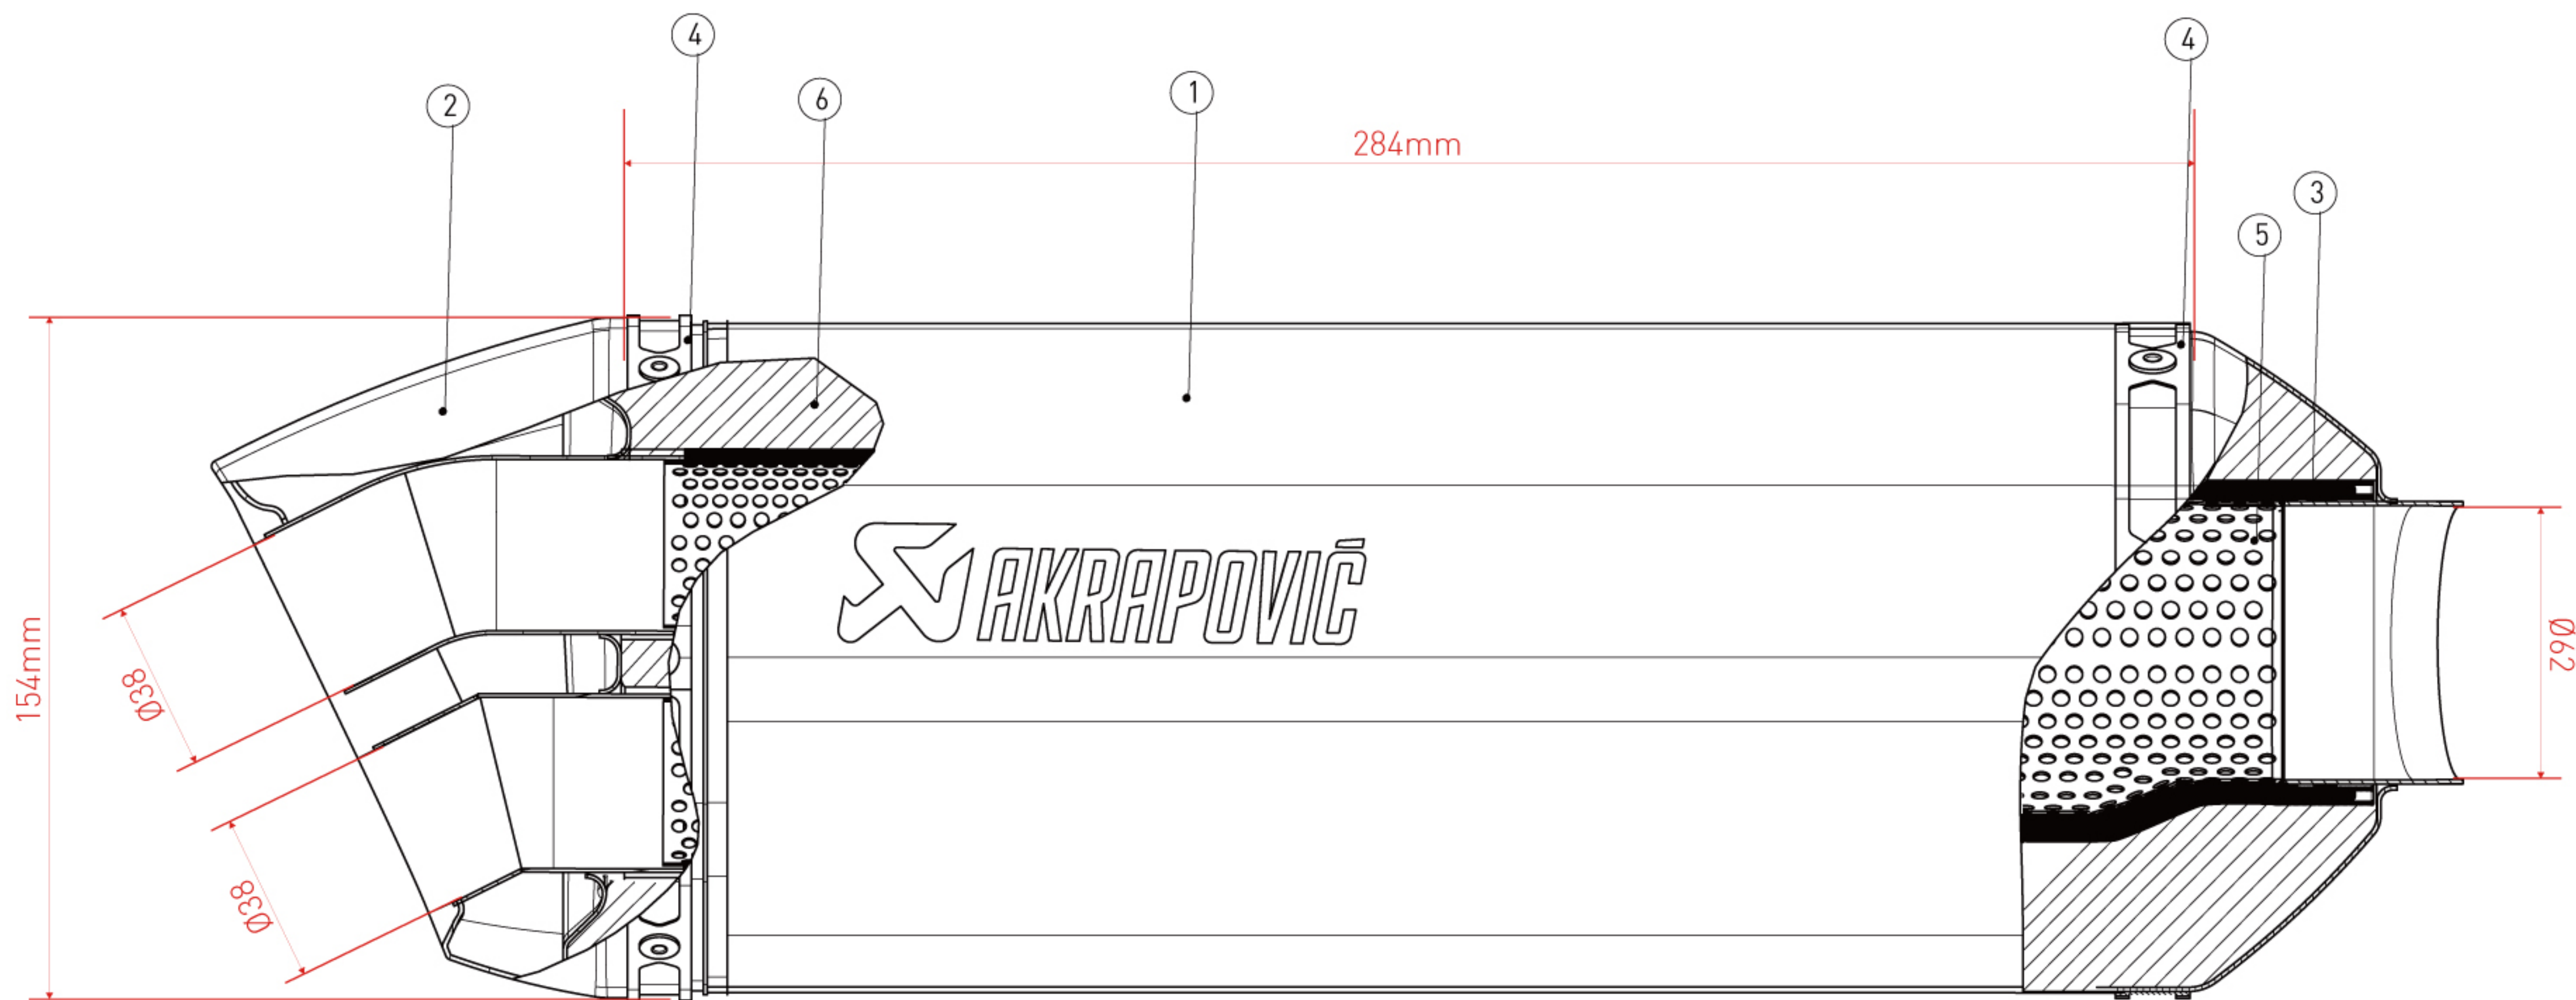

Pos.	Description
1	Outer sleeve
2	End cap set
3	Rosette assembly
4	Belt
5	Perforated tube
6	Damping material

OPIS

Muffler cross section slip-ON