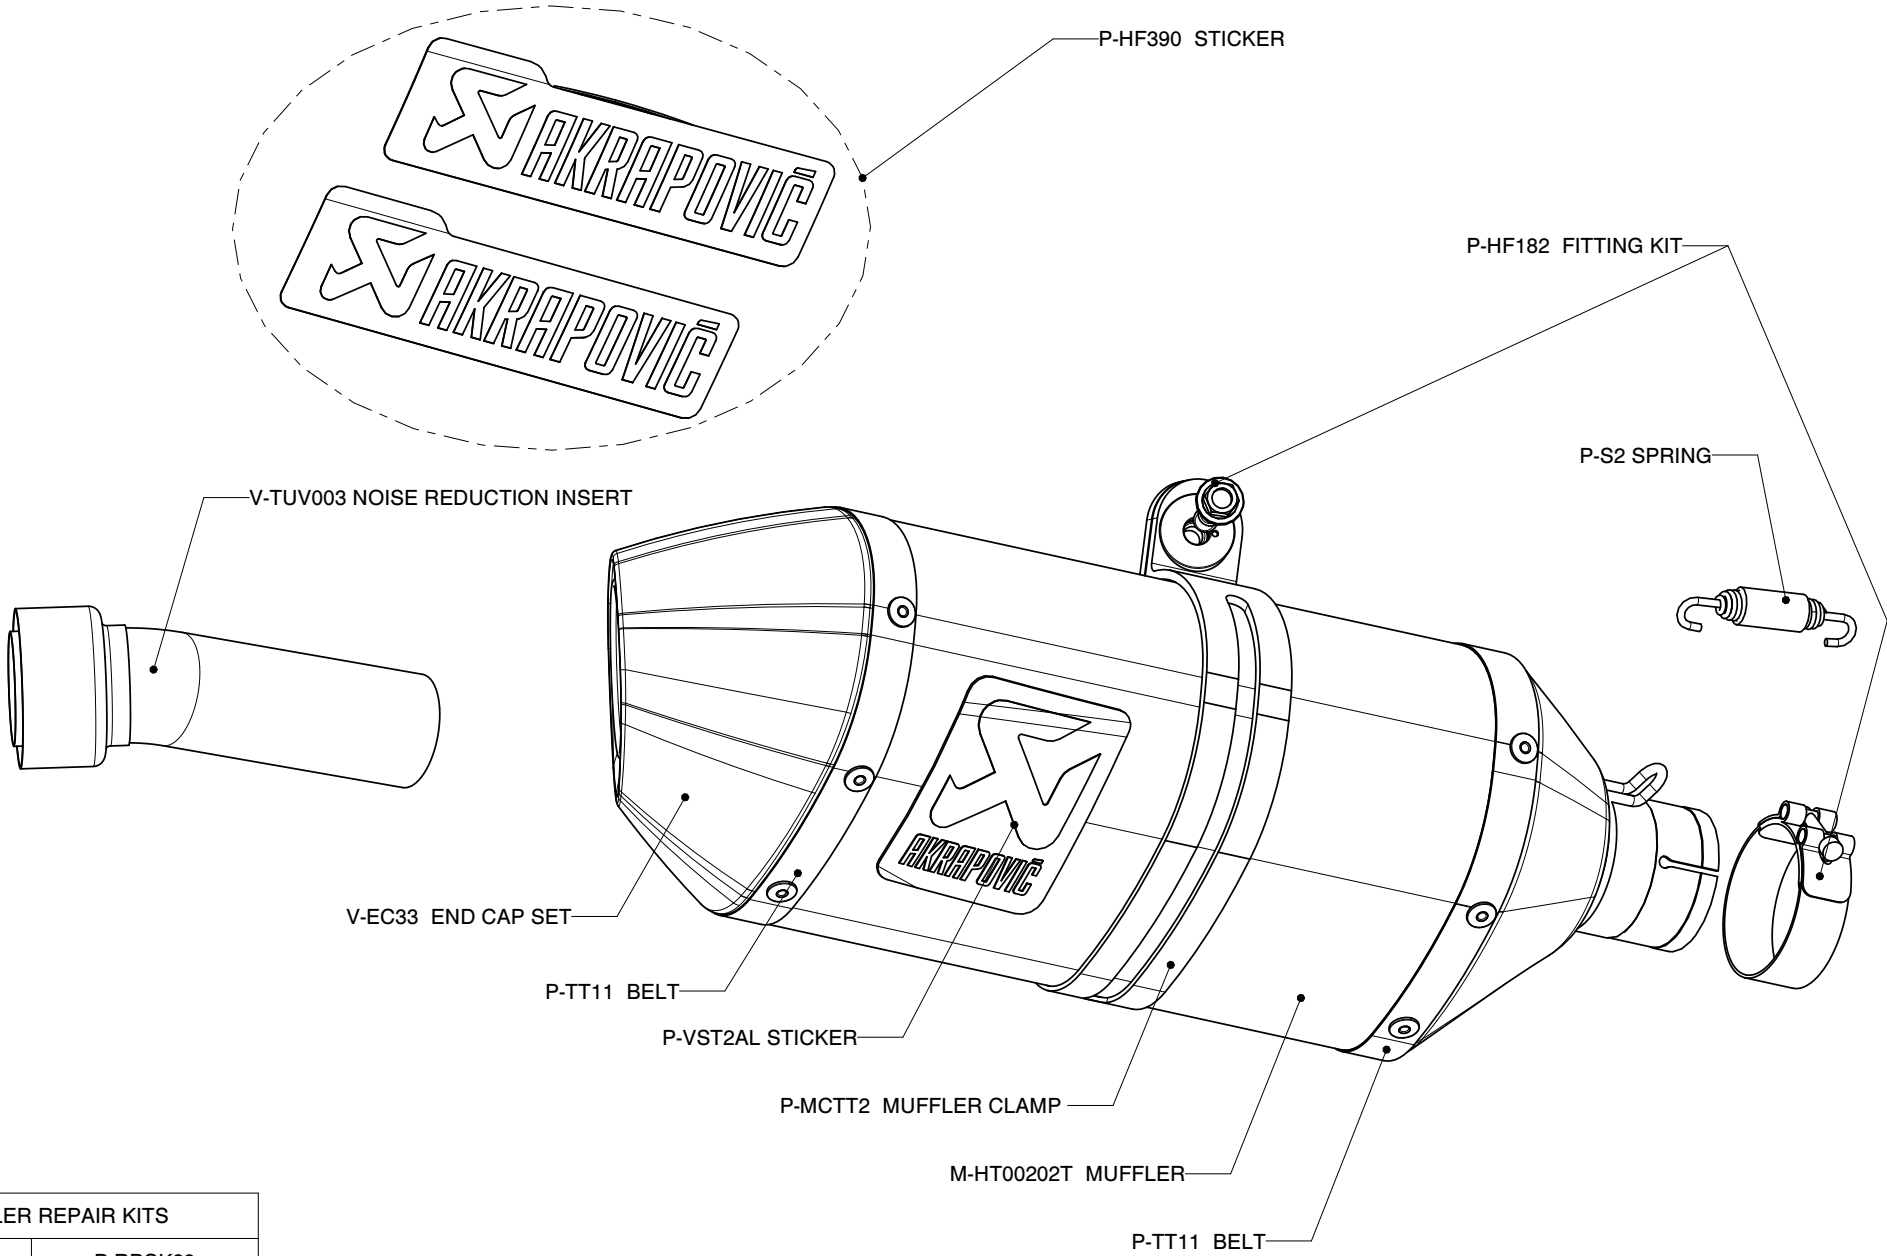

YAMAHA YZF R6, SLIP-ON exhaust system / Street legal
Product code: S-Y6SO6-HTT

MUFFLER REPAIR KITS	
REPACK	P-RPCK39
SLEEVE	P-RKS106HTT25