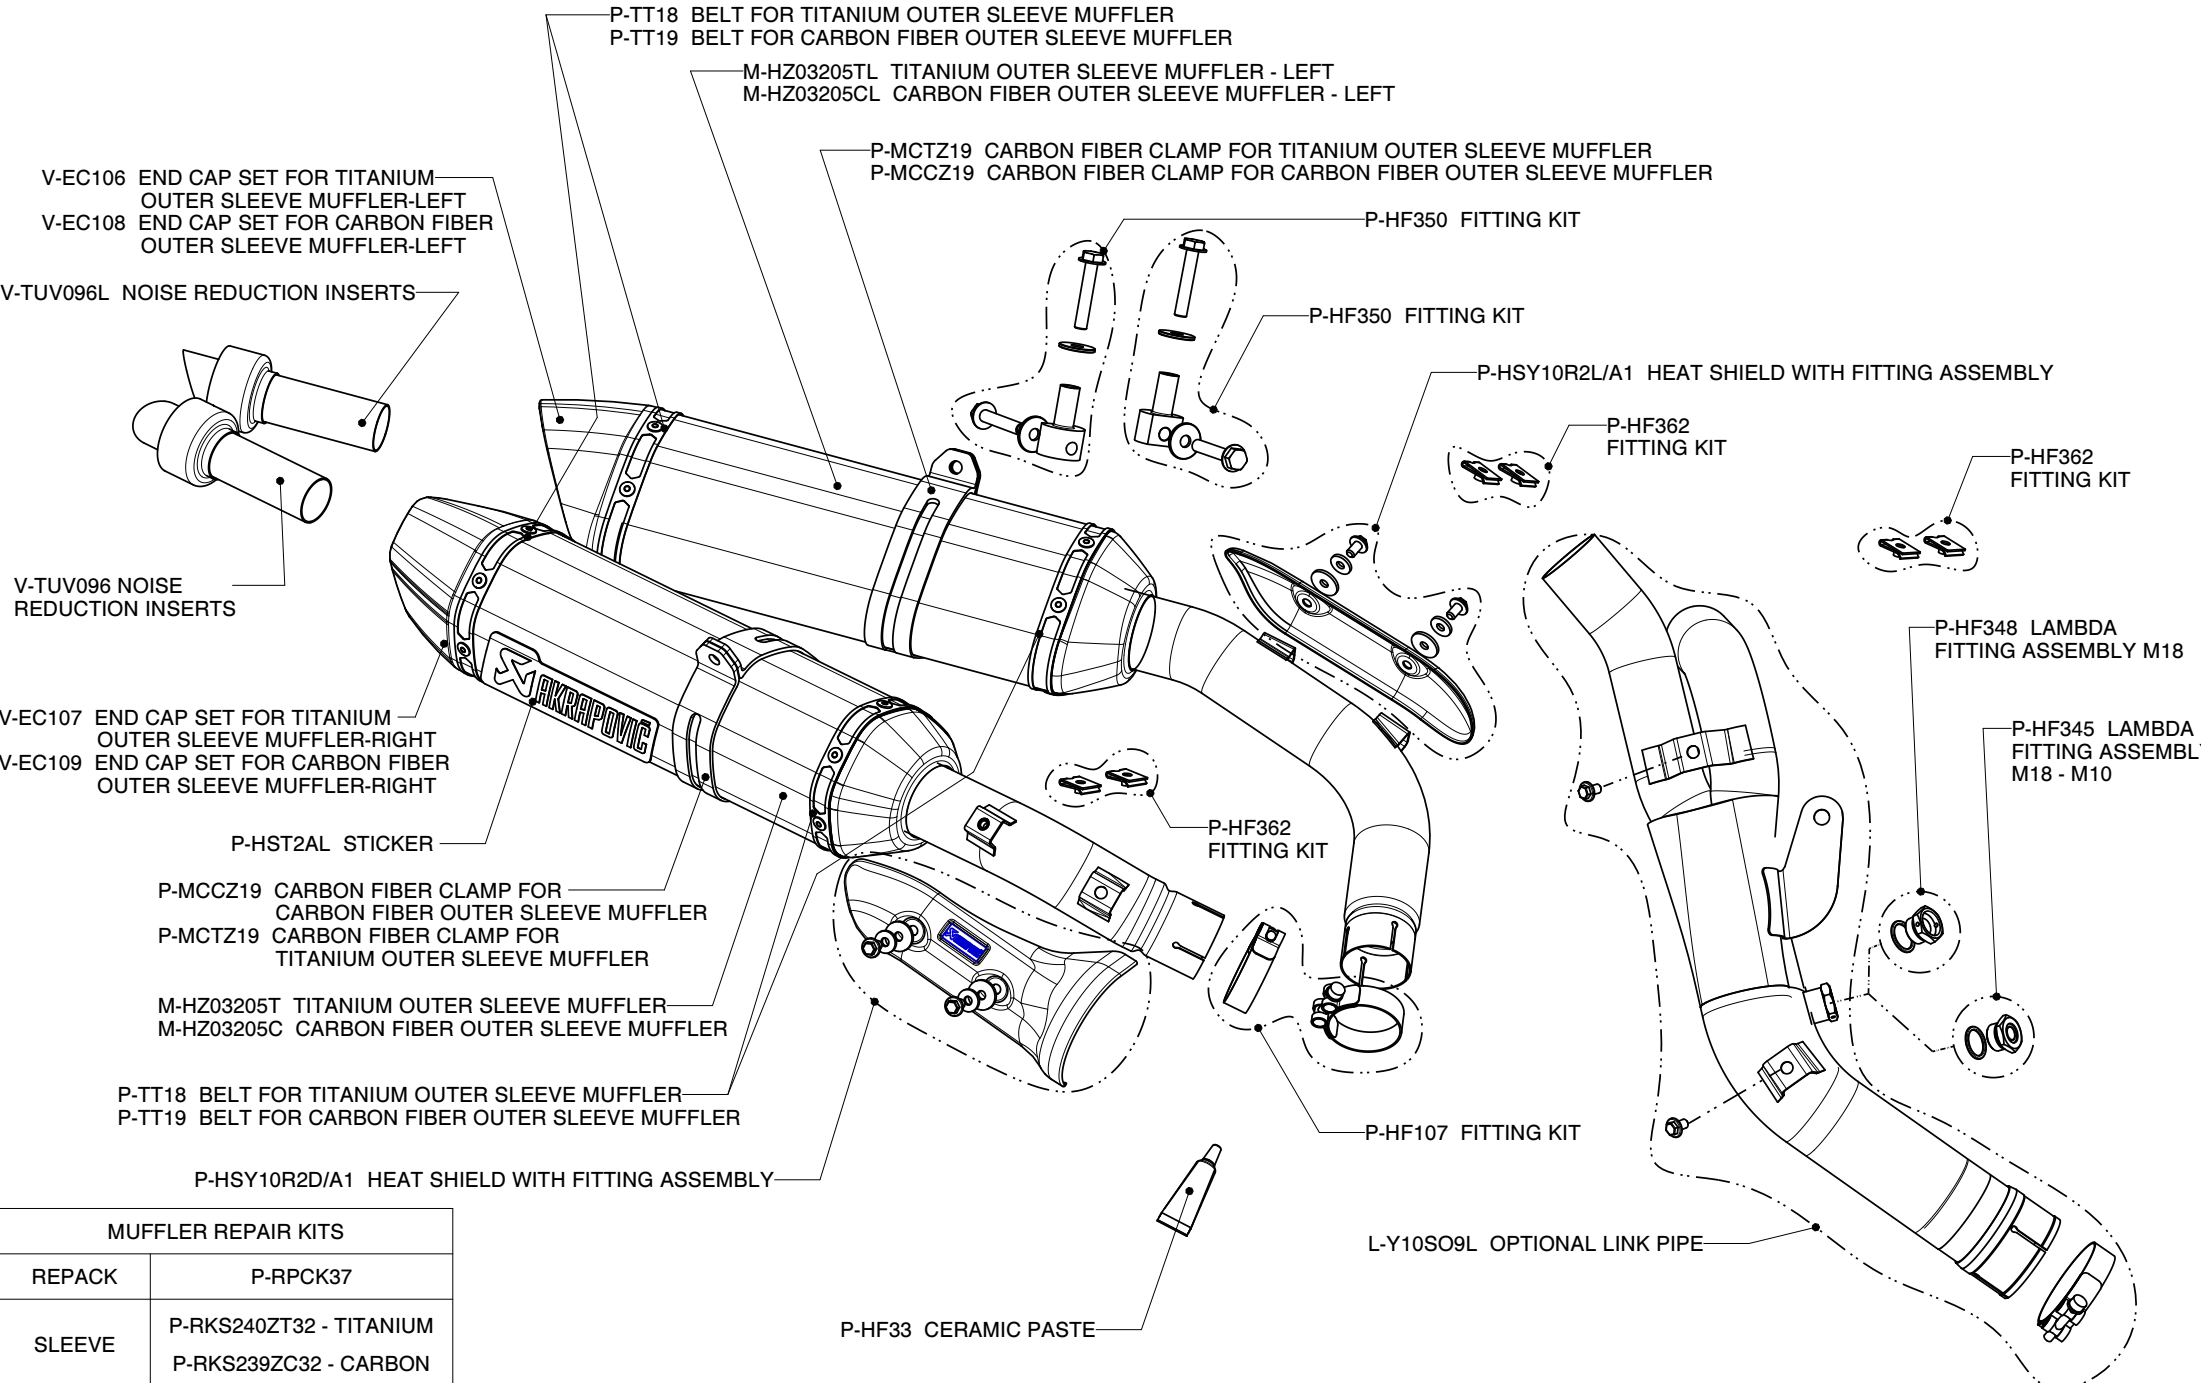

YAMAHA YZF R1, SLIP-ON exhaust system / Street legal

Product code: S-Y10SO9-HZC

S-Y10SO9-HZT

MUFFLER REPAIR KITS	
REPACK	P-RPCK37
SLEEVE	P-RKS240ZT32 - TITANIUM
	P-RKS239ZC32 - CARBON