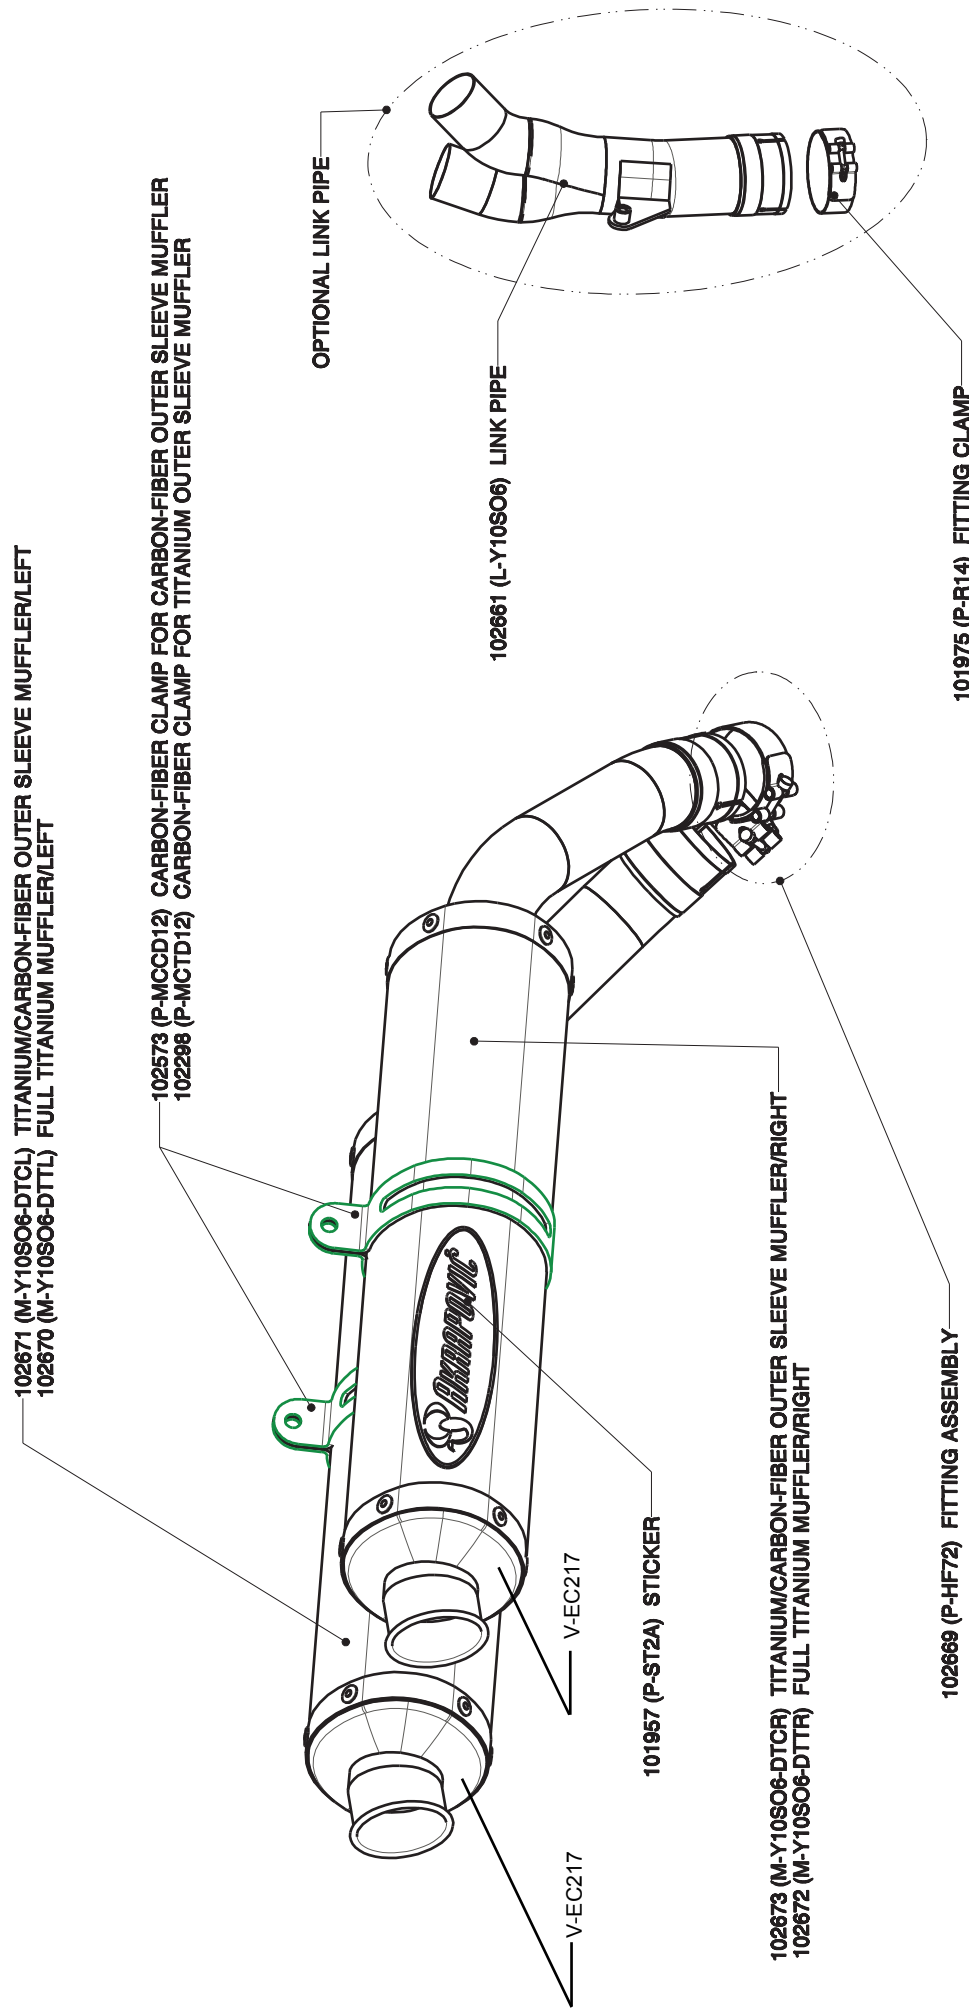

YAMAHA YZF R1 Slip-on exhaust system, model year: 2004-2006

Product code: 102674 (S-Y10SO6-DTC)
102675 (S-Y10SO6-DTT)

MUFFLER REPAIR KITS:
REPACK KIT: P-RPCK15
SLEEVE KIT CARBON: P-RKS55CD38
SLEEVE KIT TITANIUM: P-RKS55TD38