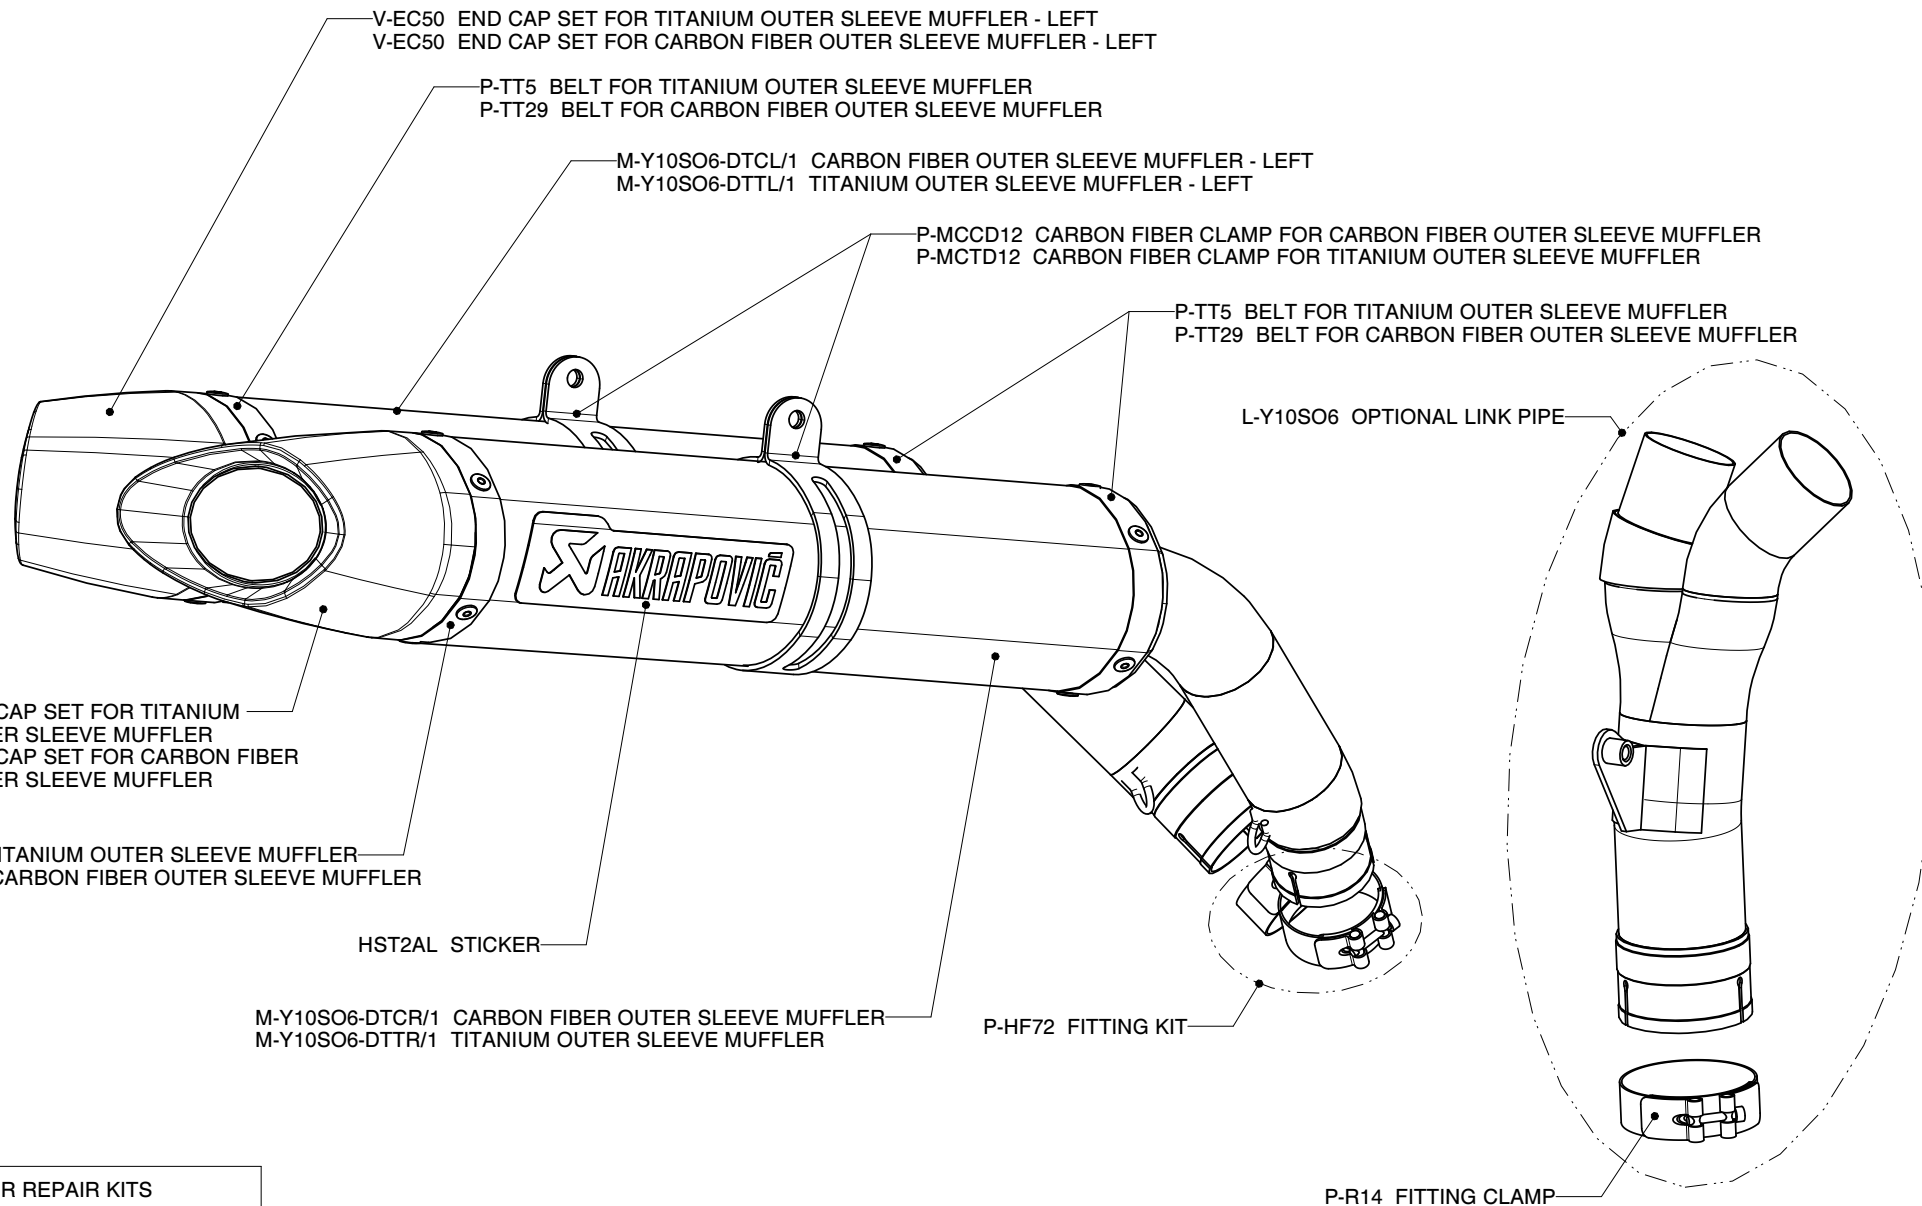

YAMAHA YZF R1, SLIP-ON exhaust system

Product code: S-Y10SO6-DTC/1

S-Y10SO6-DTT/1

MUFFLER REPAIR KITS

REPACK

P-RPCK14

SLEEVE

P-RKS119DT38 - TITANIUM

P-RKS119DC38 - CARBON