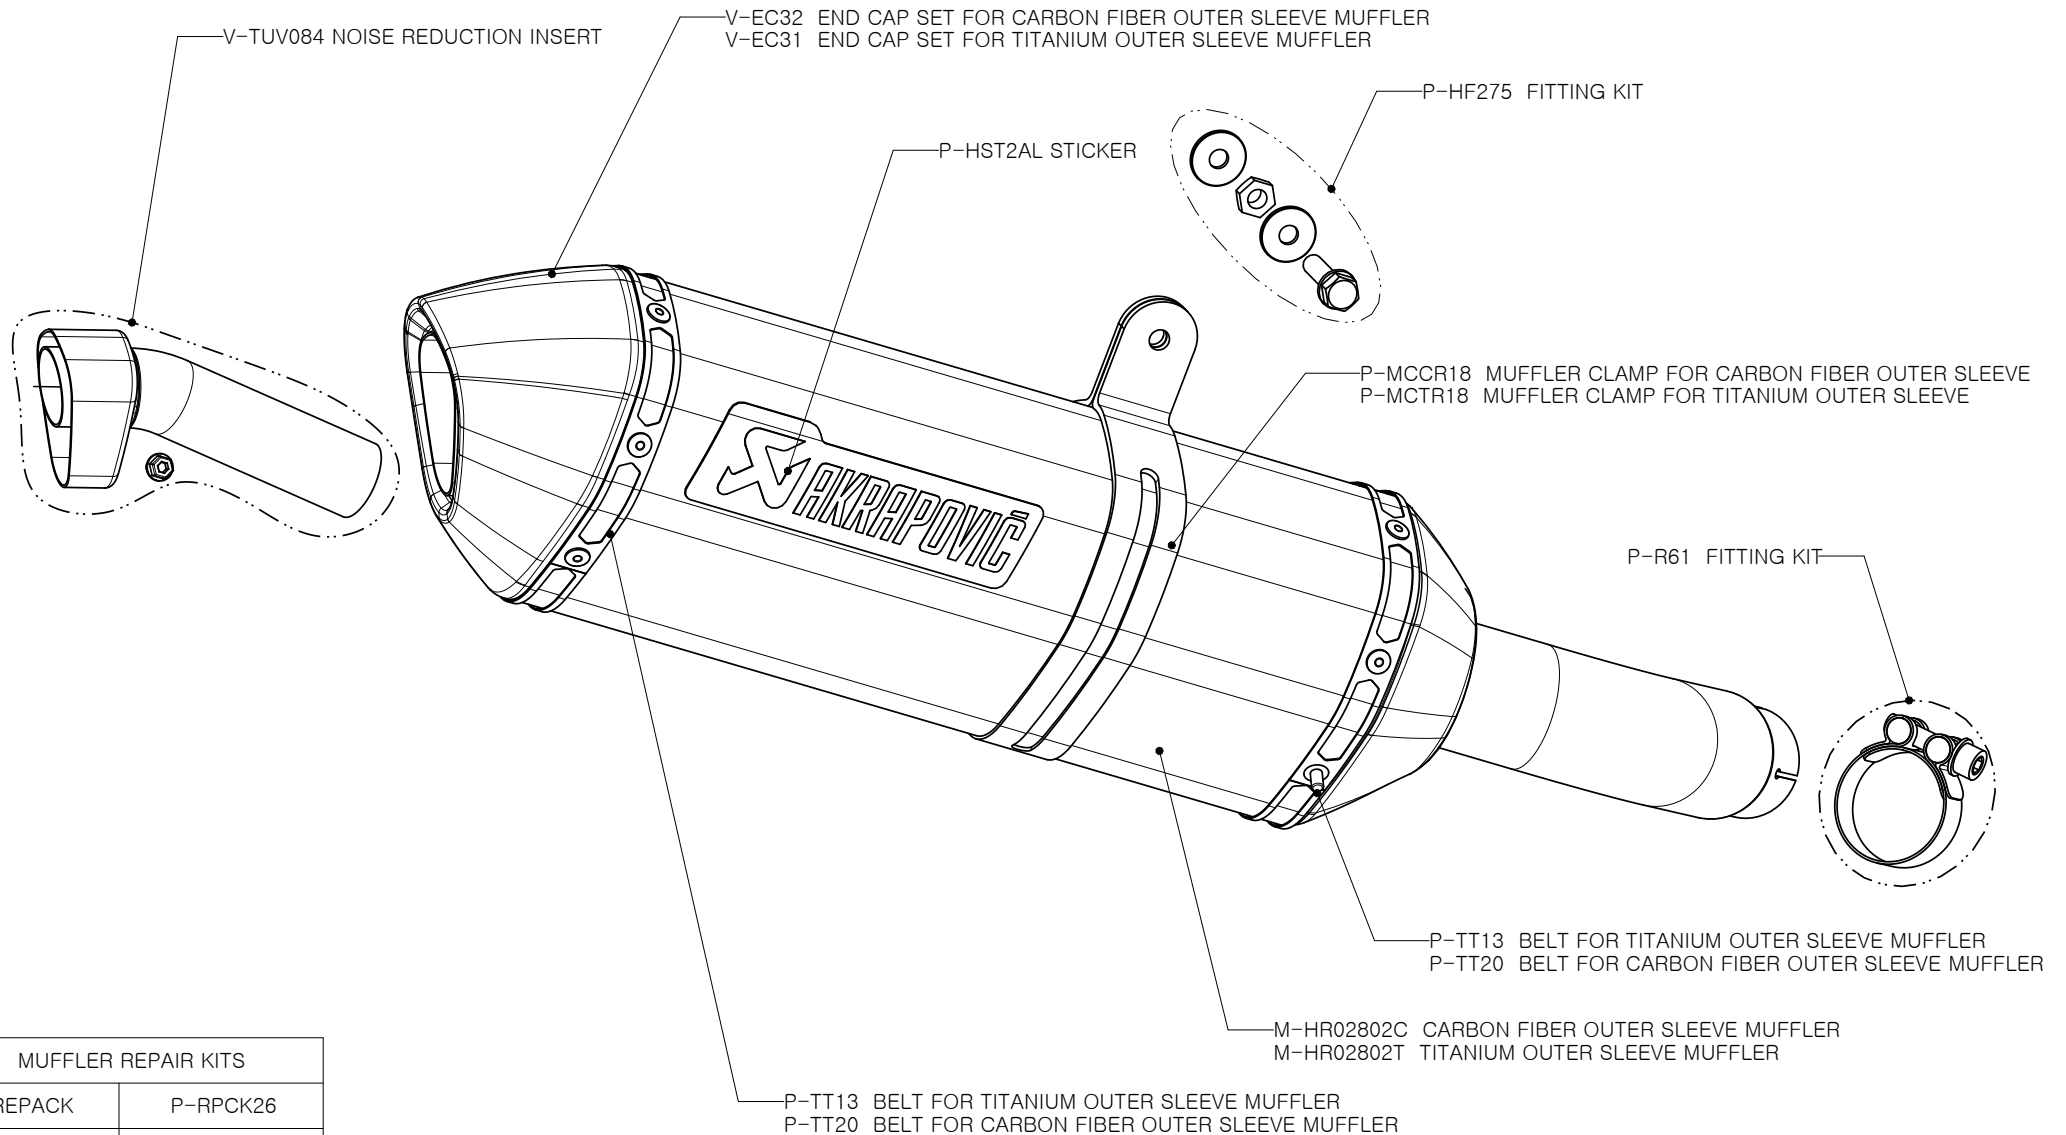

SUZUKI GSR 750, /Partial exhaust system / Slip-ON line / EC Type approval

Product code: S-S7SO1-HRT

S-S7SO1-HRC

MUFFLER REPAIR KITS	
REPACK	P-RPCK26
Ti SLEEVE	P-RKS125RT35
Ca SLEEVE	P-RKS124RC35