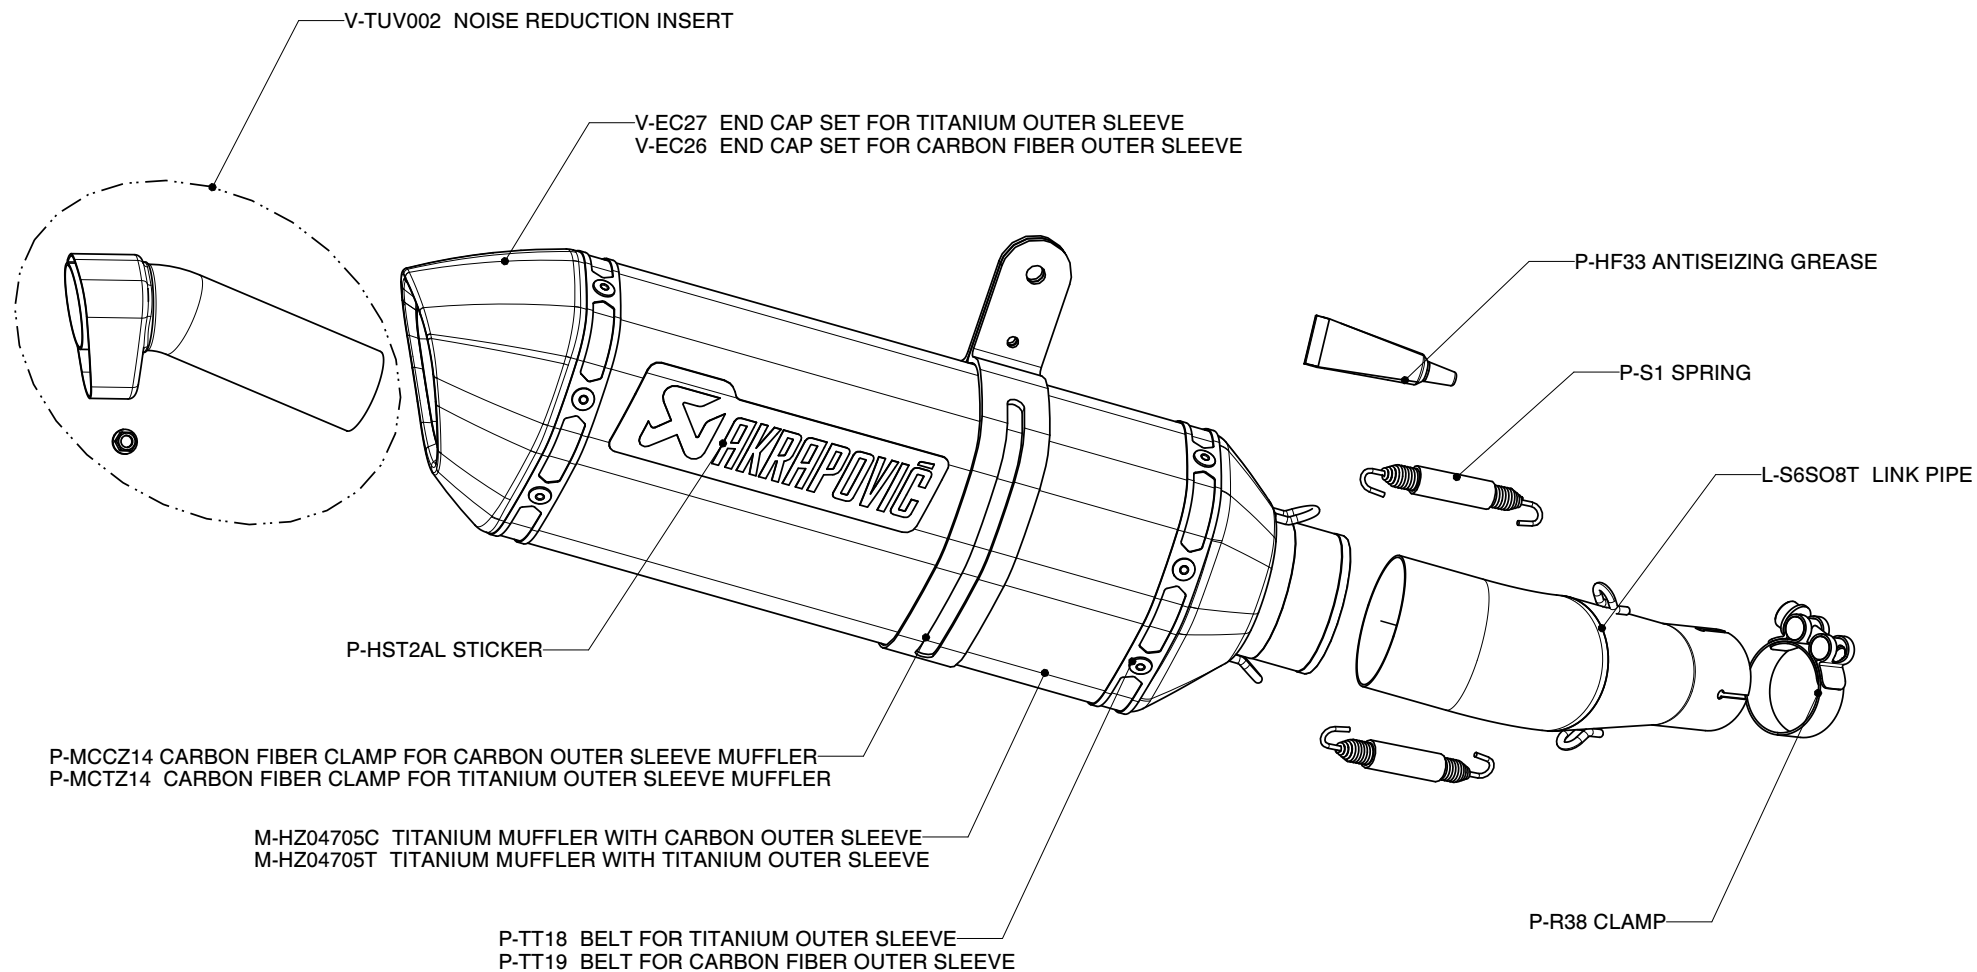

Suzuki GSX-R600, Partial exhaust system / Slip-ON line / Street legal
Suzuki GSX-R750, Partial exhaust system / Slip-ON line / Street legal
Product code: S-S6SO8-HZC
S-S6SO8-HZT

MUFFLER REPAIR KITS	
REPACK	P-RPCK39
Ca SLEEVE	P-RKS115ZC30
Ti SLEEVE	P-RKS116ZT30