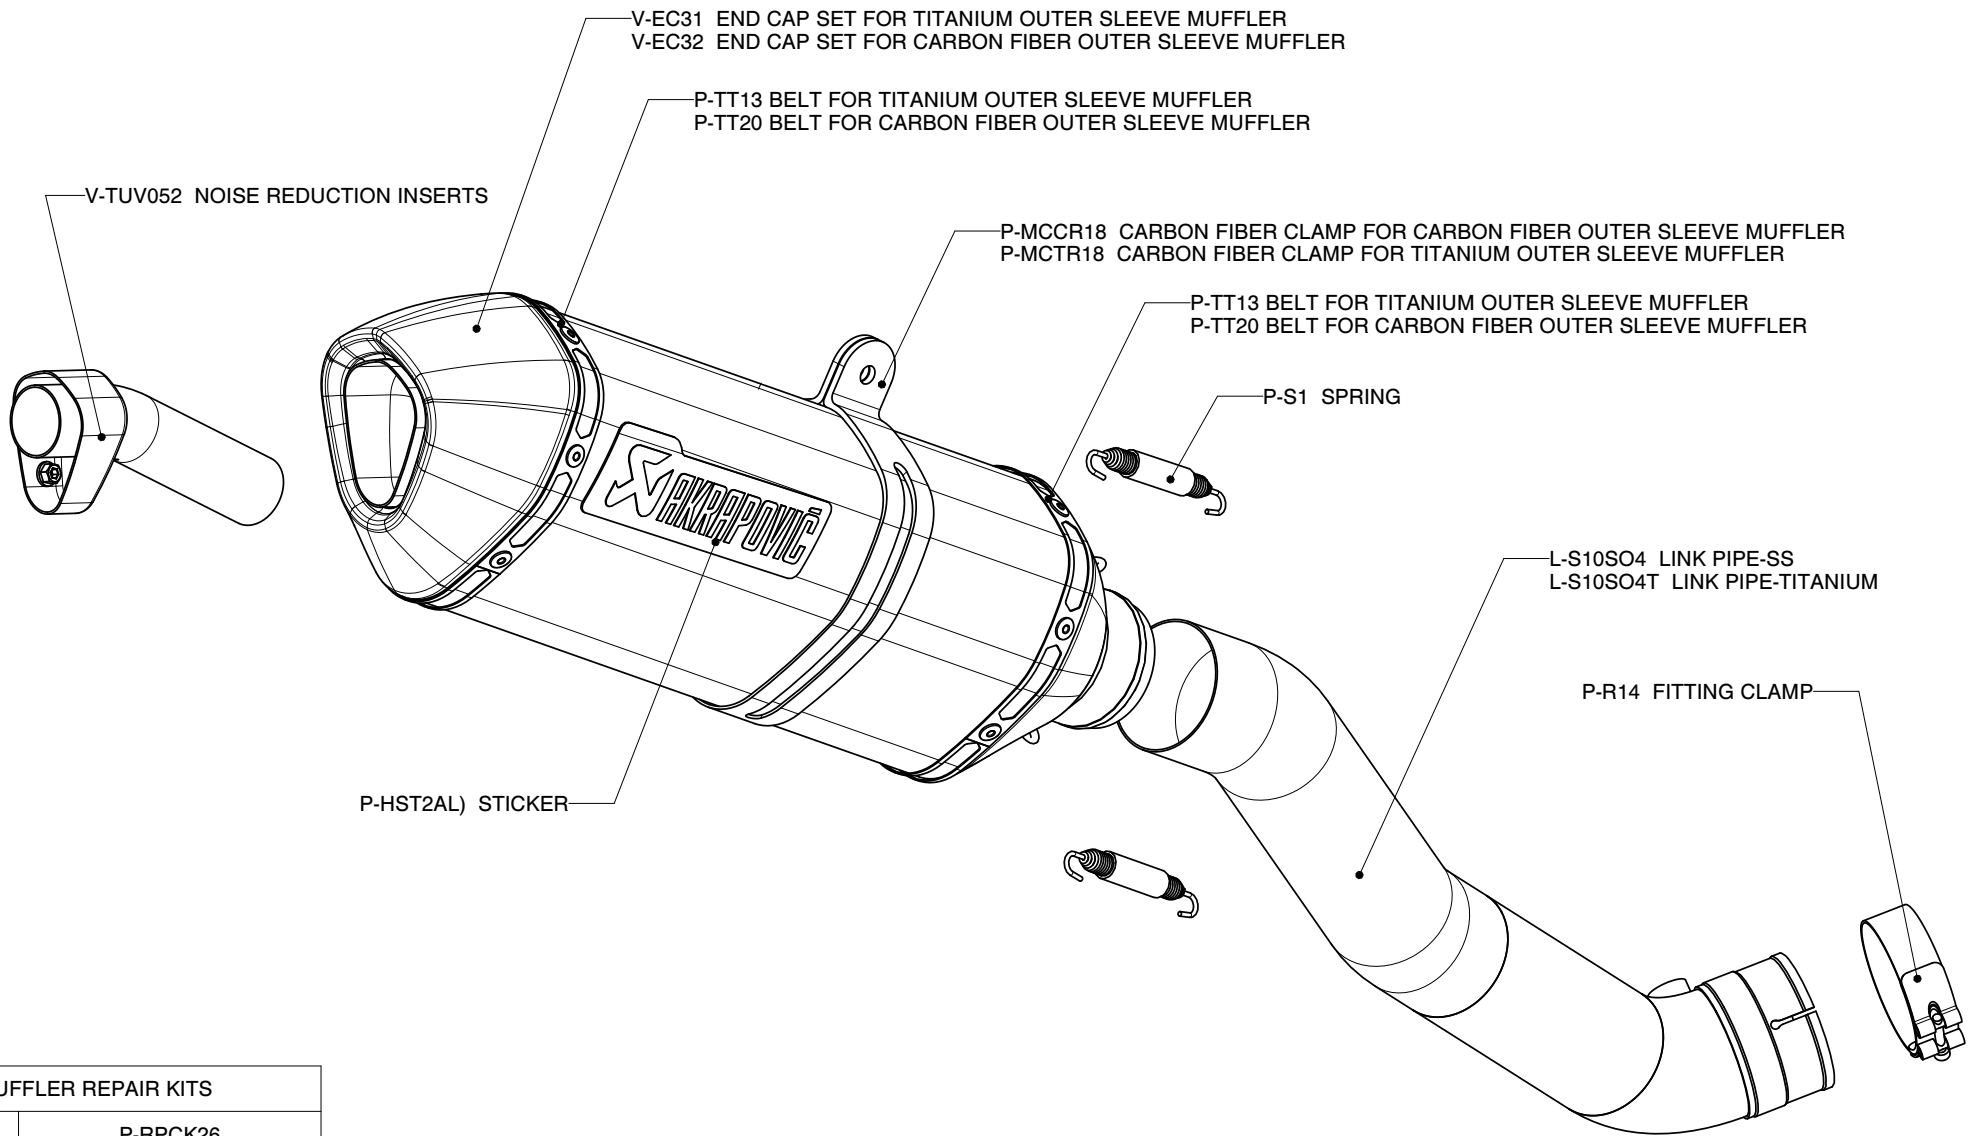

SUZUKI GSX-R 1000/ SLIP ON SINGLE tube with street legal muffler

Product code: S-S10SO4-RC/1

S-S10SO4-RT/1

S-S10SO4T-RC/1

S-S10SO4T-RT/1

MUFFLER REPAIR KITS

REPACK	P-RPCK26
SLEEVE	P-RKS125RT35 - TITANIUM P-RKS124RC35 - CARBON