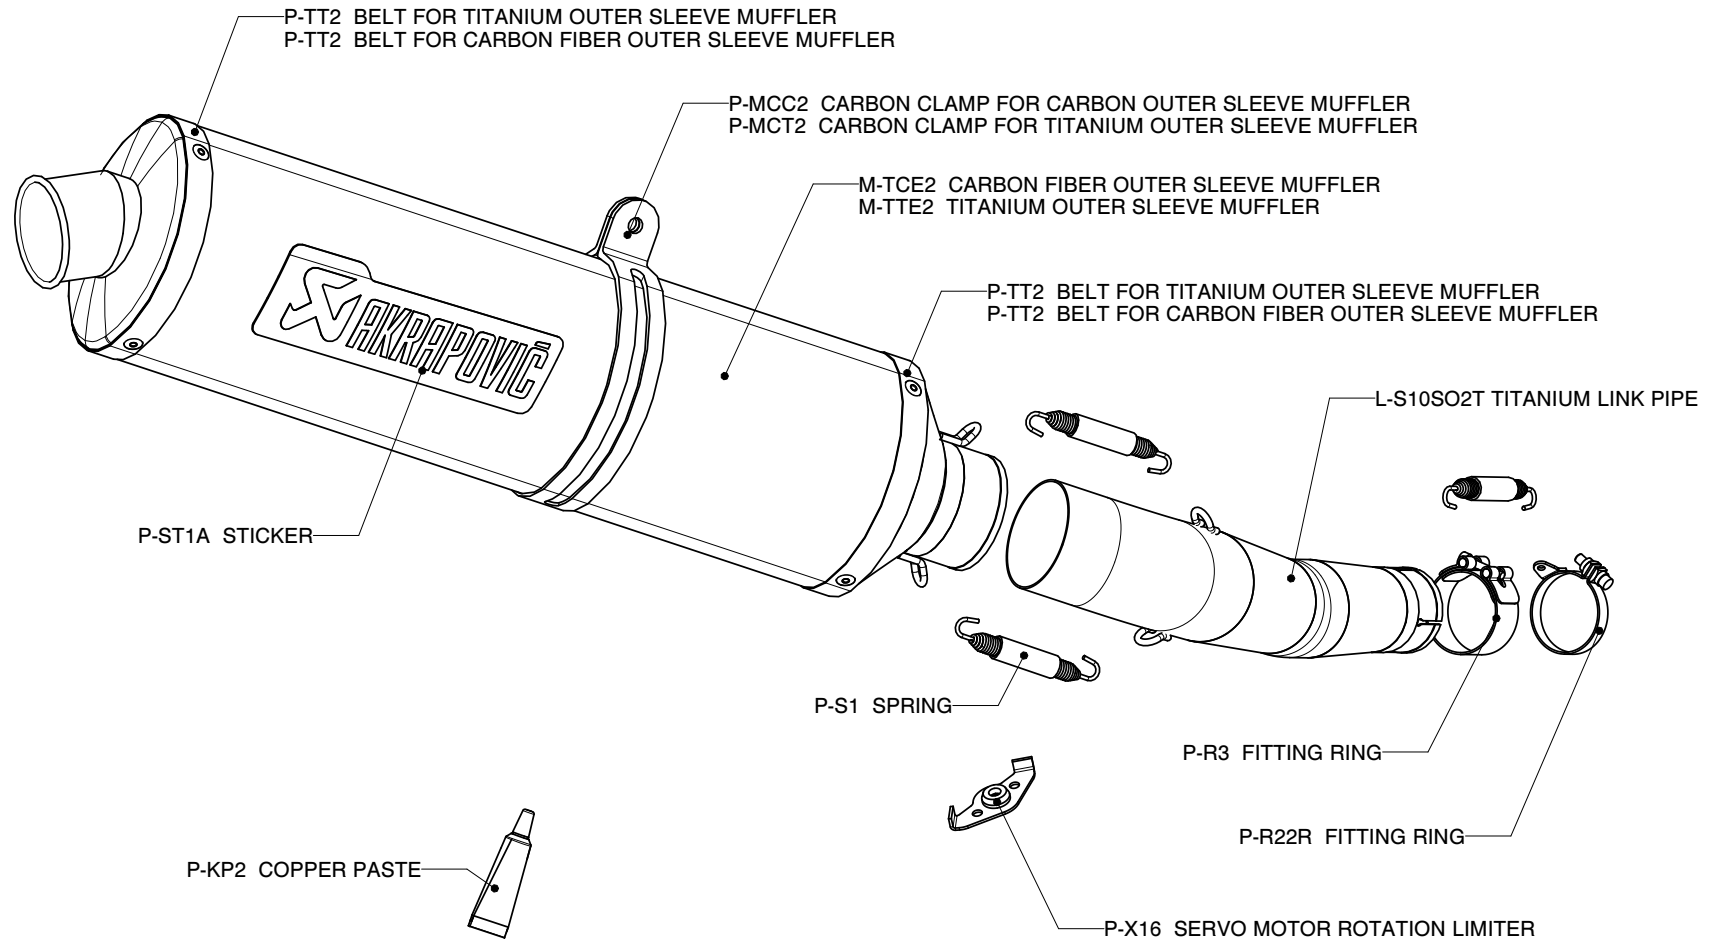

SUZUKI GSX-R 1000; SLIP-ON exhaust system

Product code: S-S10SO2T-C

S-S10SO2T-T

MUFFLER REPAIR KITS

REPACK

P-RPCK12

SLEEVE

P-RKS45C47 - TITANIUM

P-RKS45T47 - CARBON