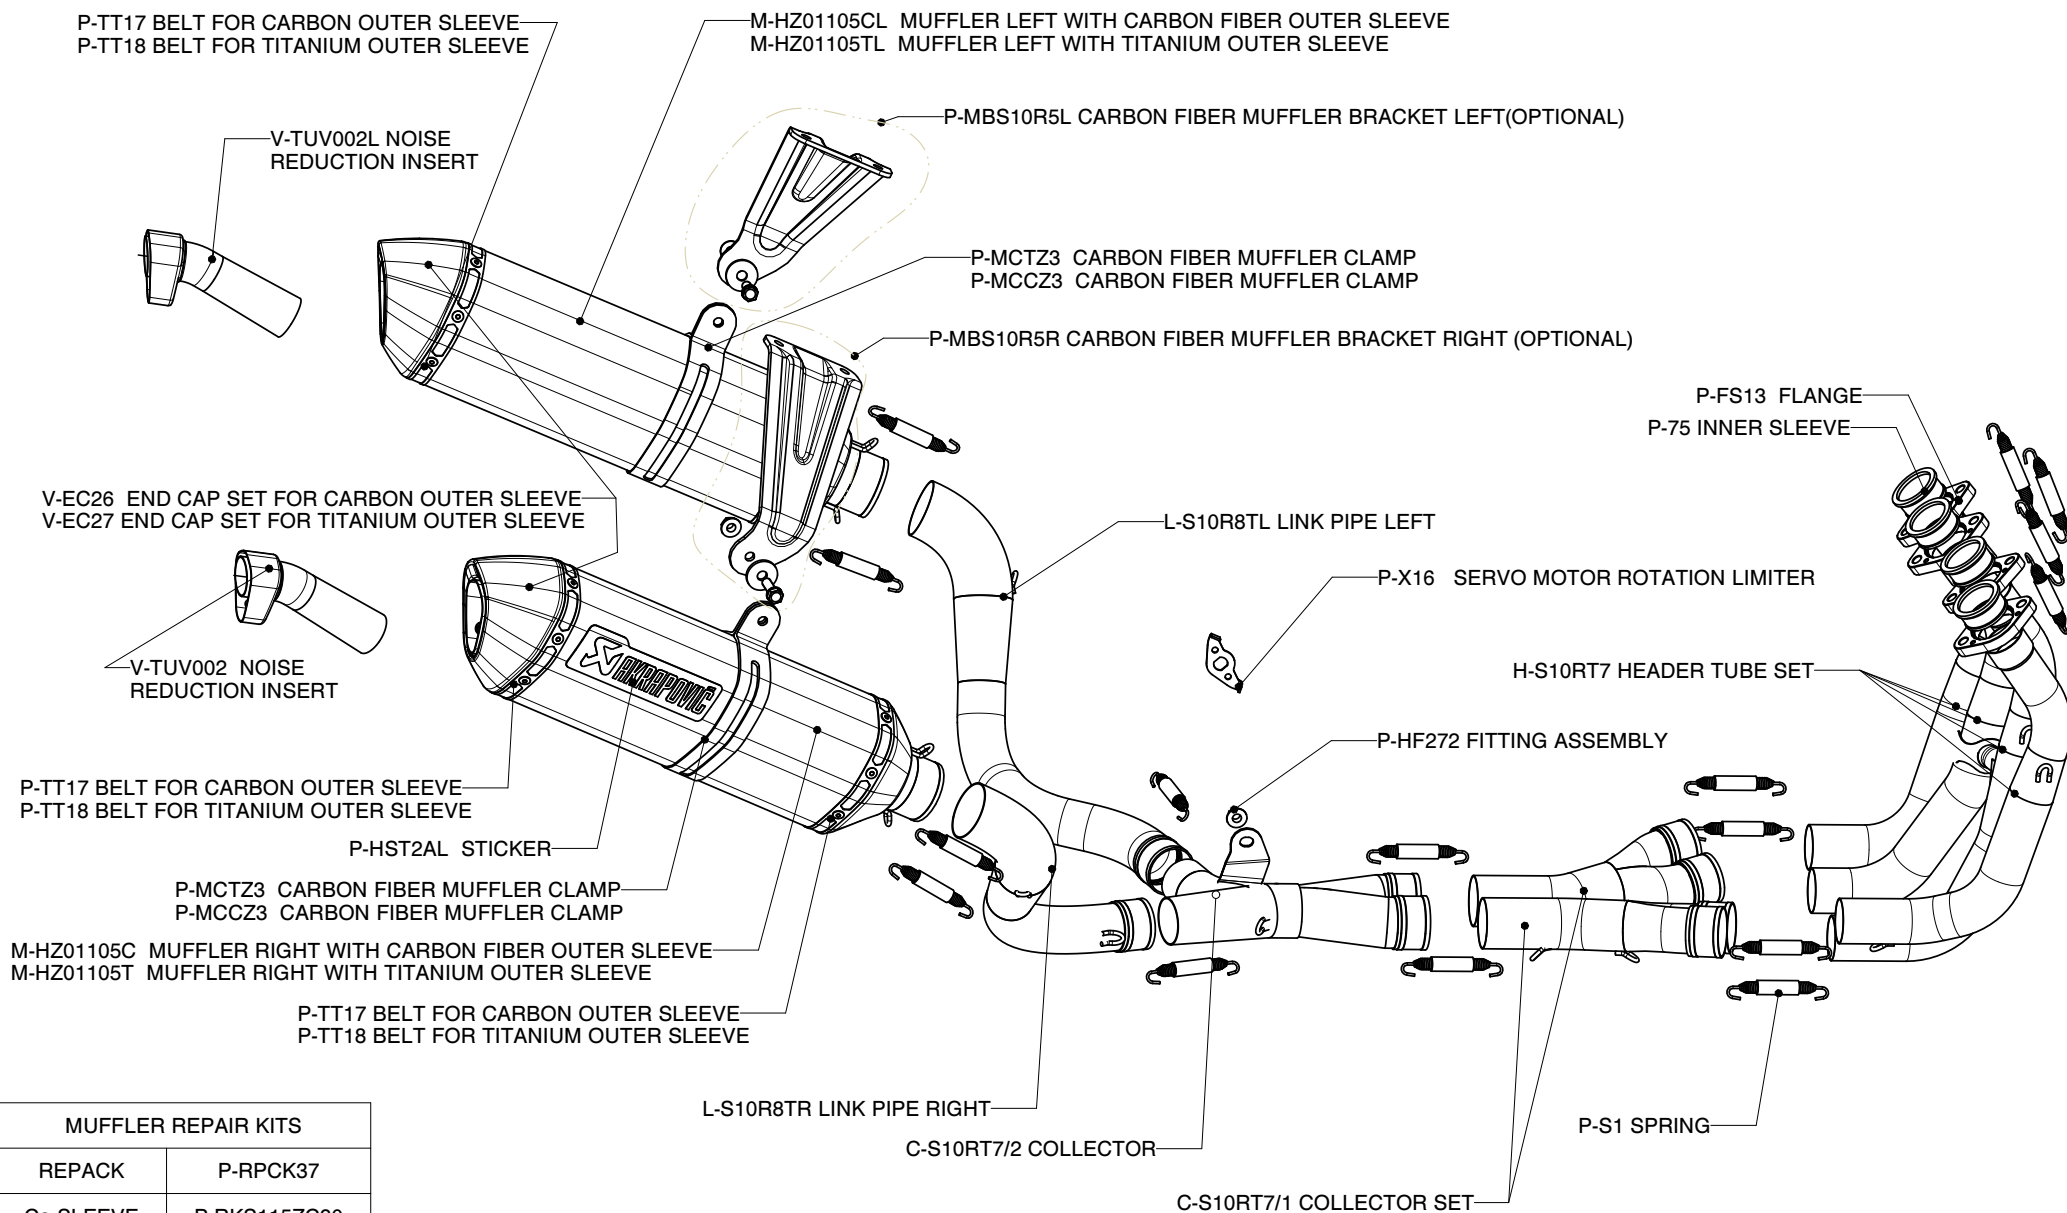

# SUZUKI GSX-R 1000, Complete exhaust system / Evolution line twin with EC Type approved mufflers

Product code: S-S10RFT9T-ZC/1

S-S10RFT9T-ZT/1

**WARNING! IN CASE OF COMBINATION WITH EVOLUTION LINE TUBE SET, MUFFLER EC TYPE APPROVAL IS NOT VALID!**