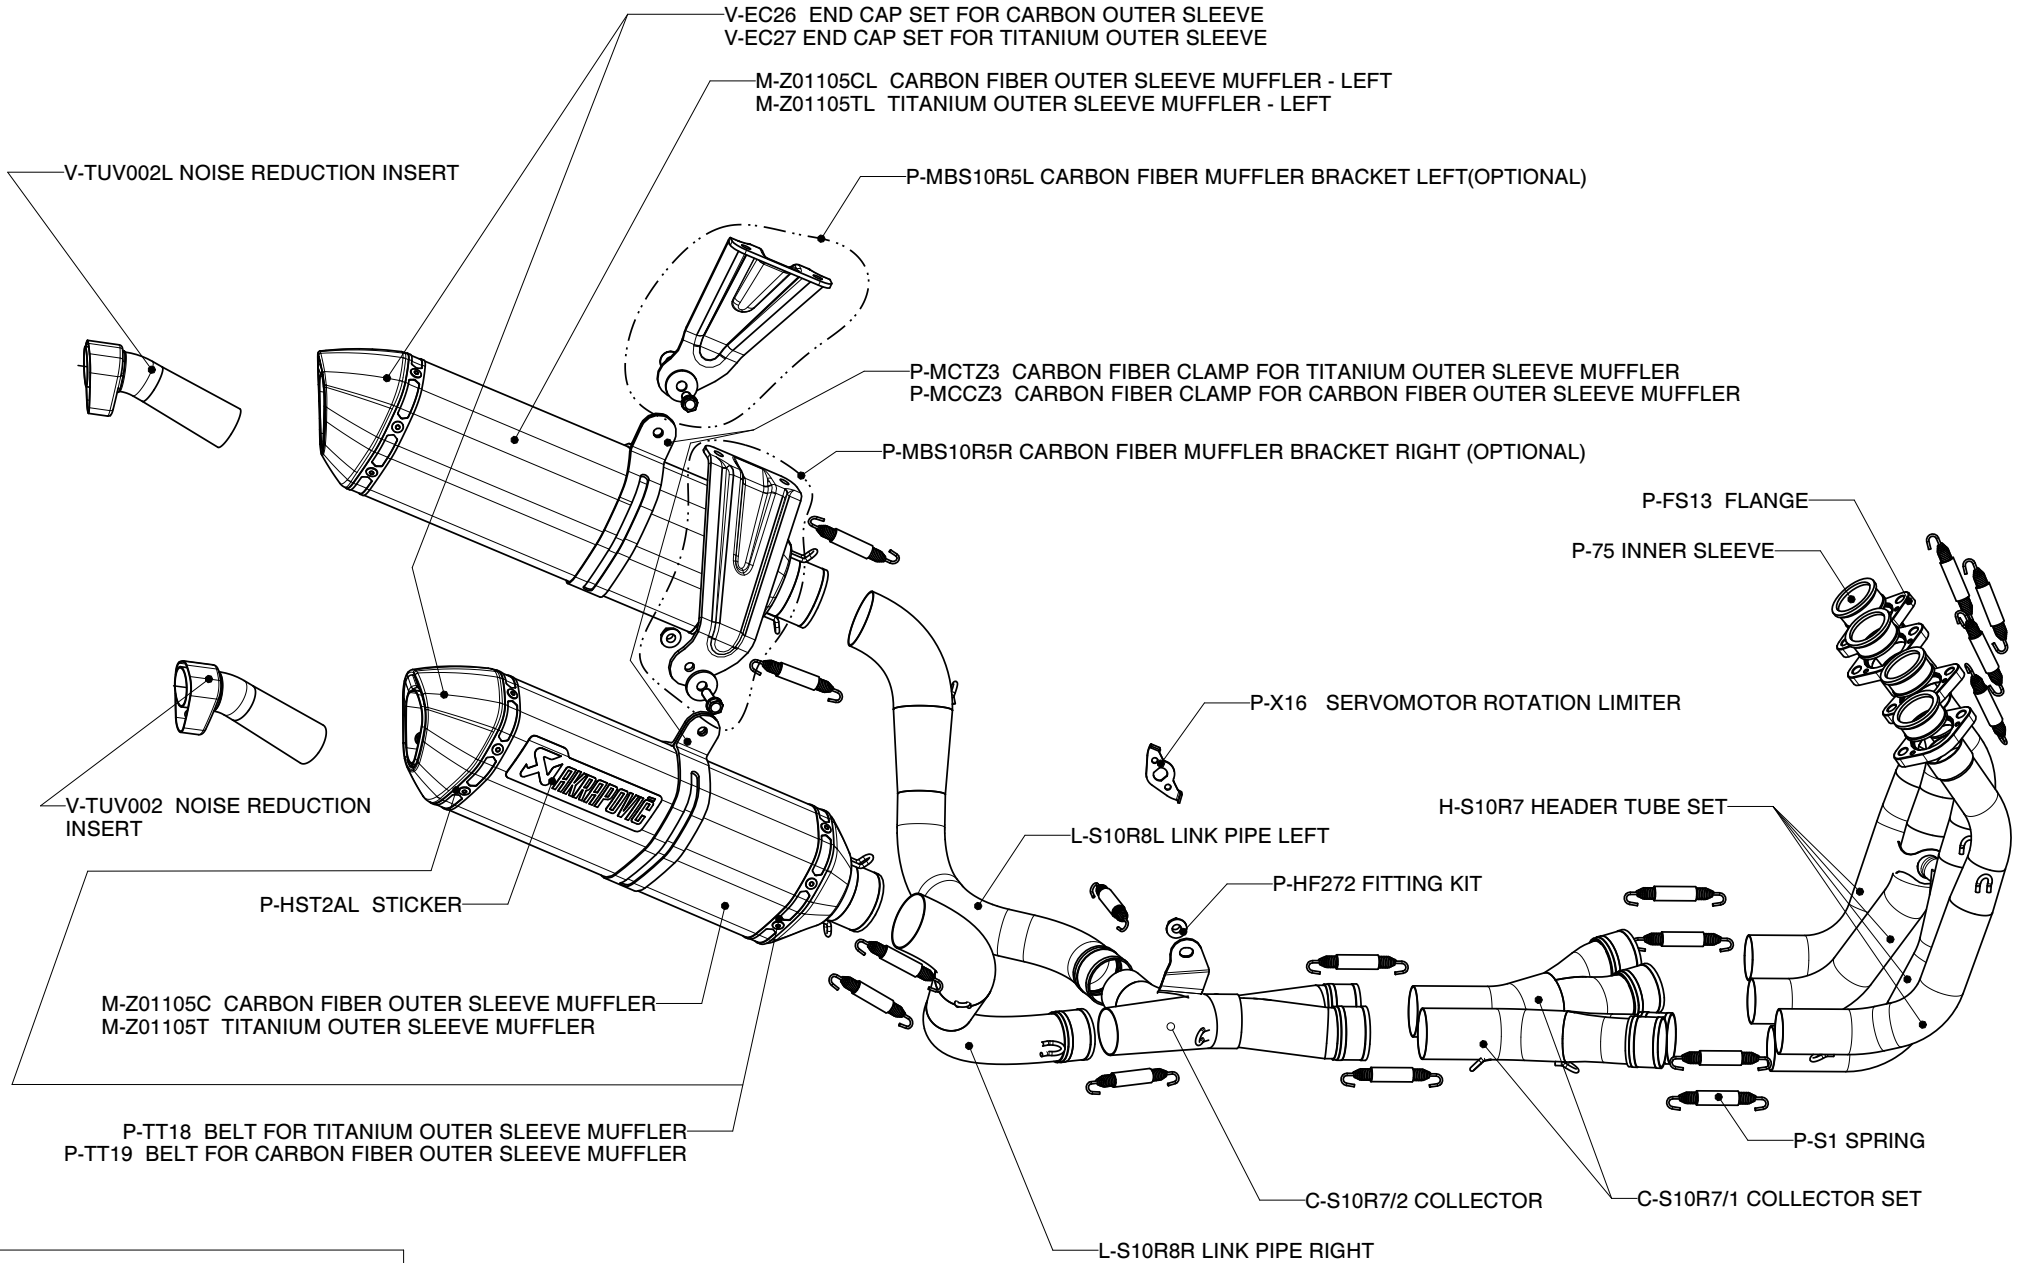

SUZUKI GSX-R 1000, Complete exhaust system / RACING LINE - TWIN

Product code: S-S10R8-ZC

S-S10R8-ZT

MUFFLER REPAIR KITS	
REPACK	P-RPCK37
SLEEVE	P-RKS116ZT30 - TITANIUM
	P-RKS115ZC30 - CARBON