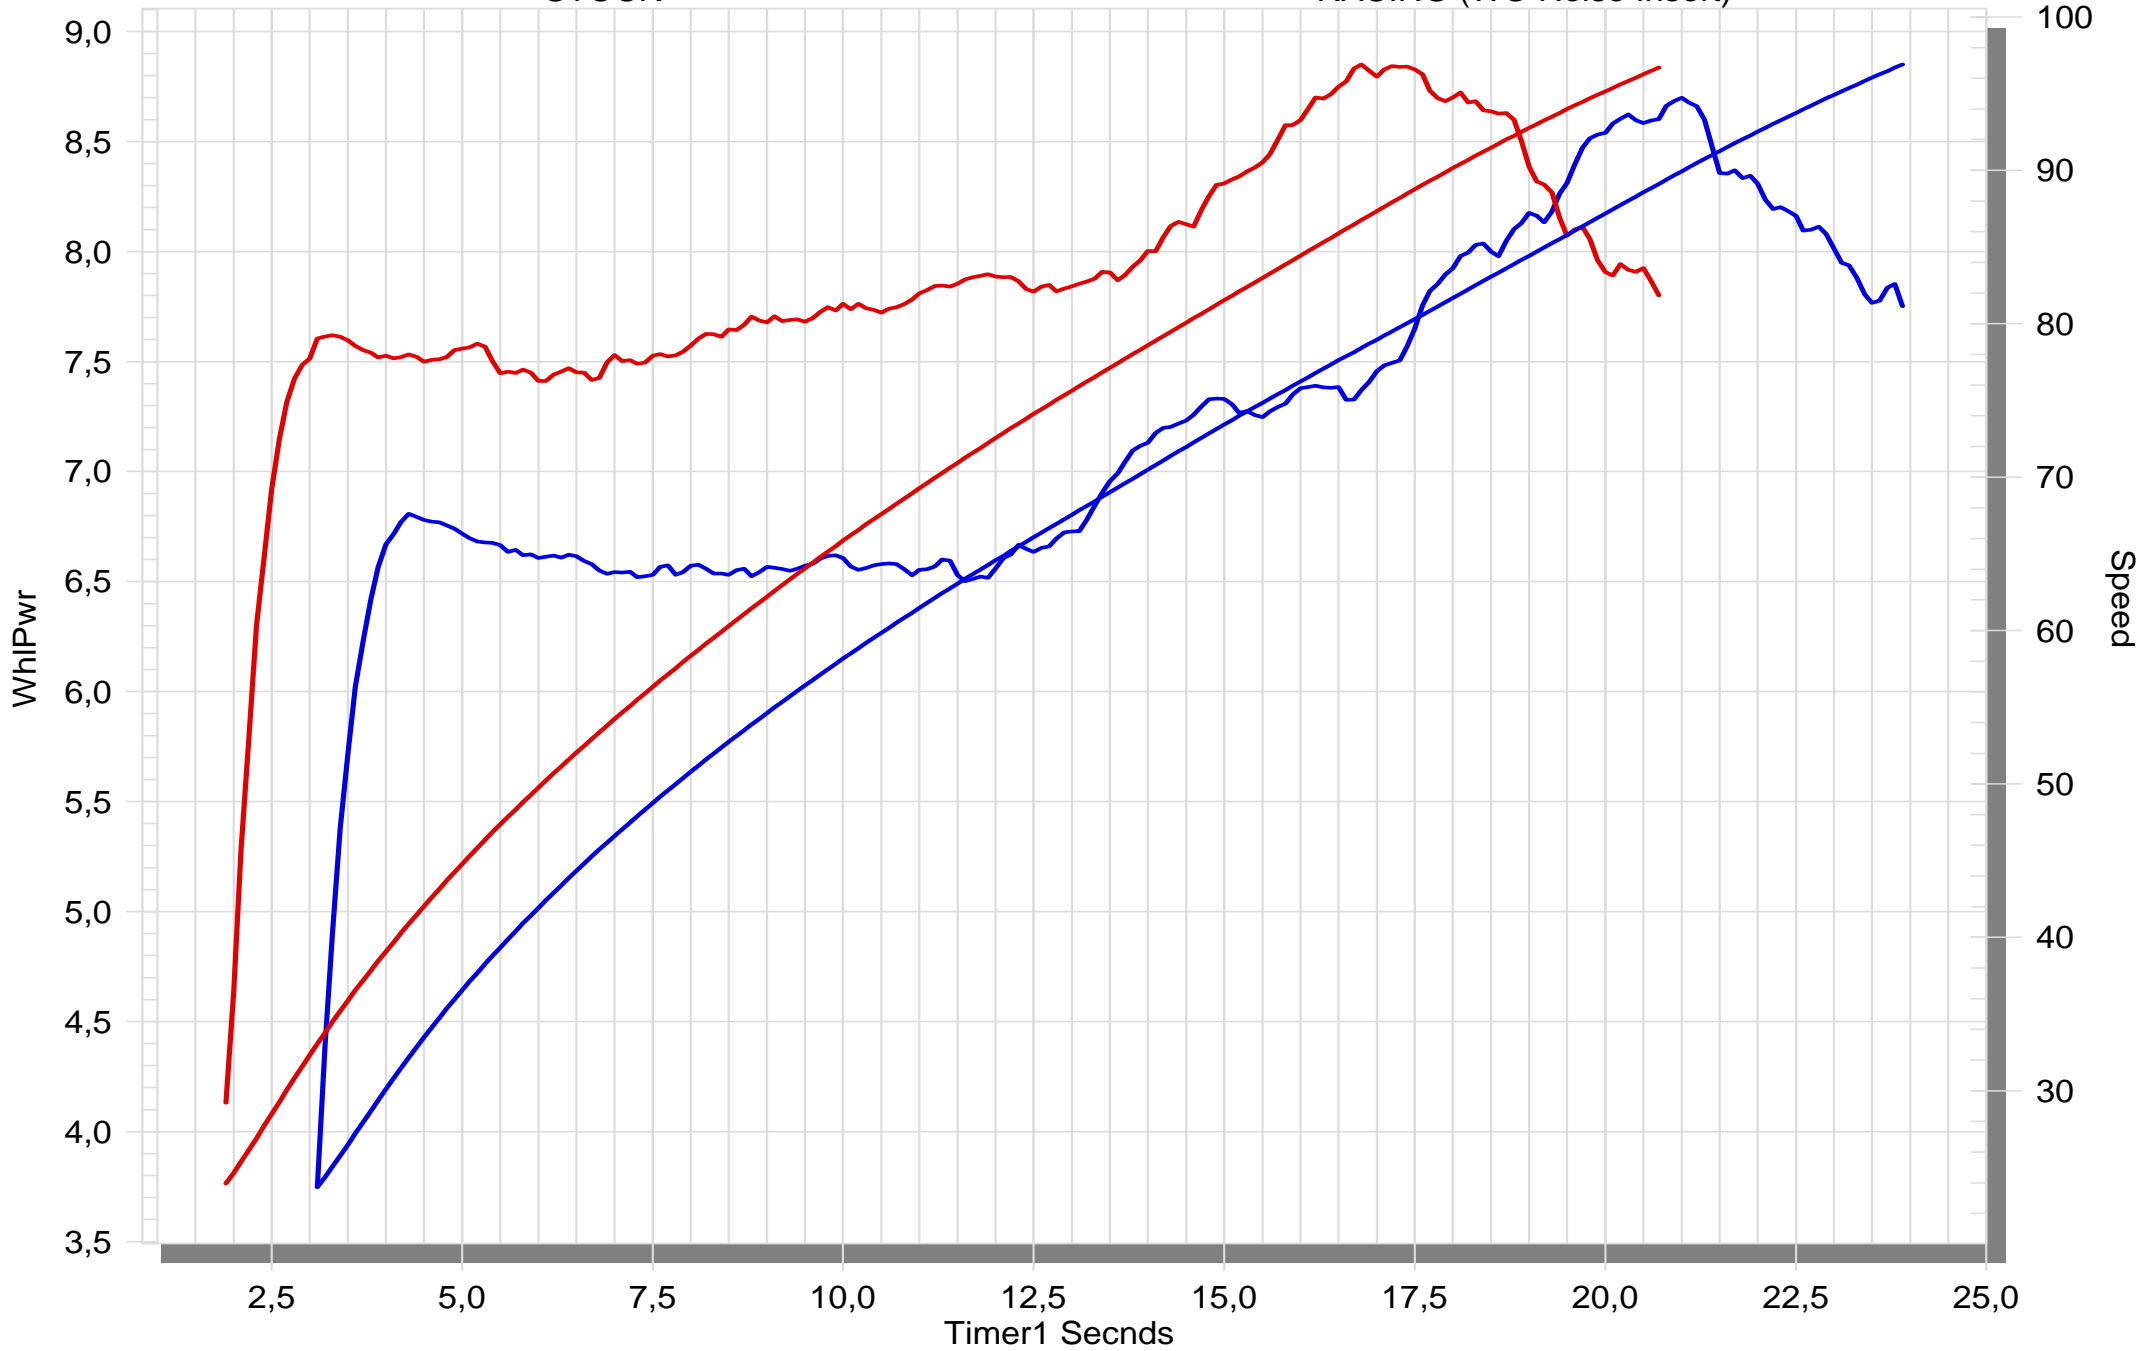

# Vespa Primavera 3V 125

STOCK

RACING (WO Noise Insert)

# Vespa Primavera 3V 125

STOCK

RACING (W Noise Insert)