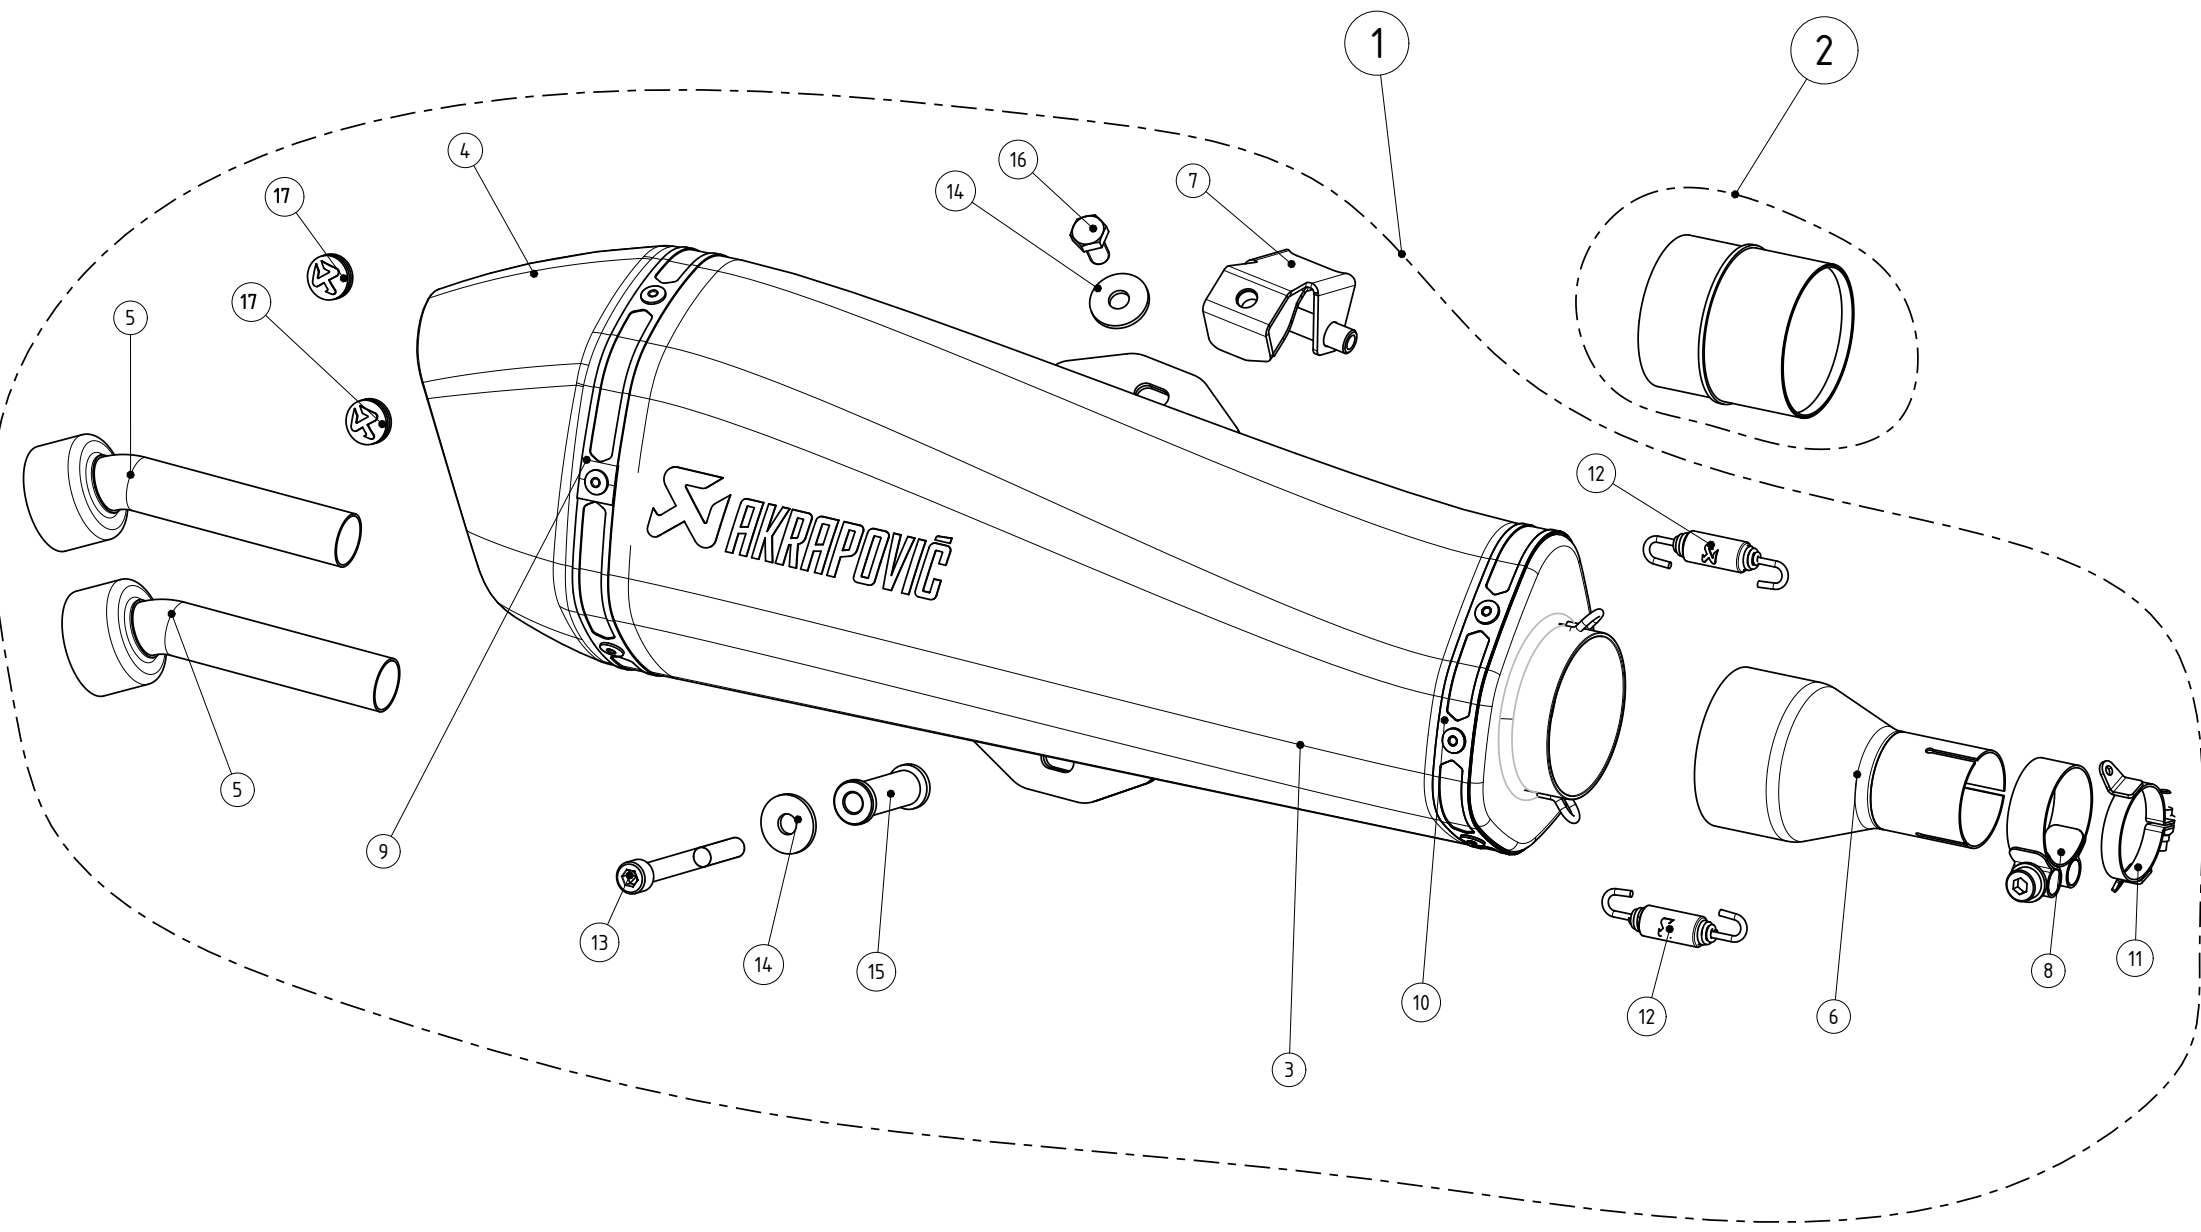

**WARNING! EC TYPE APPROVAL IS VALID ONLY WHEN CATALYTIC CONVERTER IS INSTALLED!**

MUFFLER REPAIR KITS	
REPACK	18
SLEEVE	19

No.	SalesCode	Description	Qty.
1	S-PI4SO3-HRSSBL	slip on system black	1
2	P-KAT-040	catalytic converter	1
3	M-HZAA00202SS02BL	muffler black	1
4	V-EC304	end cap CA	1
5	V-TUV114	insert SS	2
6	L-PI4SO1SS	link pipe	1
7	P-X116	bracket SS	1
8	P-R53	clamp ss	1
9	P-TT64	belt TI for TI sleeve	1
10	P-TT67	belt TI for CA sleeve	1
11	P-R54R	clamp SS	1
12	P-S2	spring	2
13	P-FB79	bolt	1
14	P-DR4	washer SS	2
15	P-DR70	spacer bushe AL	1
16	P-FB64	screw FE	1
17	P-GUV004	rubber insert	2
18	P-RPCK60	muffler repack kit	1
19	P-RKS359ZAASS40	muffler sleeve kit	1