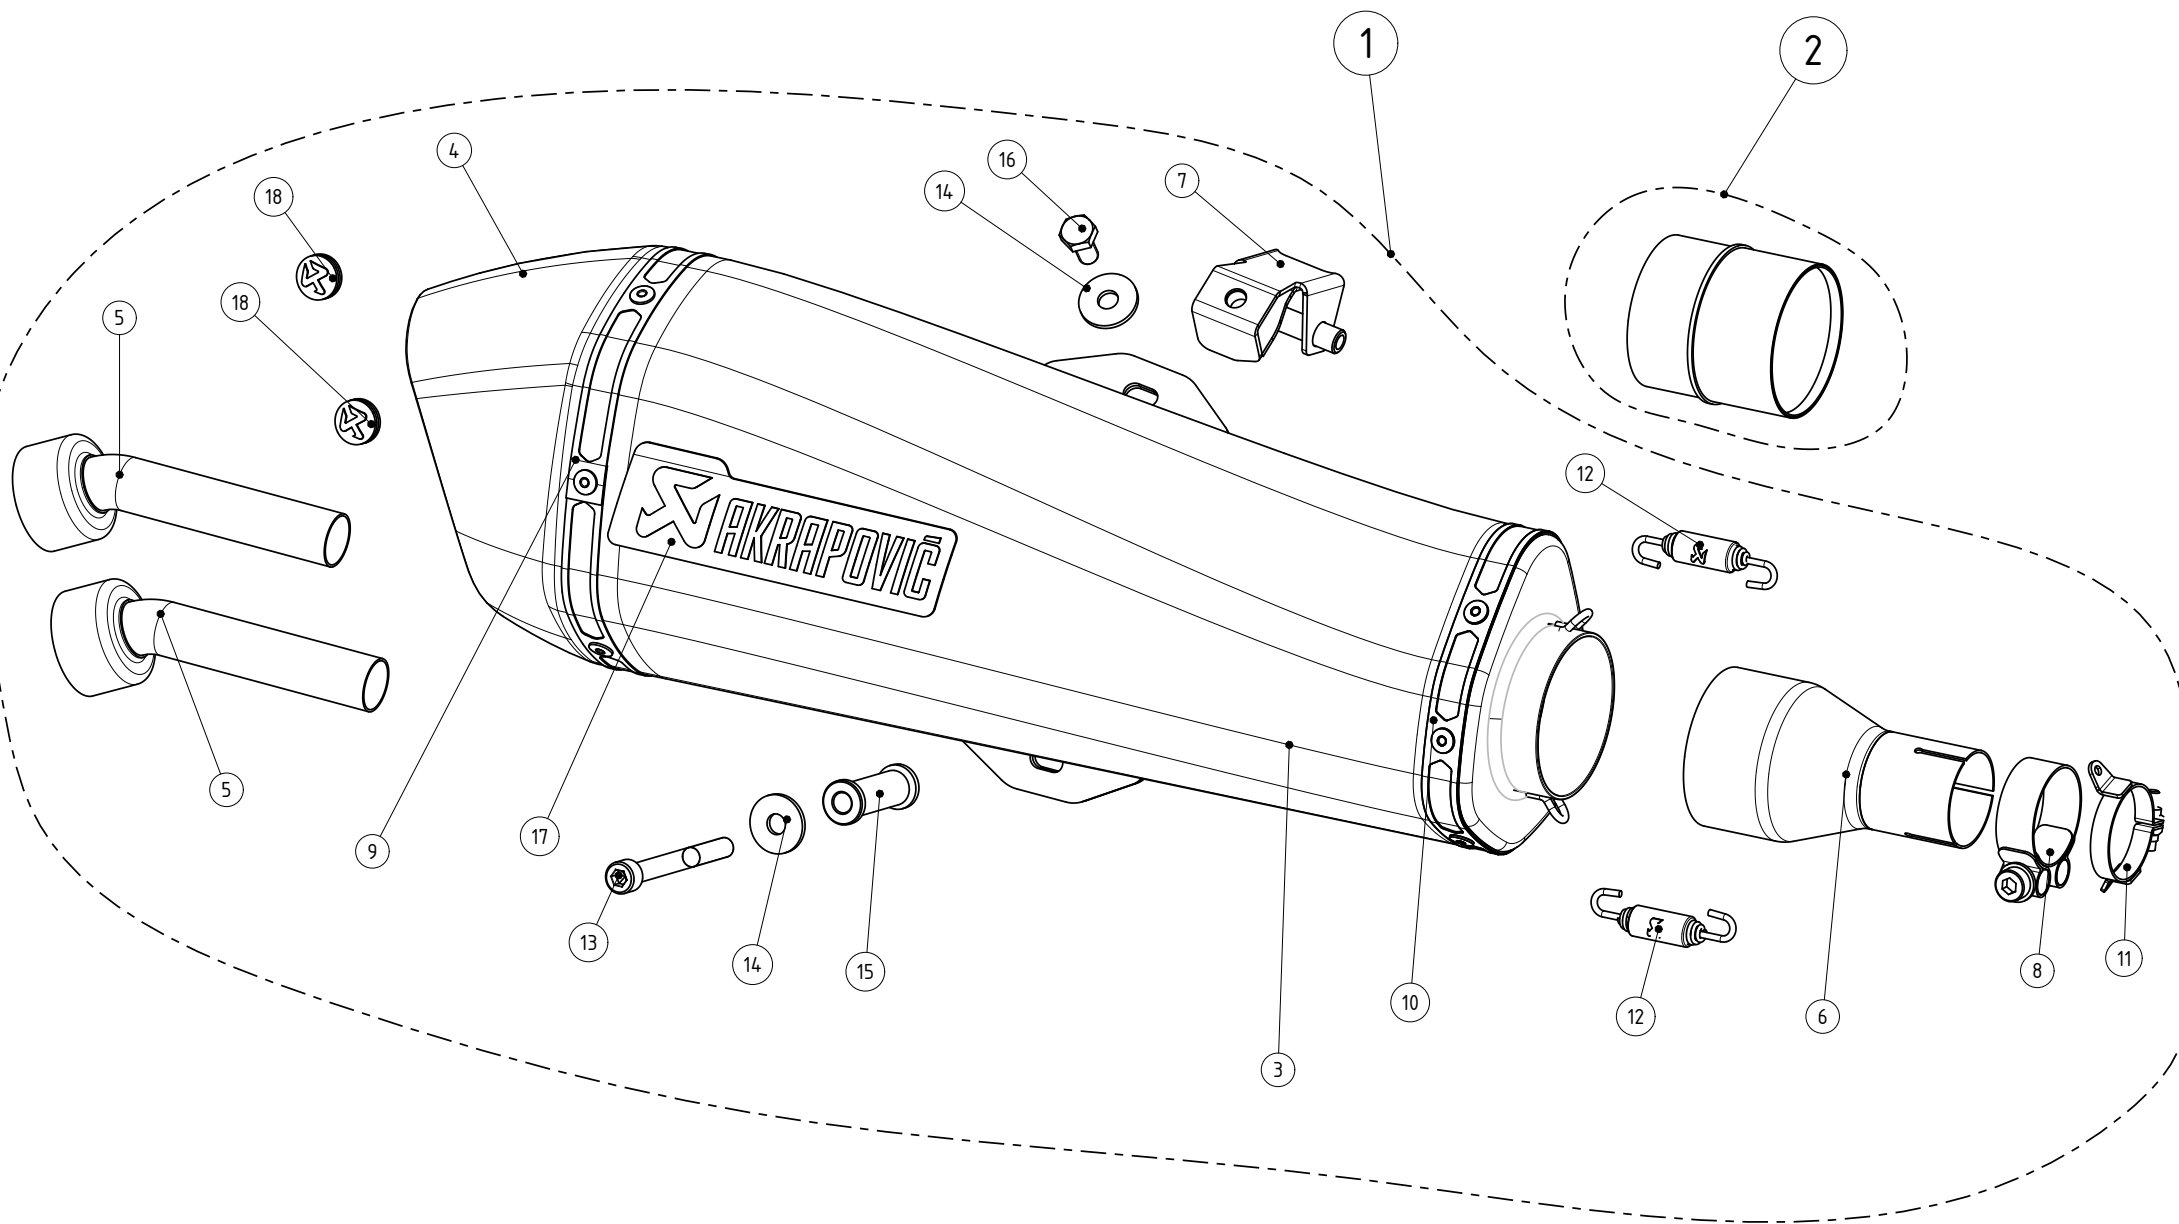

**WARNING! EC TYPE APPROVAL IS VALID ONLY WHEN CATALYTIC CONVERTER IS INSTALLED!**

MUFFLER REPAIR KITS	
REPACK	19
SLEEVE	20

No.	SALES CODE	DESCRIPTION	QTY.
1	S-PI4SO3-HRSS	slip on system	1
2	P-KAT-039	catalytic converter	1
3	M-HZAA00202SS02	muffler SS	1
4	V-EC148	end cap CA	1
5	V-TUV114	insert SS	2
6	L-PI4SO1SS	link pipe	1
7	P-X116	bracket SS	1
8	P-R53	clamp ss	1
9	P-TT28	belt TI for TI sleeve	1
10	P-TT43	belt TI for TI sleeve	1
11	P-R54R	clamp SS	1
12	P-S2	spring	2
13	P-FB79	bolt	1
14	P-DR4	washer SS	2
15	P-DR70	spacer bushe AL	1
16	P-FB64	screw FE	1
17	P-HST2AL	sticker	1
18	P-GUV004	rubber insert	2
19	P-RPCK60	muffler repack kit	1
20	P-RKS369ZAASS40	muffler sleeve kit	1