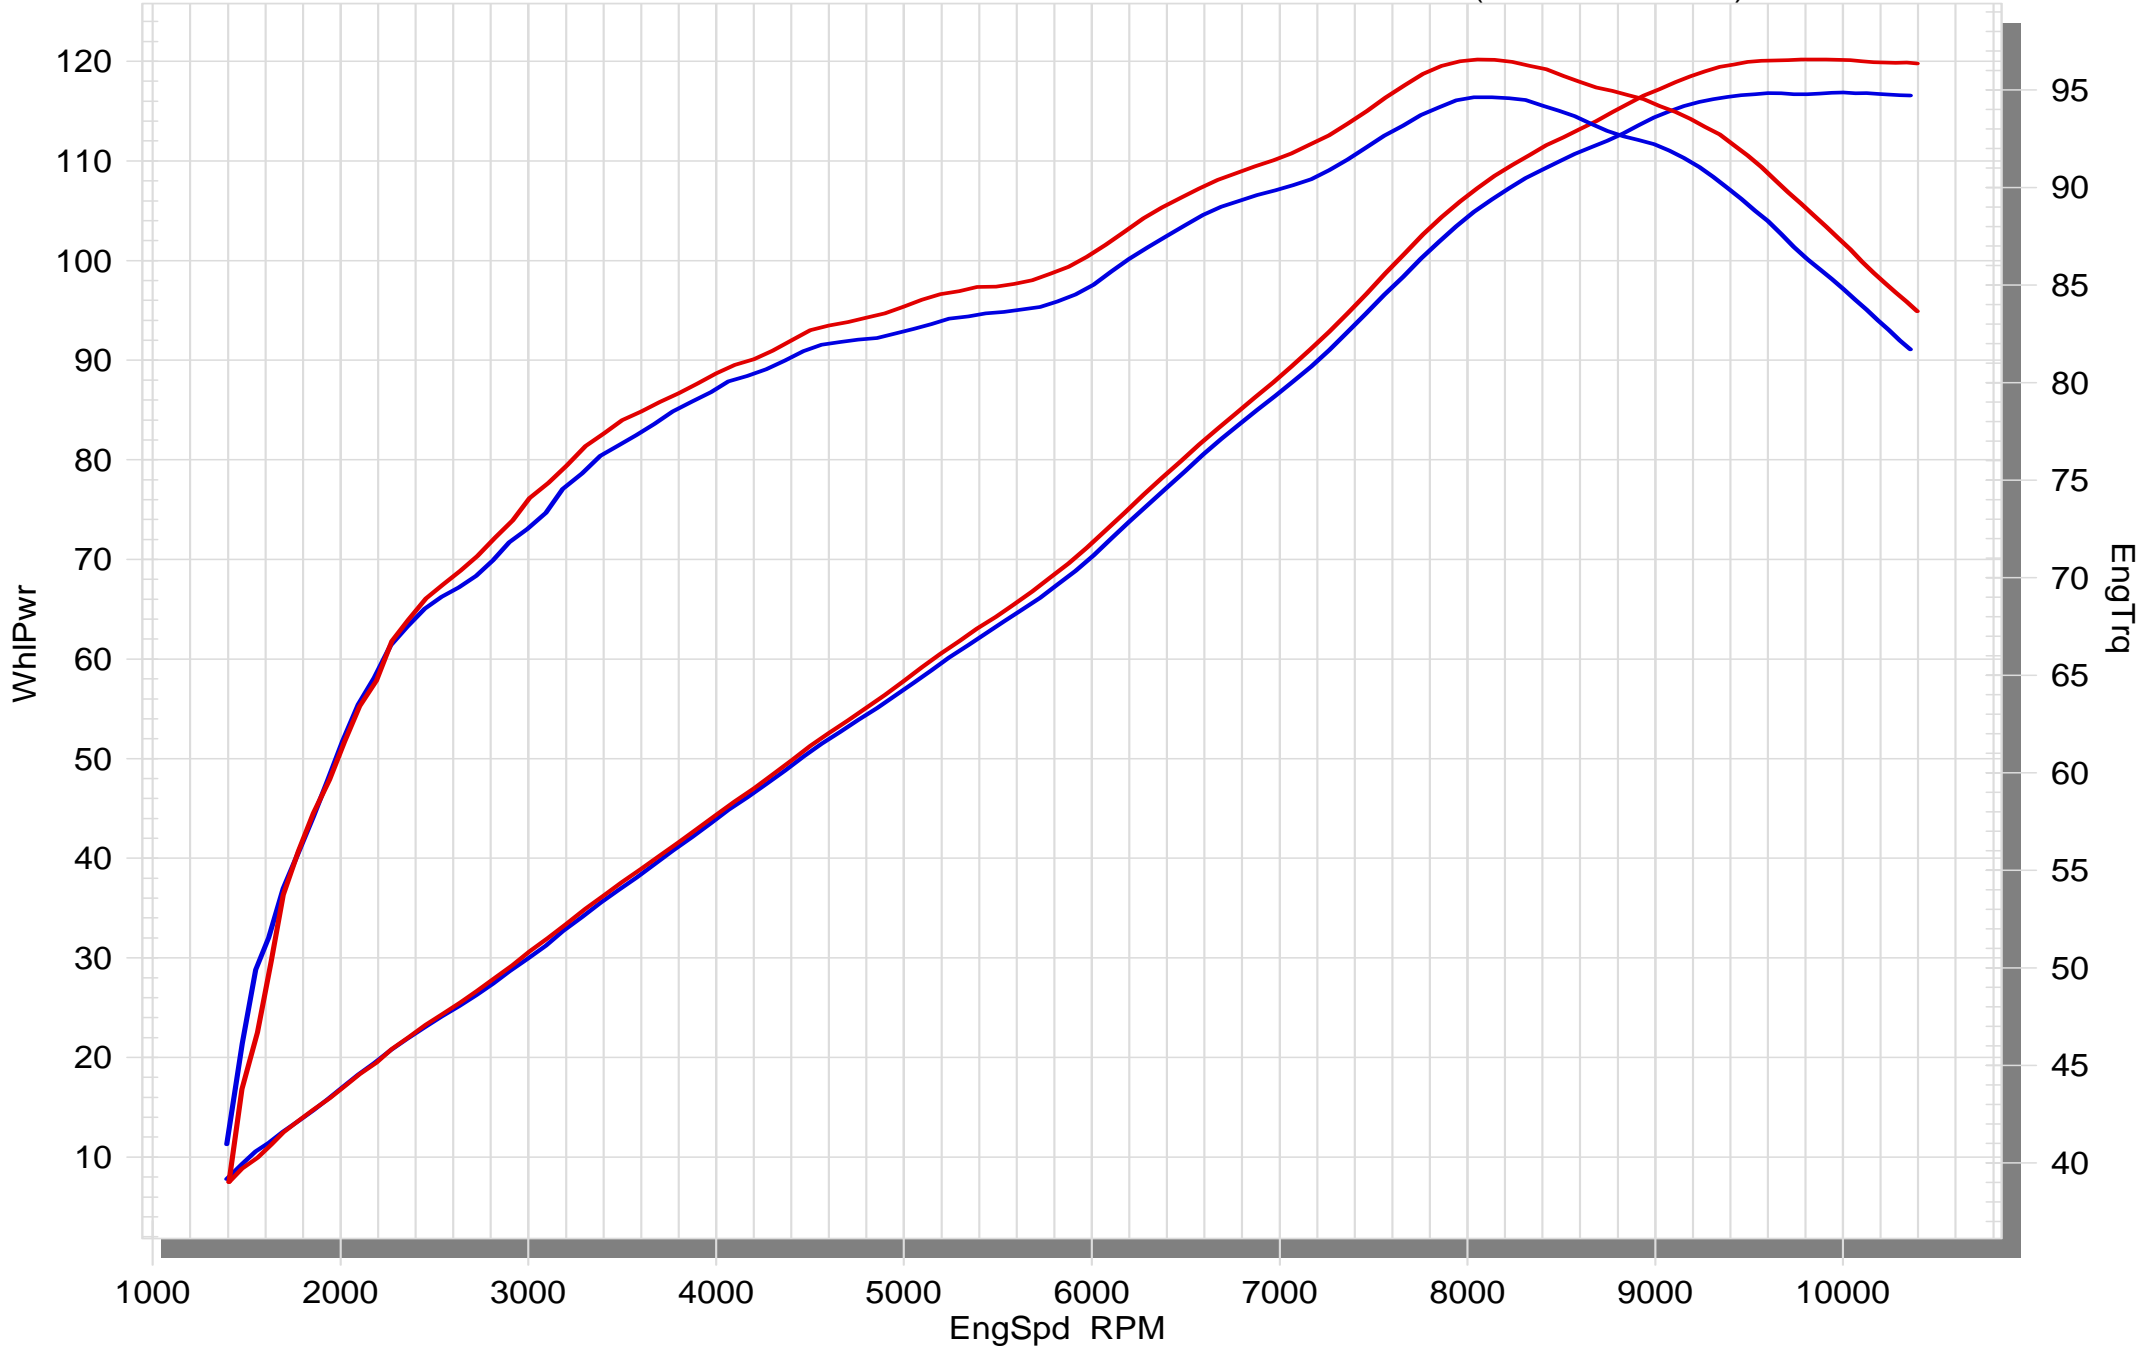

KAWASAKI Z900

STOCK

SLIP-ON (WO Noise Insert)

KAWASAKI Z900

STOCK

SLIP-ON (W Noise Insert)