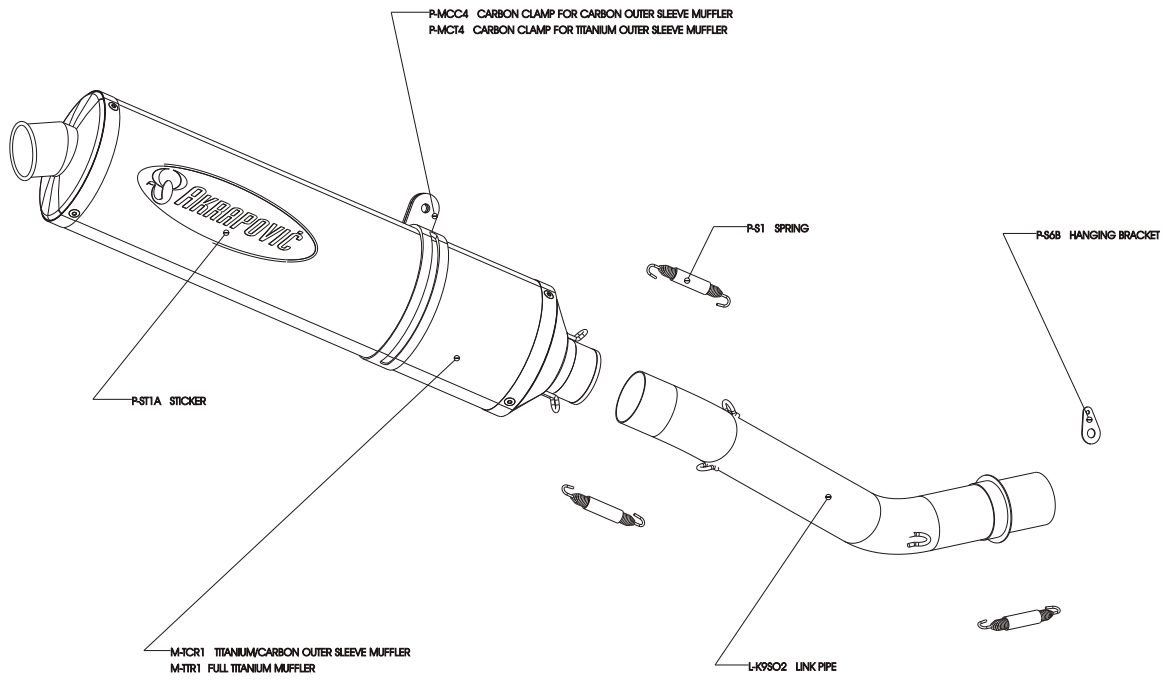

KAWASAKI ZX9R Slip-on system, model year: 2000, 2001

Product code: S-K9SO2-C
S-K9SO2-T

NAV - 061