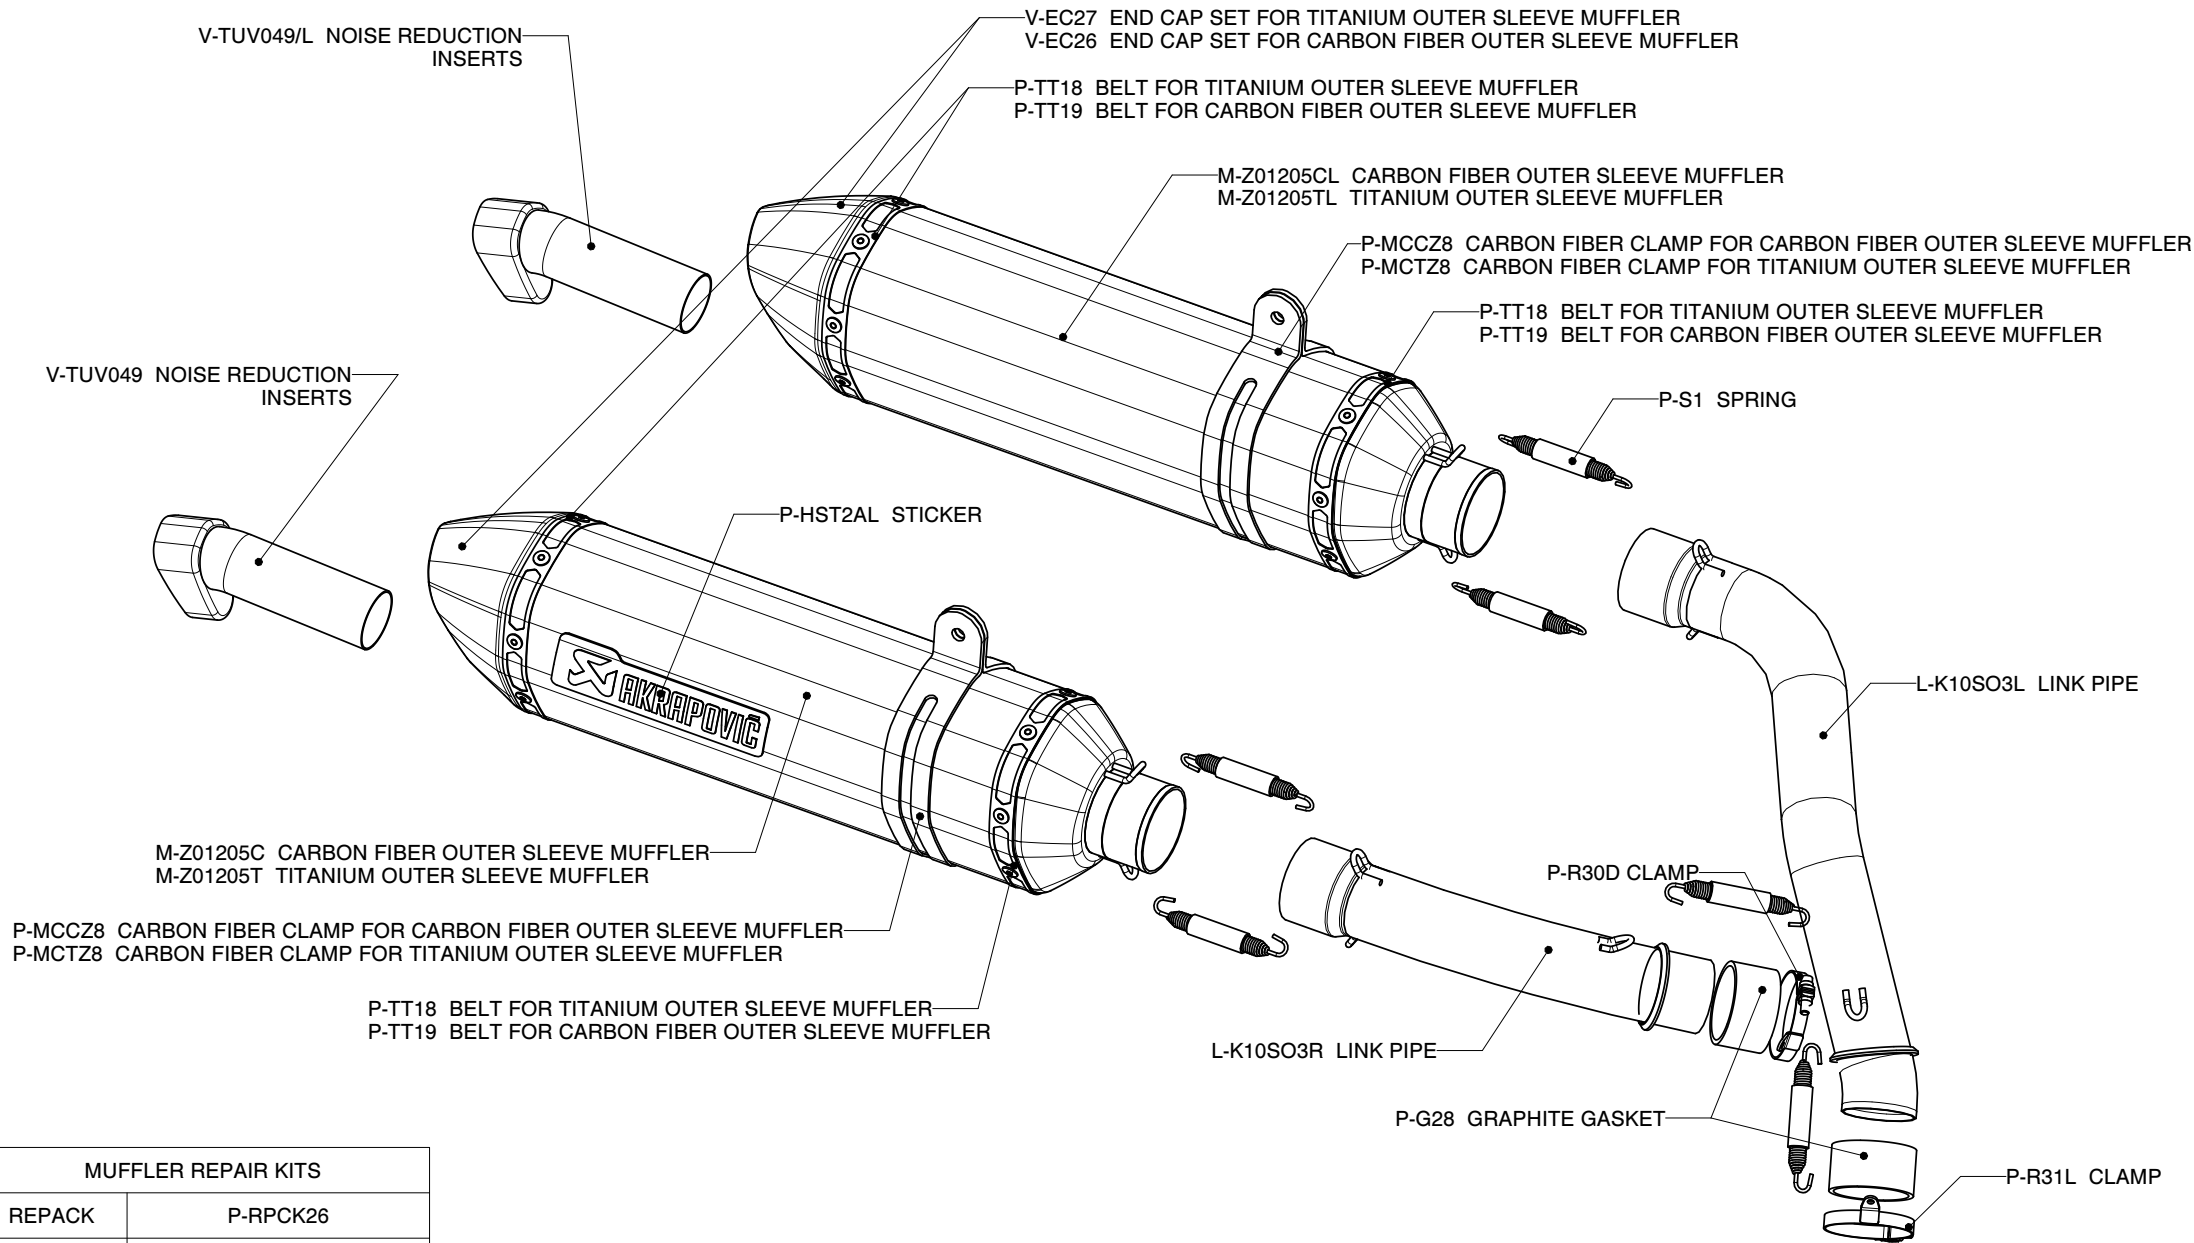

KAWASAKI Z1000, SLIP-ON exhaust system

Product code: S-K10SO3-ZC

S-K10SO3-ZT

MUFFLER REPAIR KITS

REPACK

P-RPCK26

SLEEVE

P-RKS89ZT35 - TITANIUM

P-RKS88ZC35 - CARBON