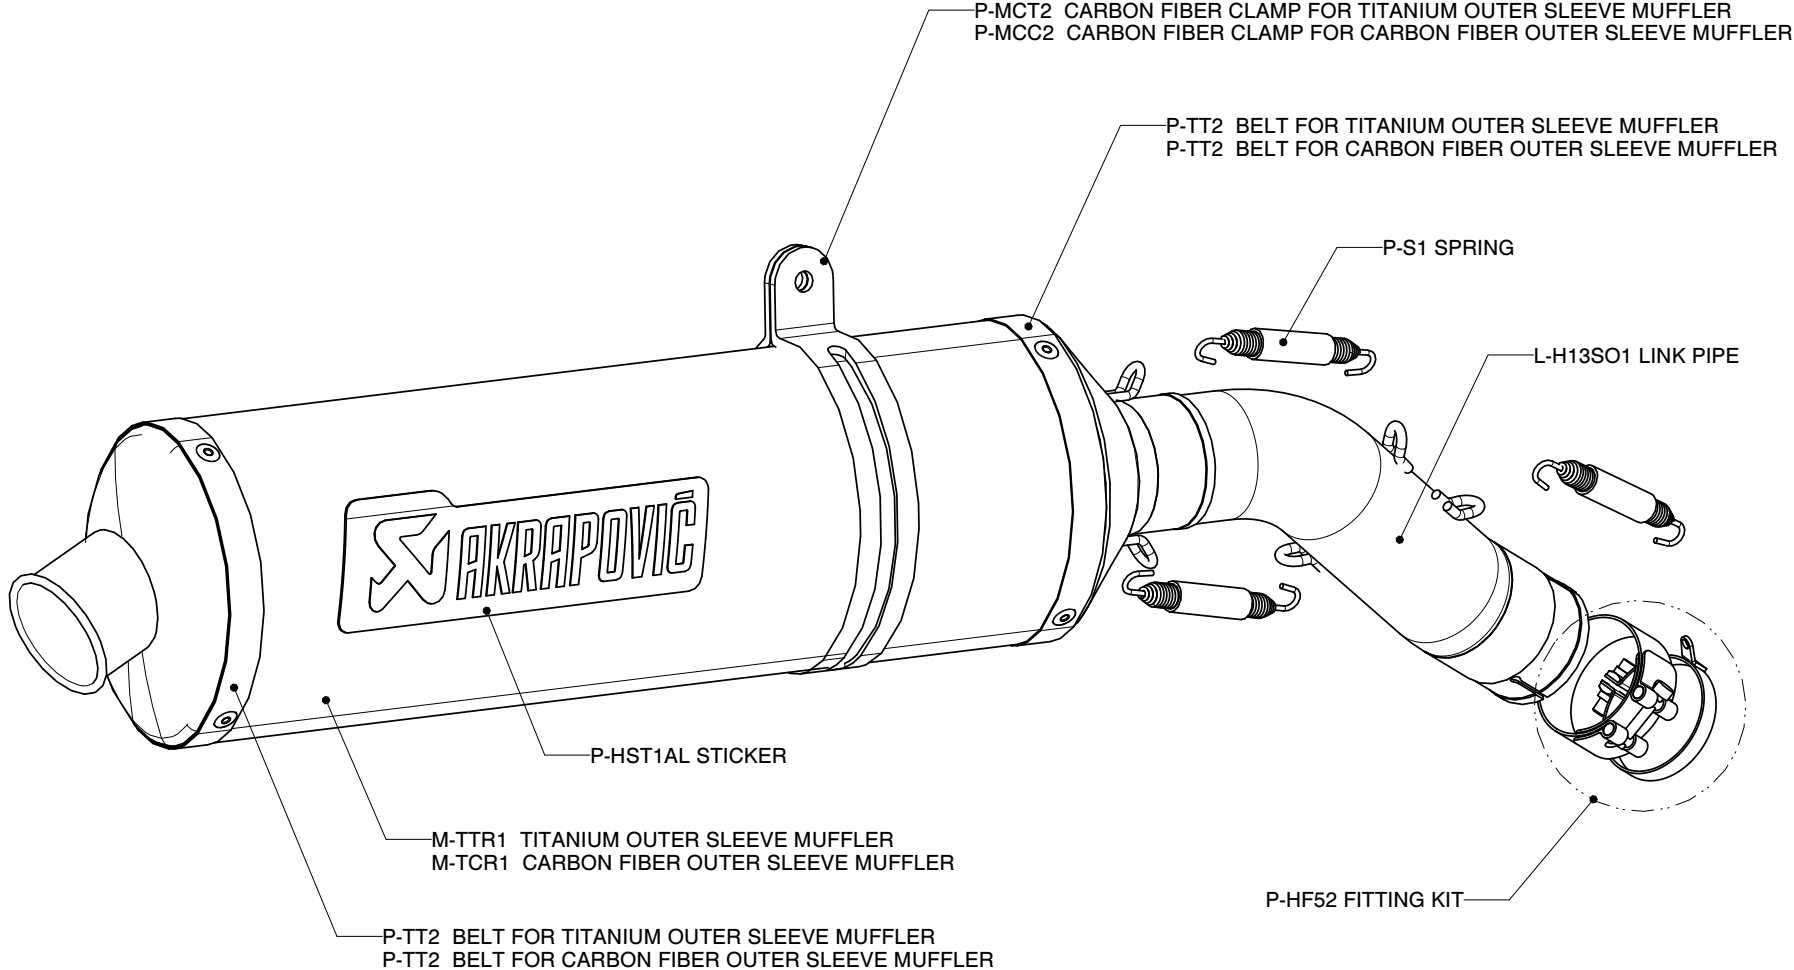

HONDA CB1300; SLIP-ON exhaust system

Product code: S-H13SO1-T

S-H13SO1-C

MUFFLER REPAIR KITS	
REPACK	P-RPCK12
SLEEVE	P-RKS45T47 - TITANIUM
	P-RKS45C47 - CARBON