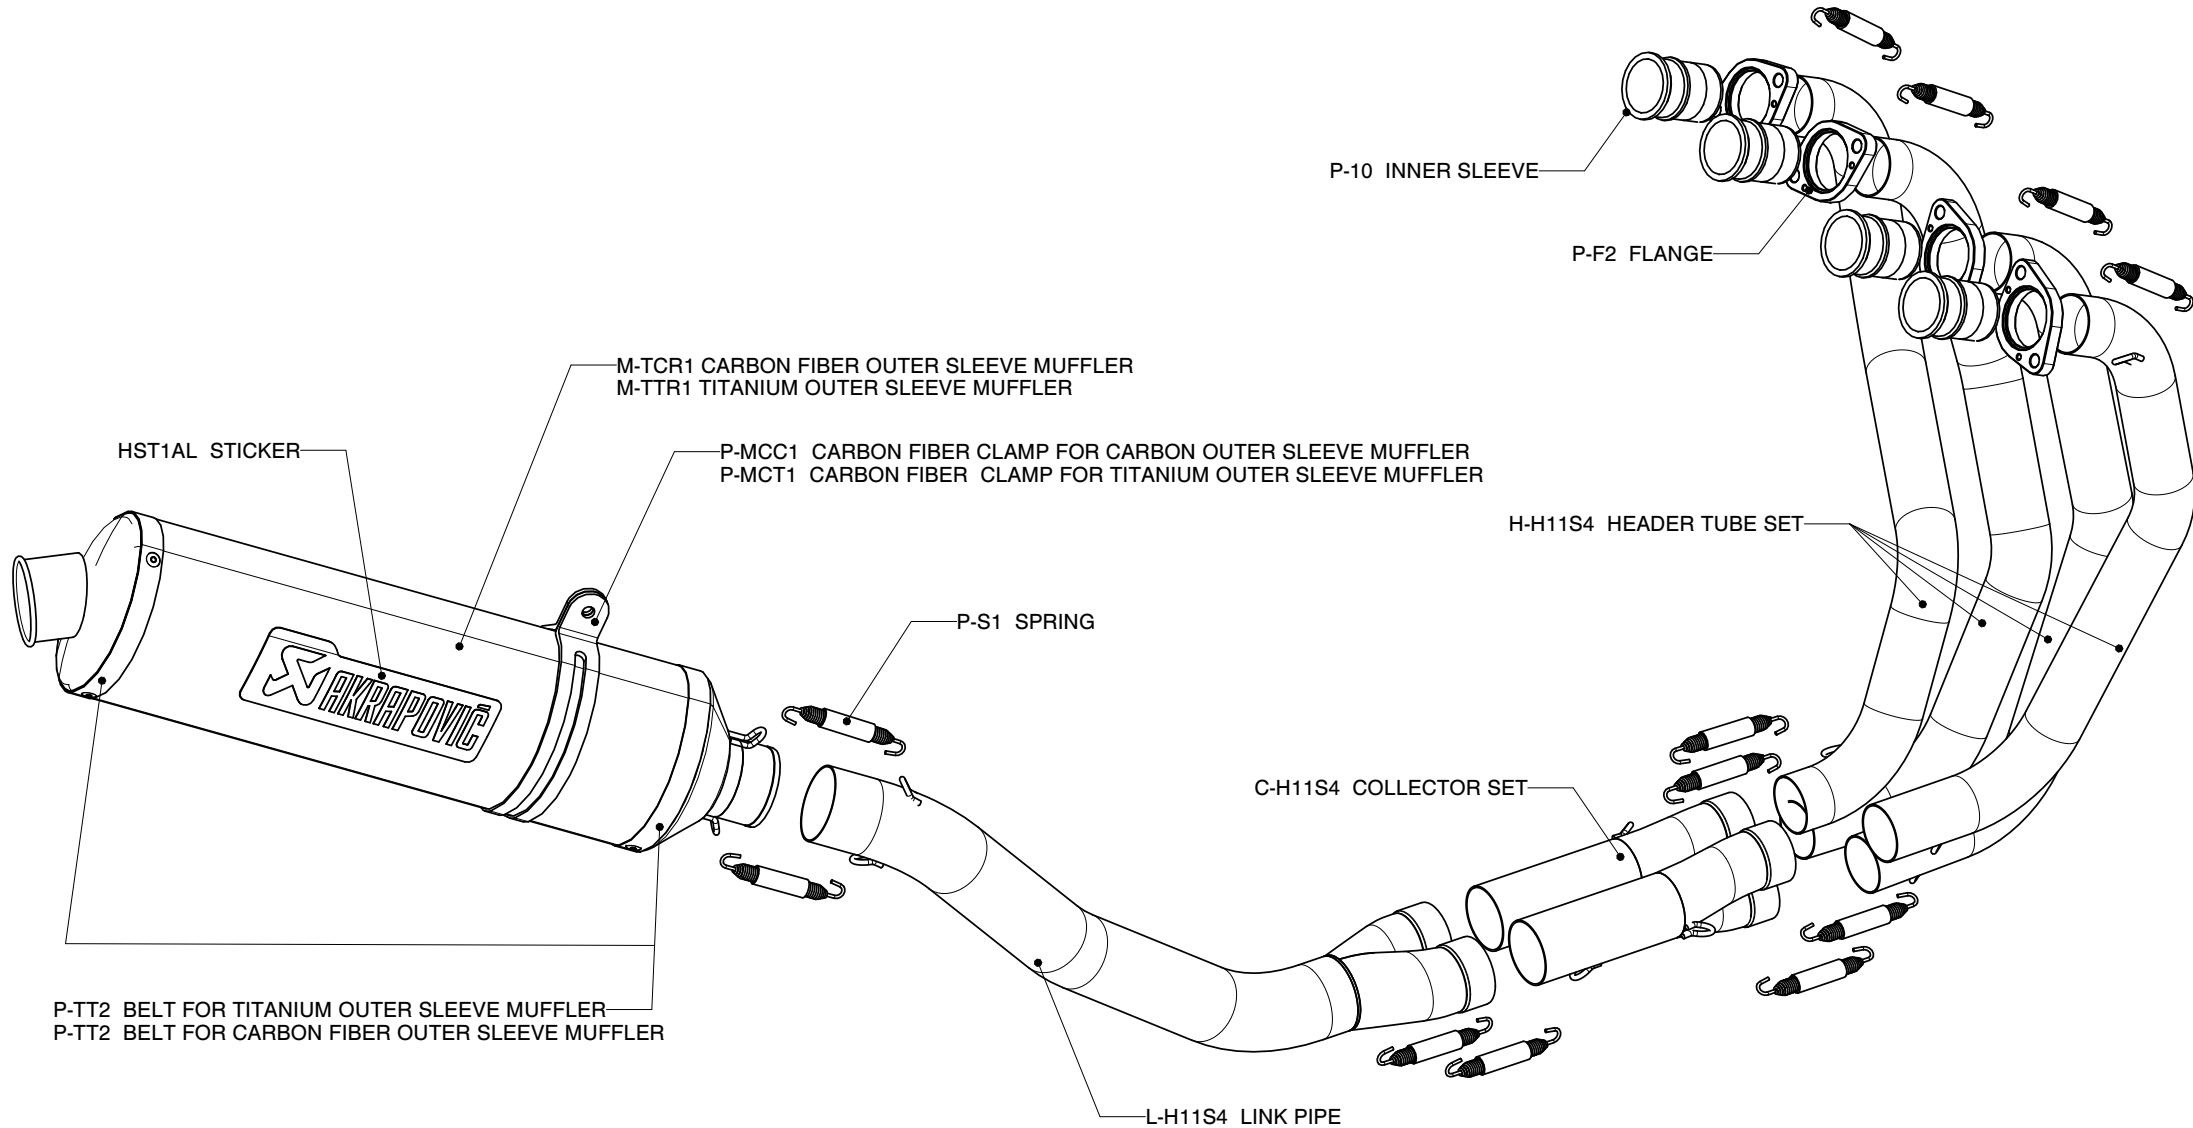

HONDA CBR 1100 XX Complete exhaust system / RACING LINE

Product code: S-H11S4-T

S-H11S4-C

MUFFLER REPAIR KITS	
REPACK	P-RPCK12
SLEEVE	P-RKS45T47 - TITANIUM P-RKS45C47 - CARBON