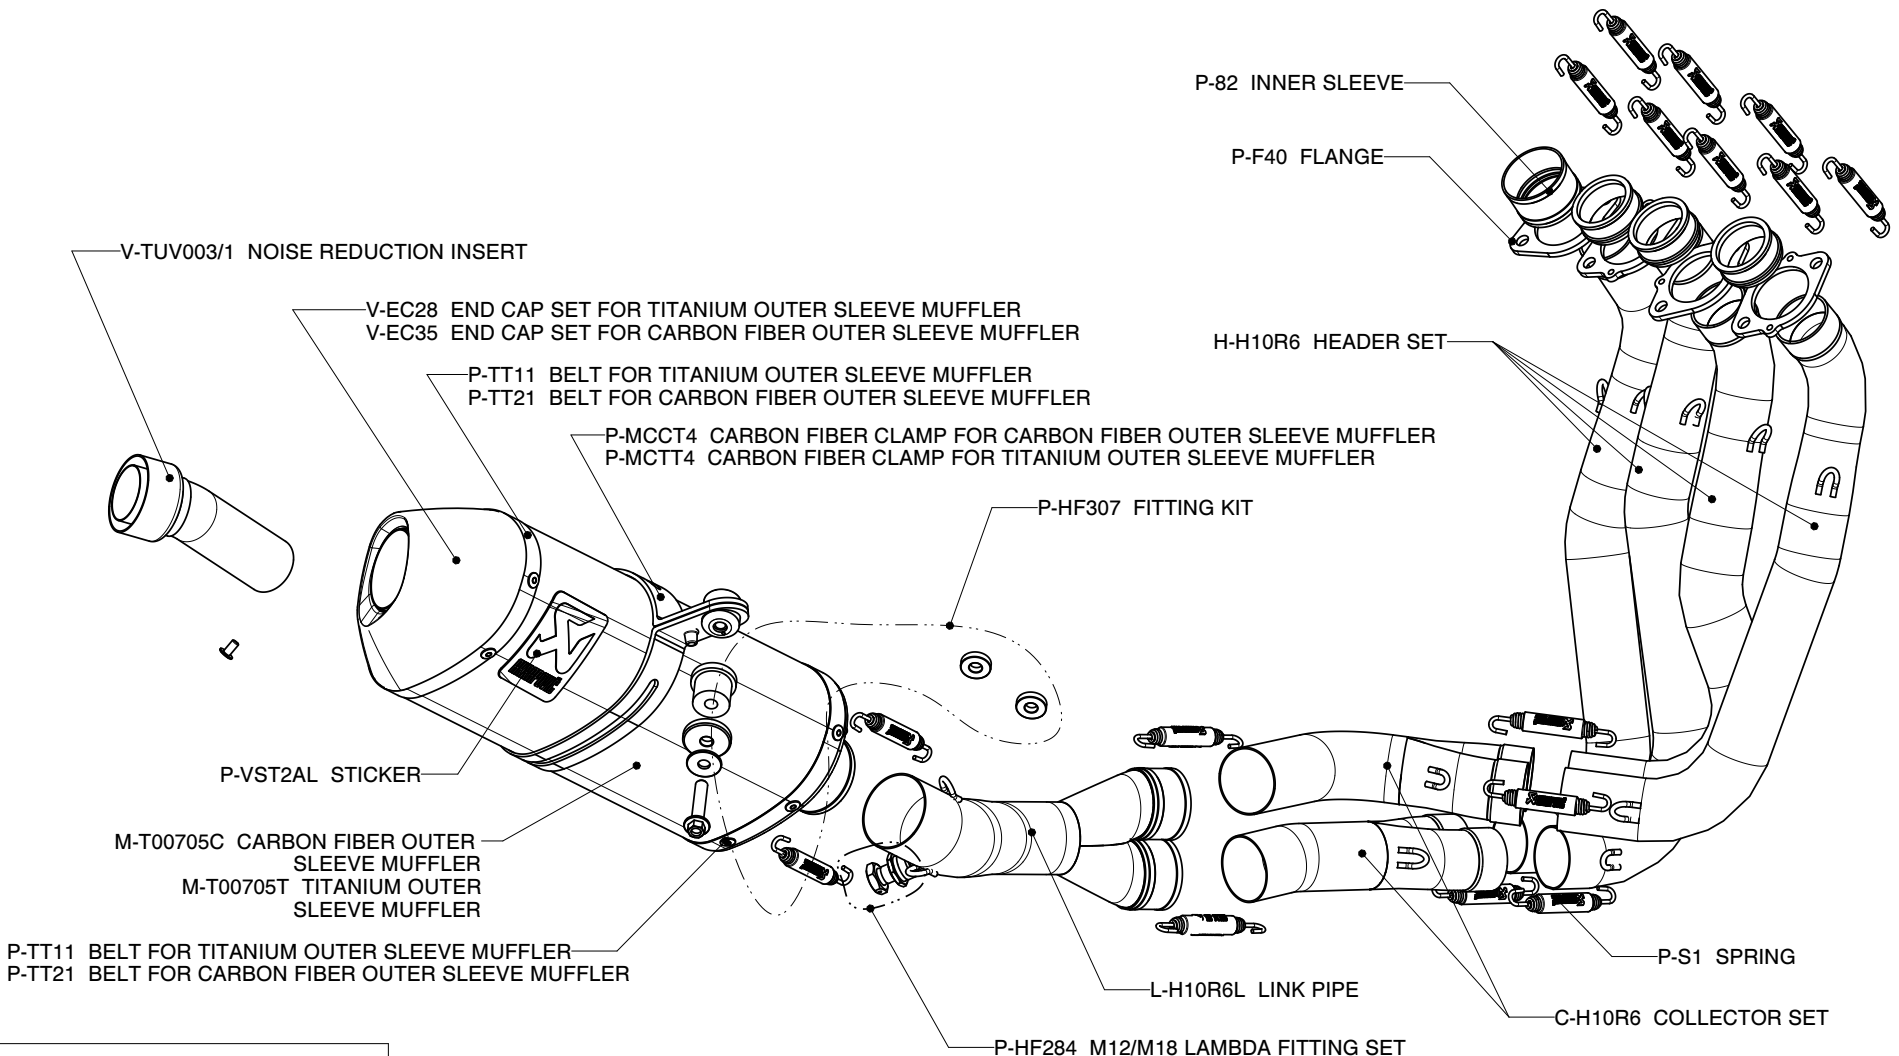

HONDA CBR 1000RR (WITHOUT ABS) Complete exhaust system / RACING LINE

Product code: S-H10R6L-TC
S-H10R6L-TT

MUFFLER REPAIR KITS	
REPACK	P-RPCK39
SLEEVE	P-RKS205TT30/1- TITANIUM
	P-RKS204TC30/3 - CARBON