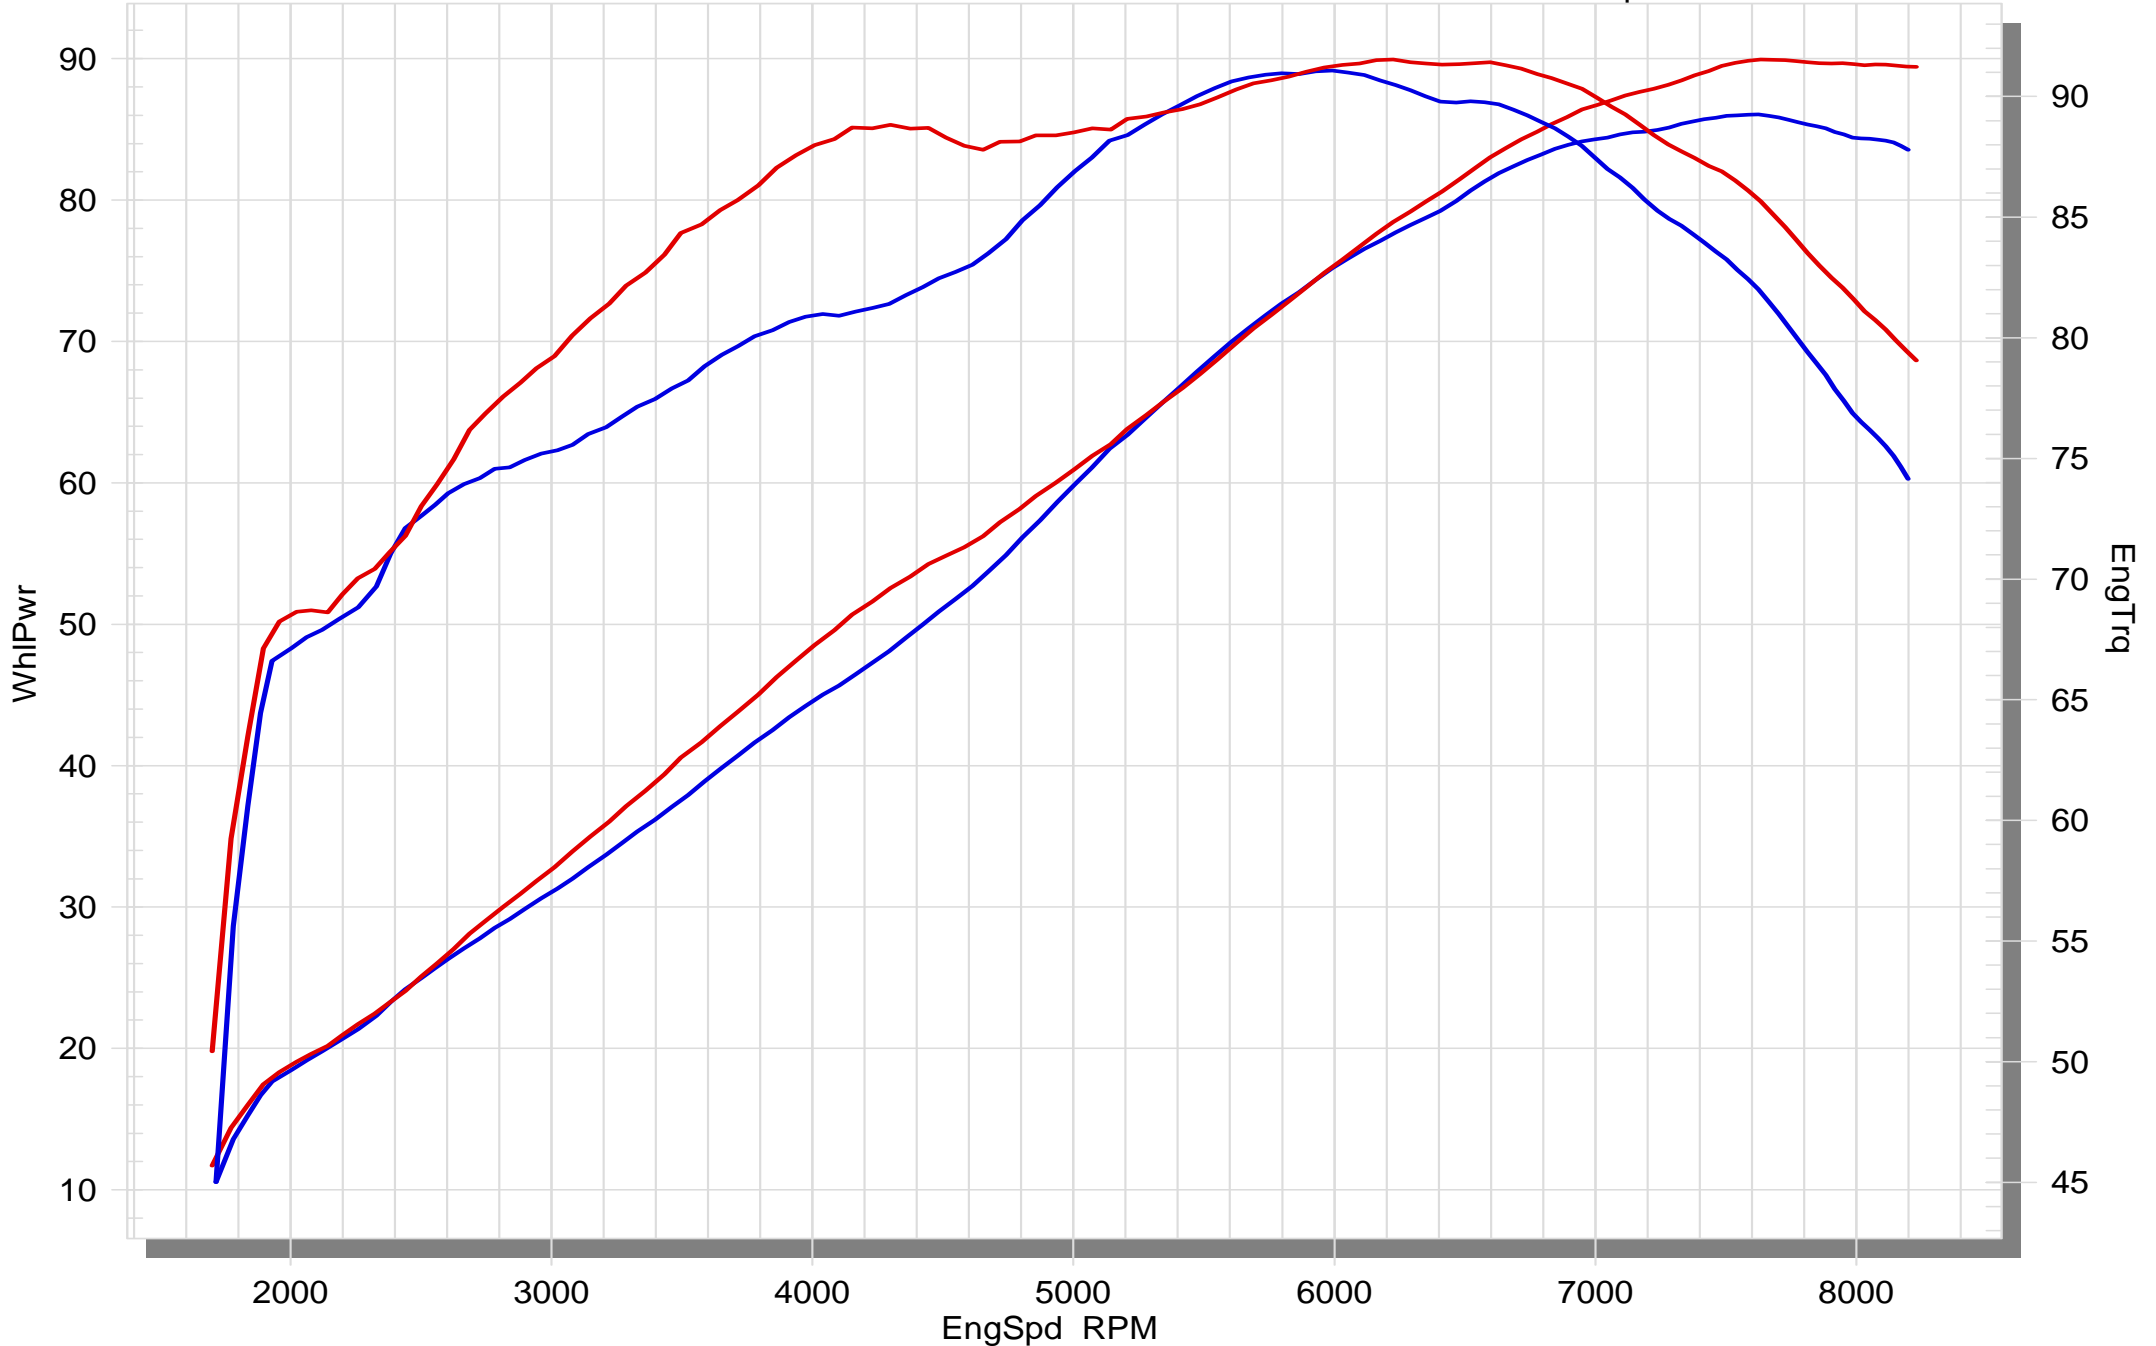

# HONDA CRF1000L Africa Twin

STOCK

SLIP-ON w/o inserts with Optional Header

# HONDA CRF1000L Africa Twin

STOCK

SLIP-ON with Optional Header