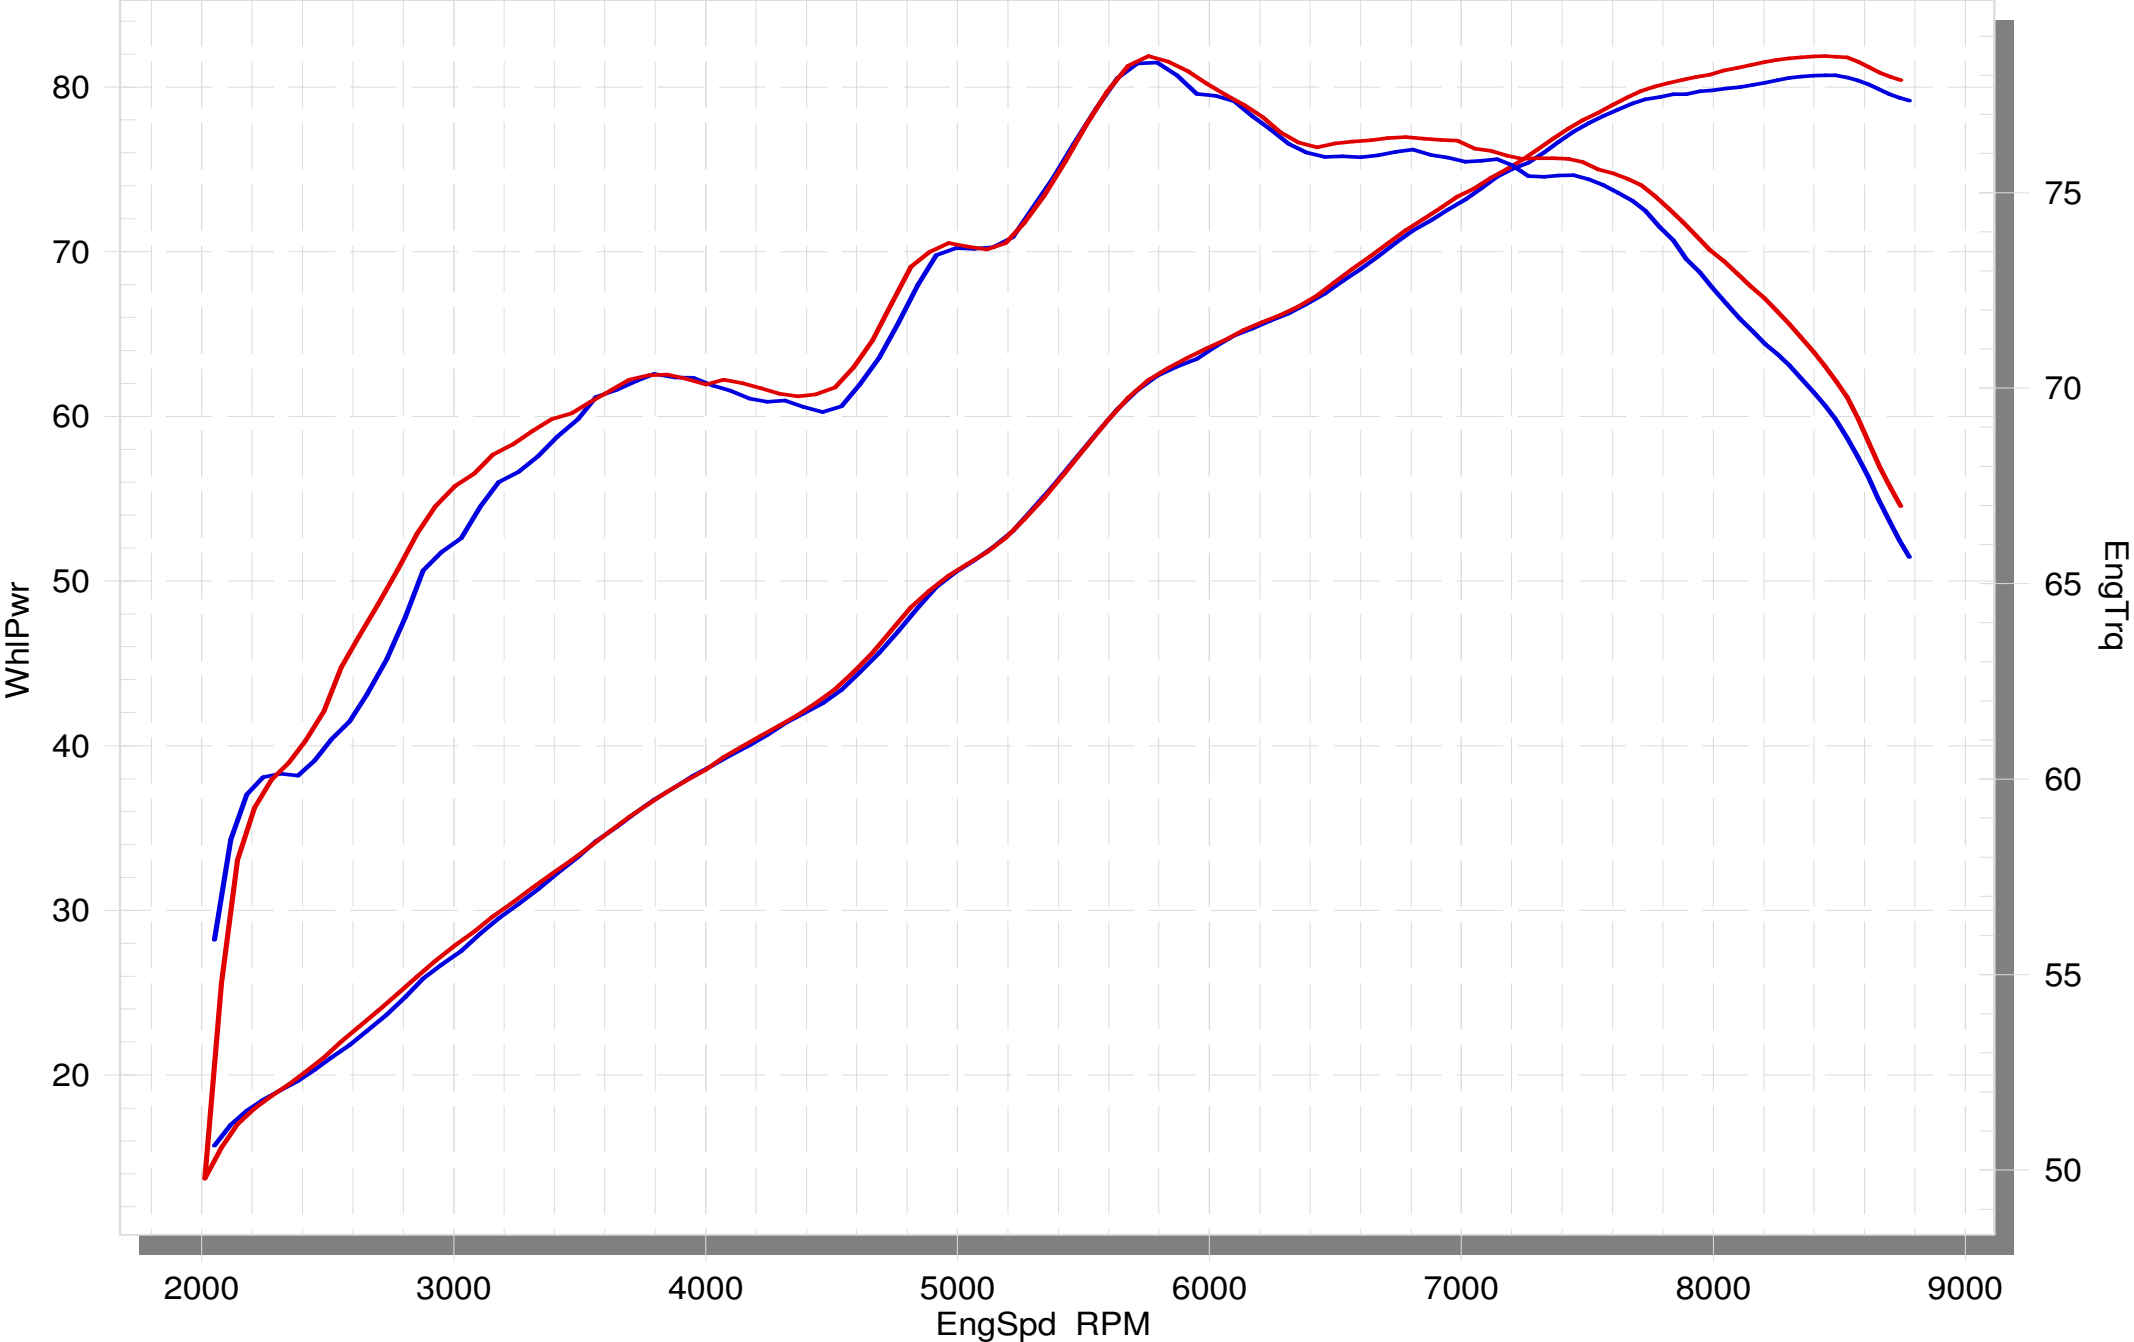

BMW F 800 GS

STOCK

SLIP-ON OPEN

BMW F 800 GS

STOCK

SLIP-ON EC-ECE approved