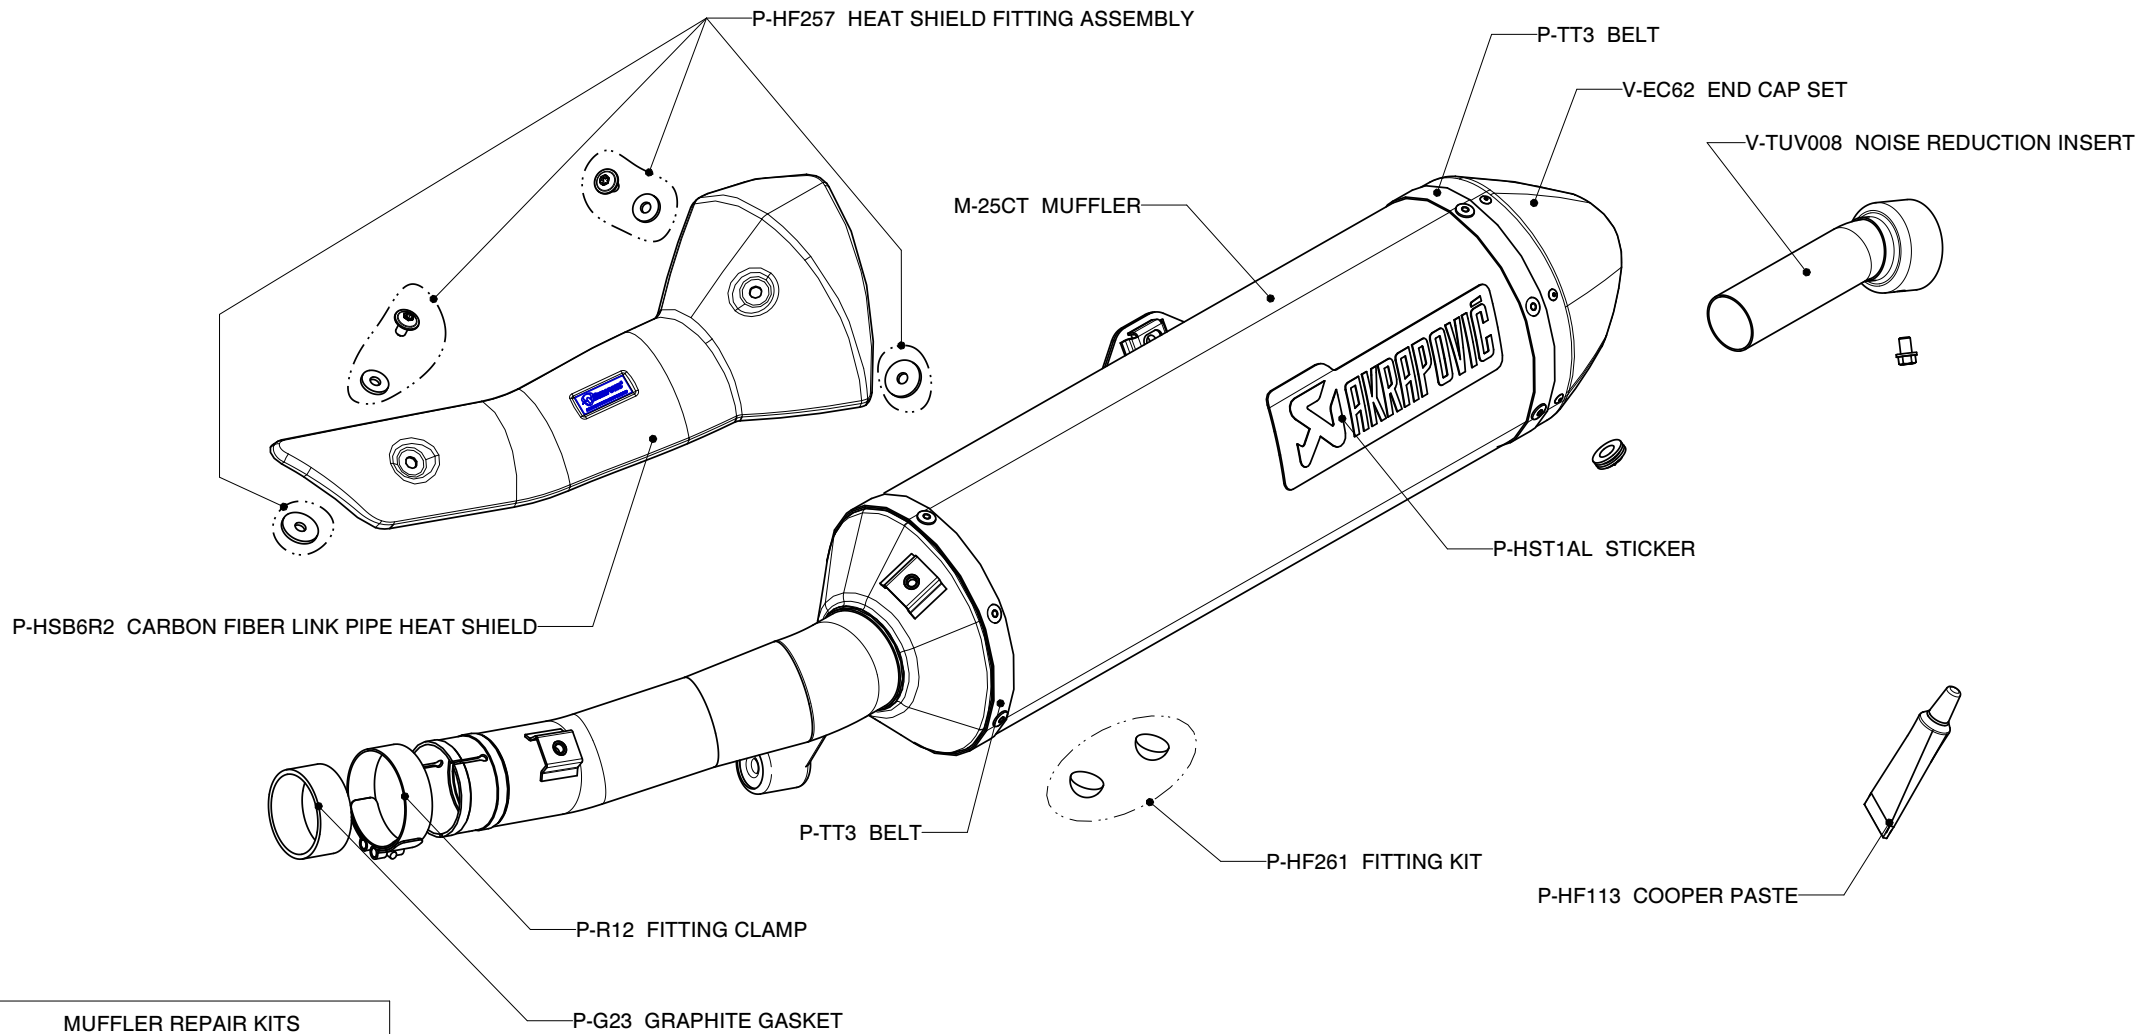

**BMW G650 X, SLIP-ON exhaust sistem**  
**Product code: S-B6S01C-LT**

MUFFLER REPAIR KITS	
REPACK	P-RPCK55
SLEEVE	P-RKS223LT45/1