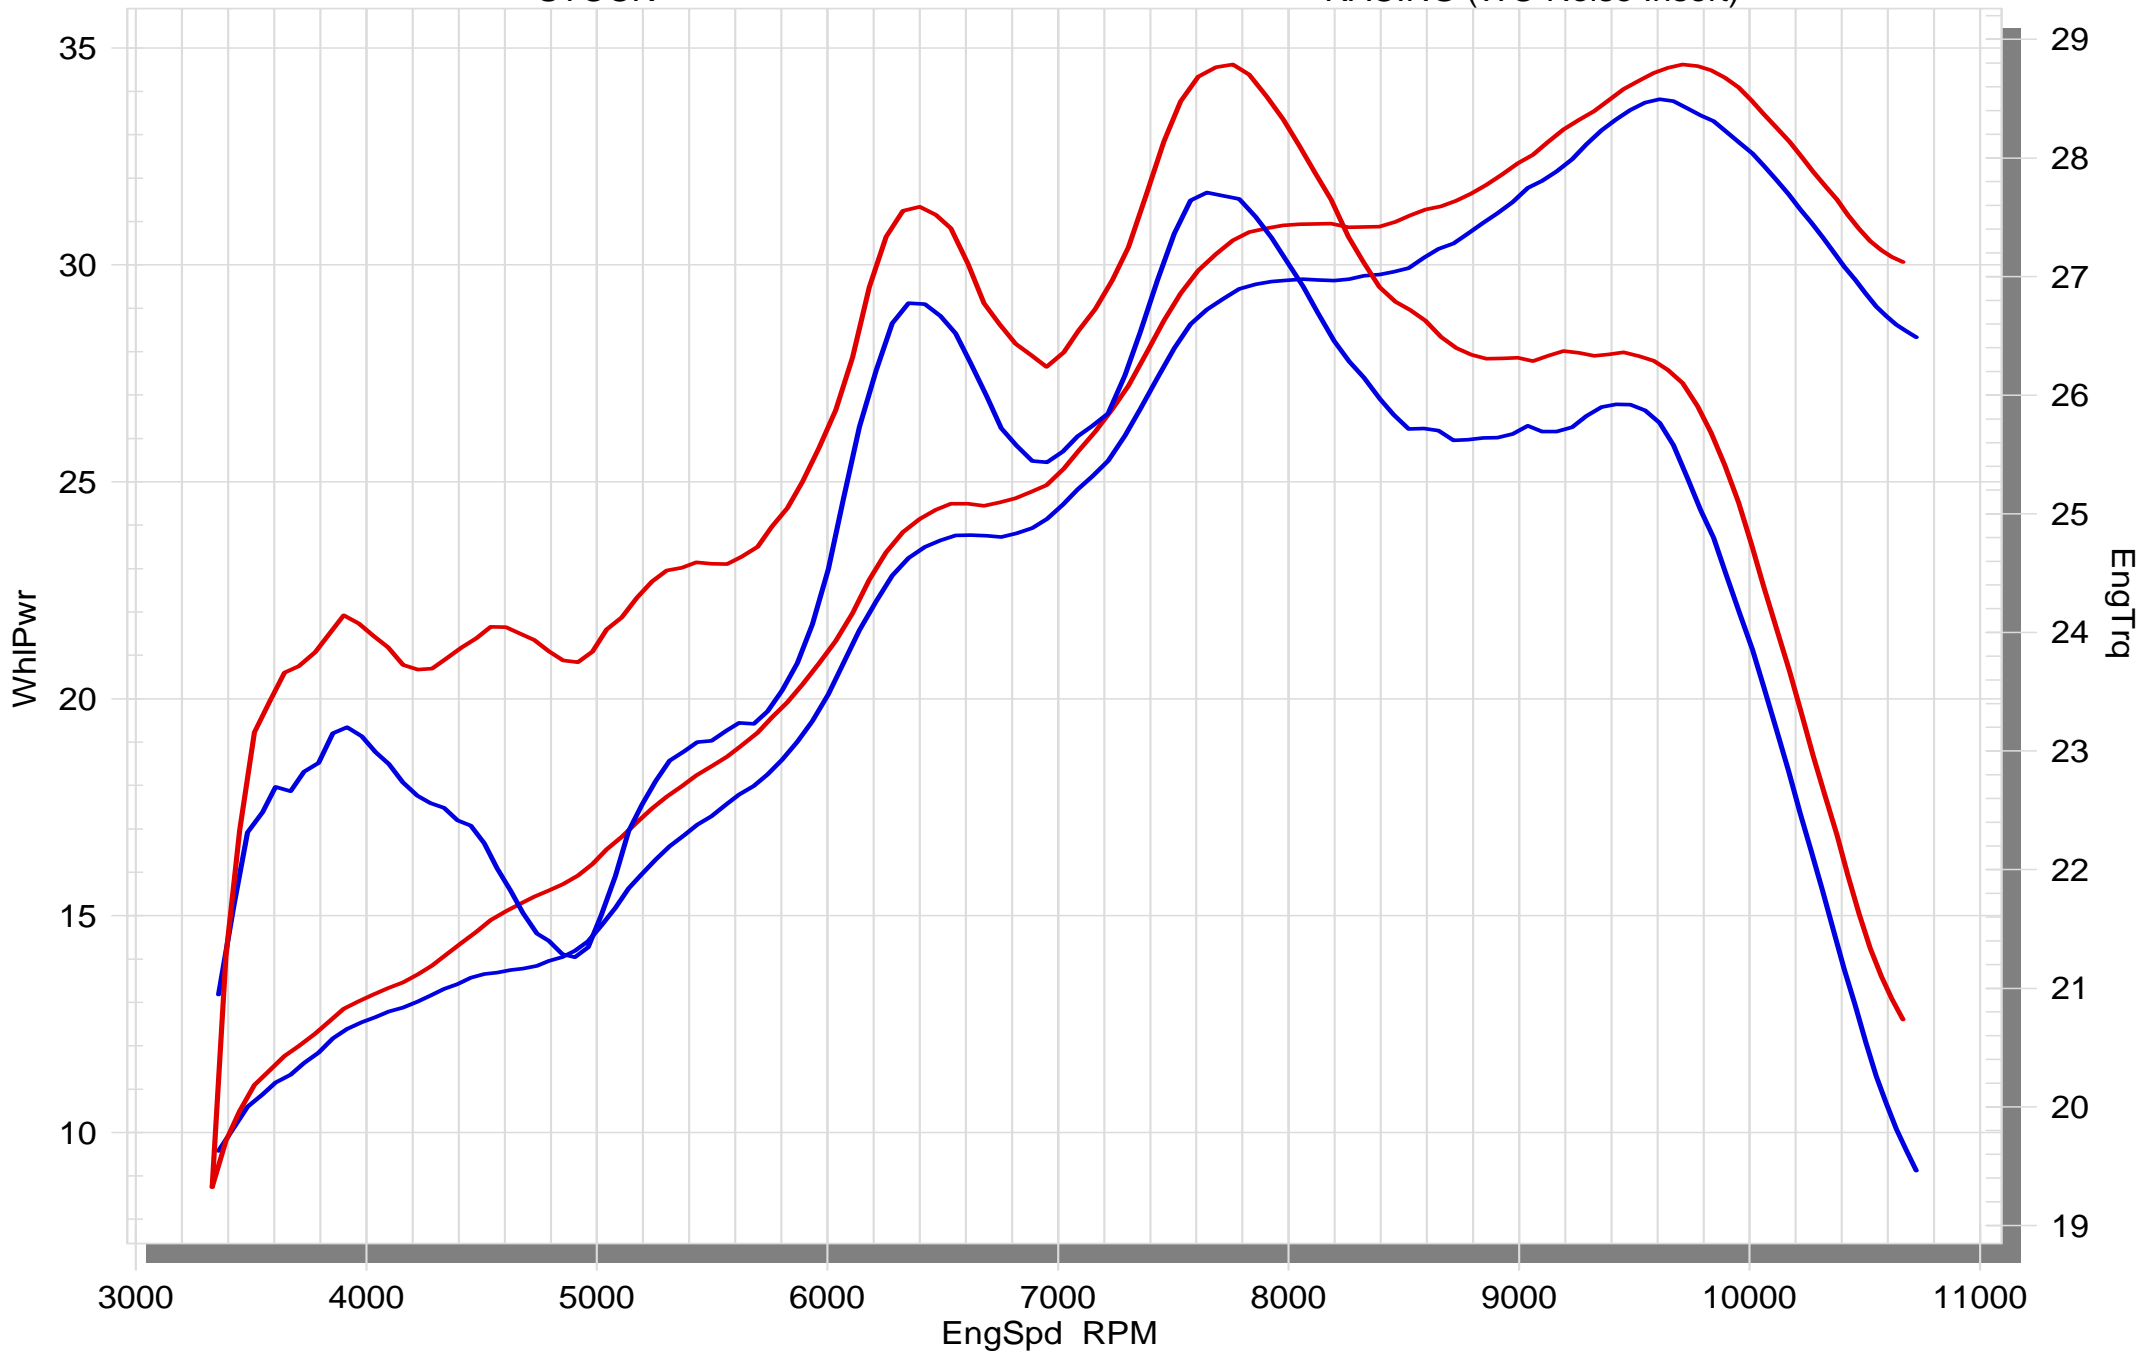

BMW G310R

STOCK

RACING (WO Noise Insert)

BMW G310R

STOCK

RACING (W Noise Insert)