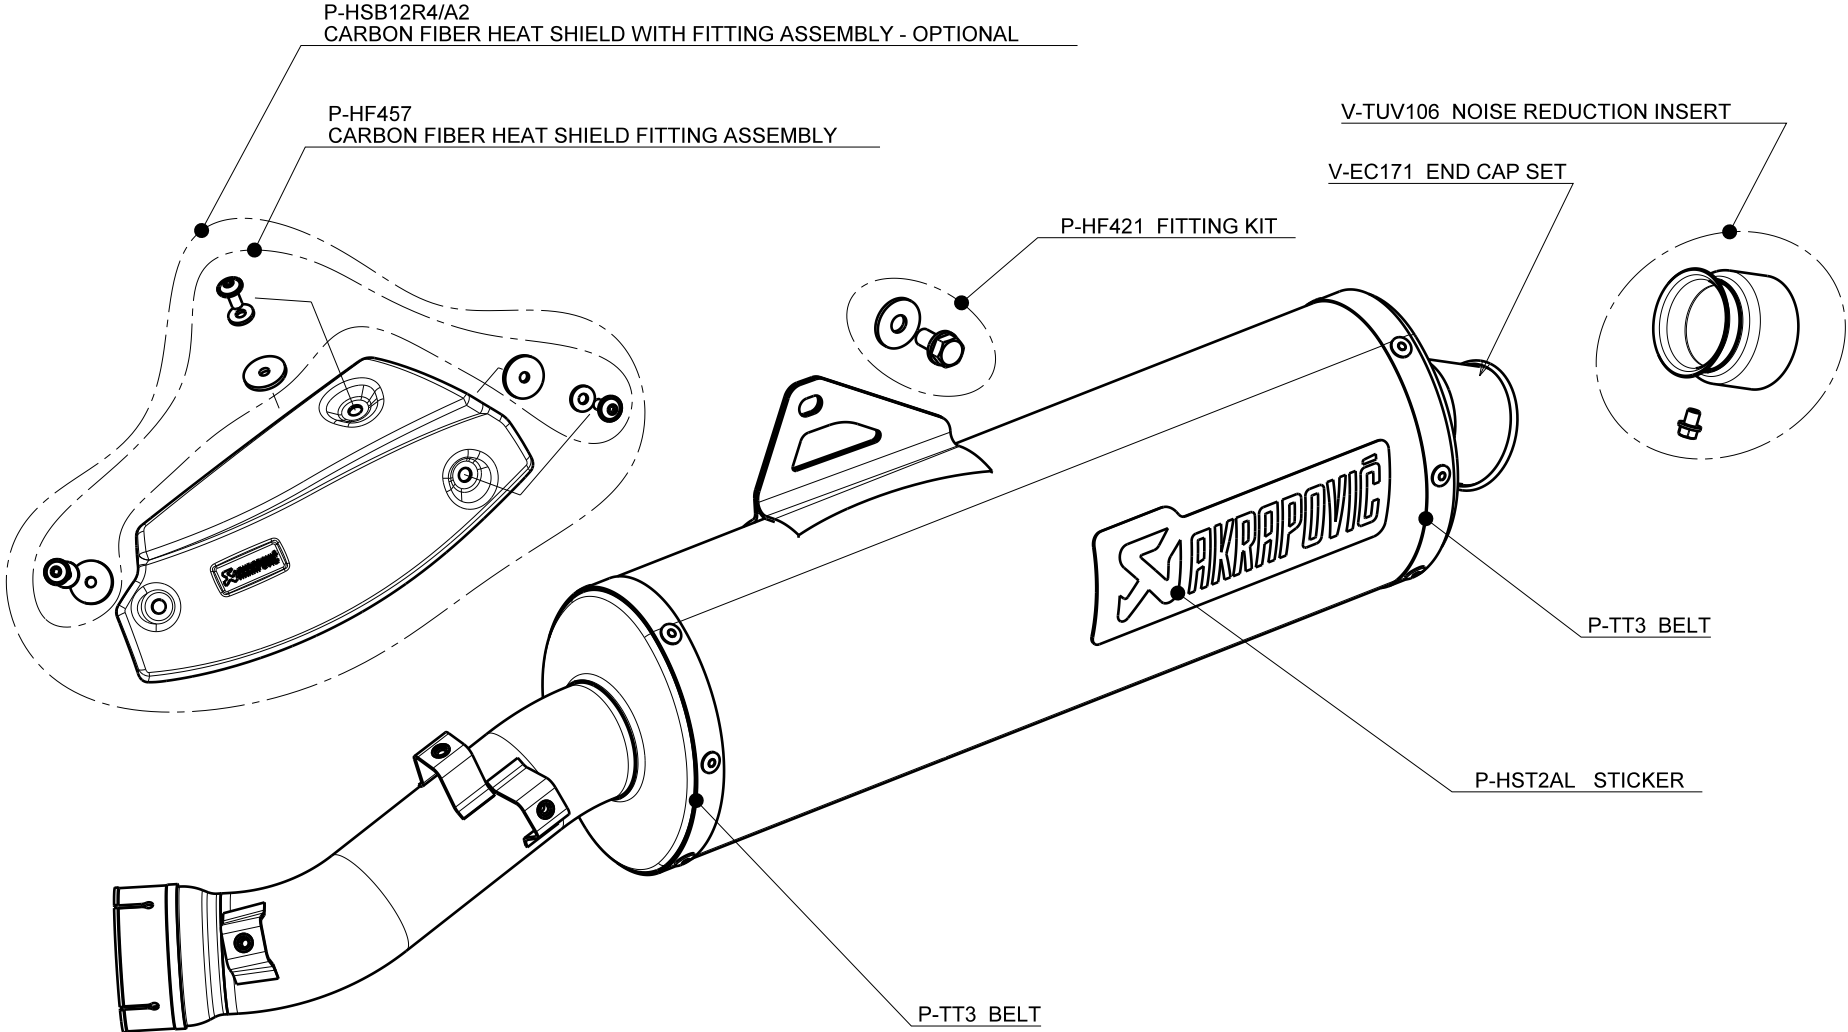

BMW R1200GS Slip-on exhaust system, EC Type approval

Product code: S-B12SO7-HLT

Muffler repair kits	
Repack	P-RPCK33
Sleeve	P-RKS259LT45