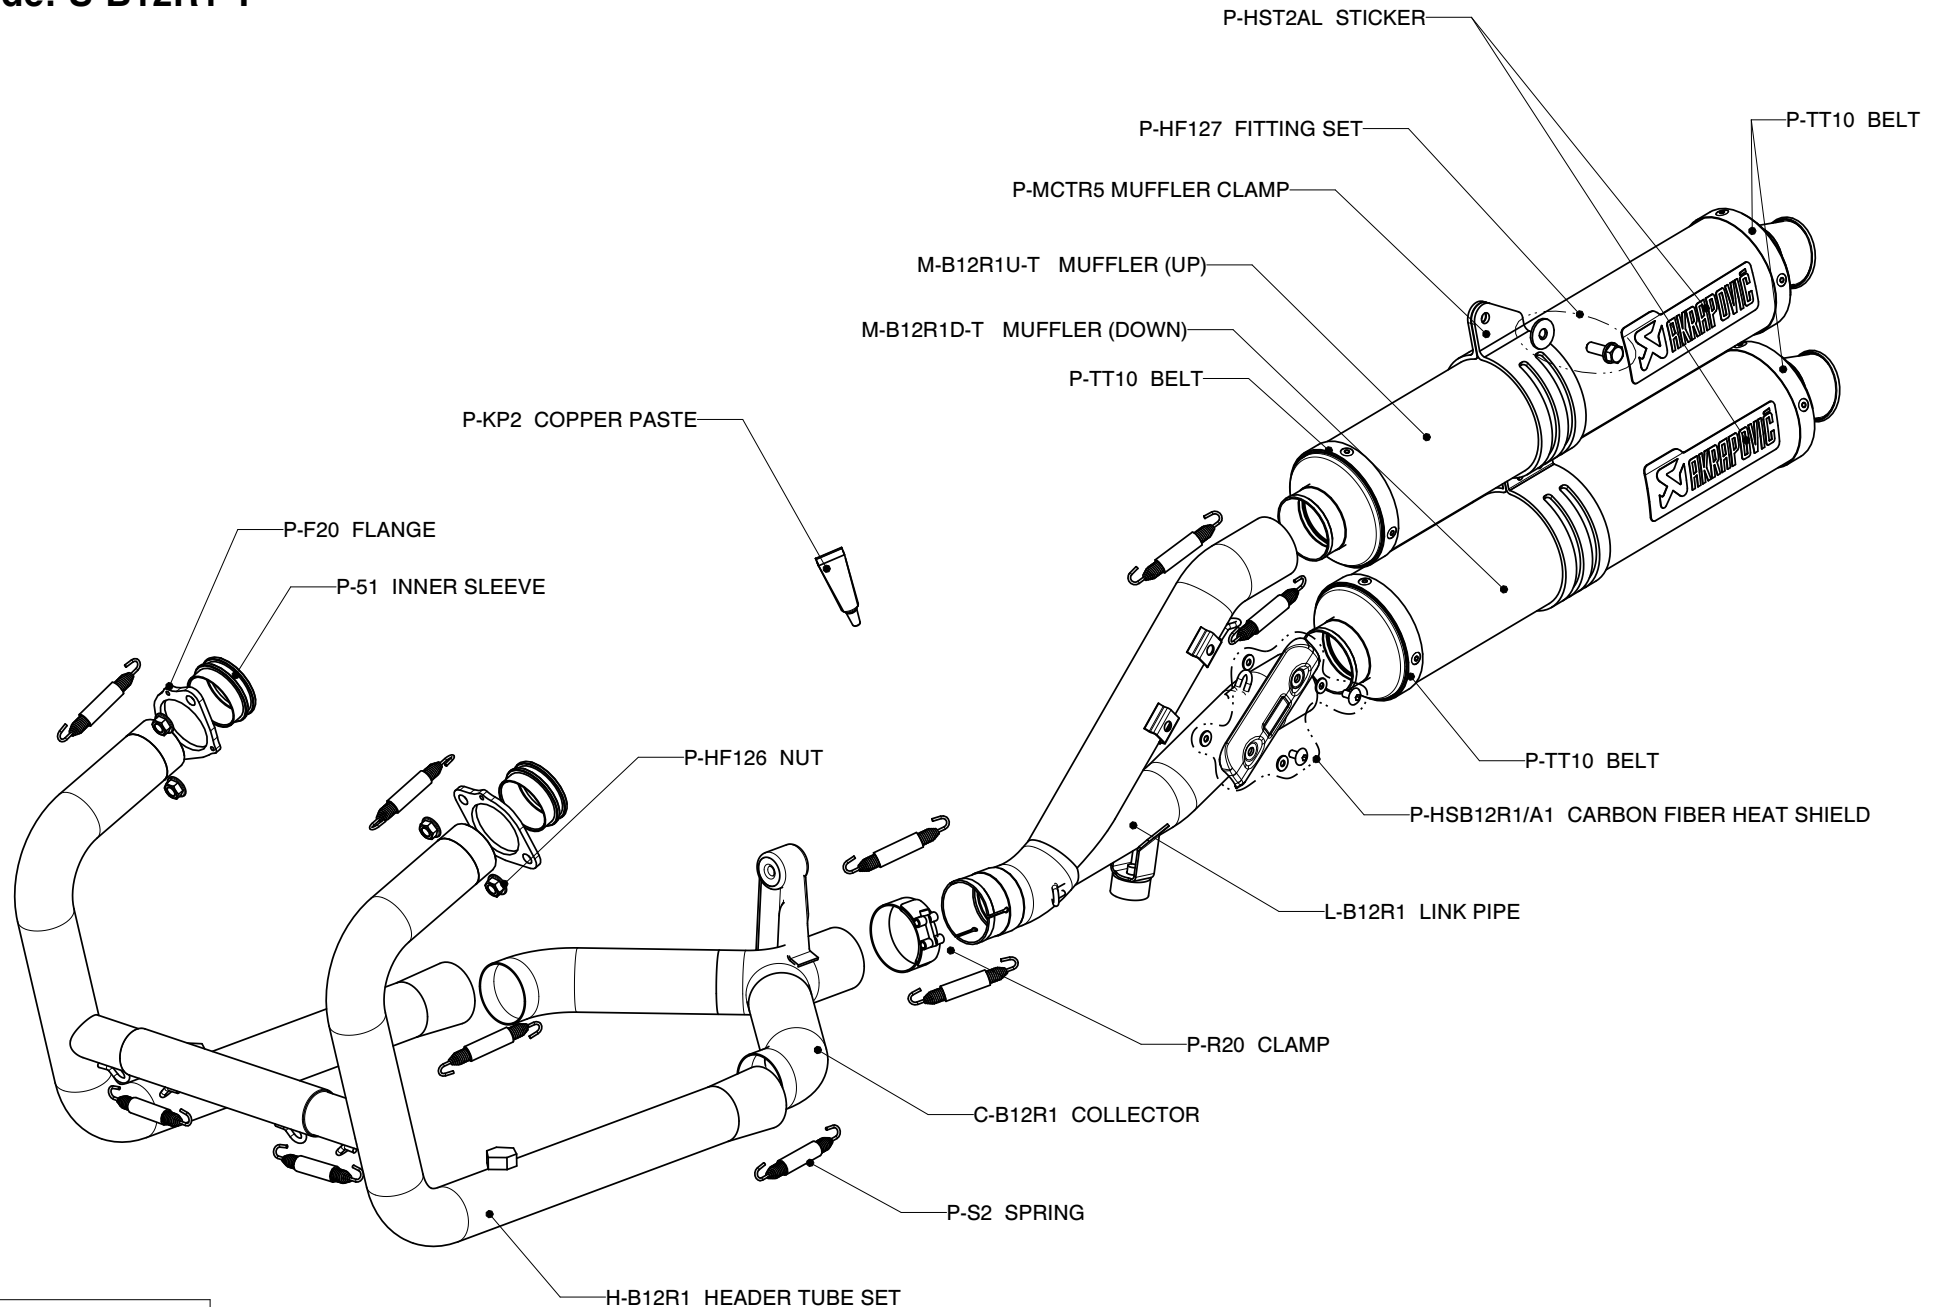

BMW R1200GS , Complete exhaust system / RACING LINE
BMW R1200GS ADVENTURE, Complete exhaust system / RACING LINE
Product code: S-B12R1-T

MUFFLER REPAIR KITS

REPACK	P-RPCK34
SLEEVE	P-RK67TR45