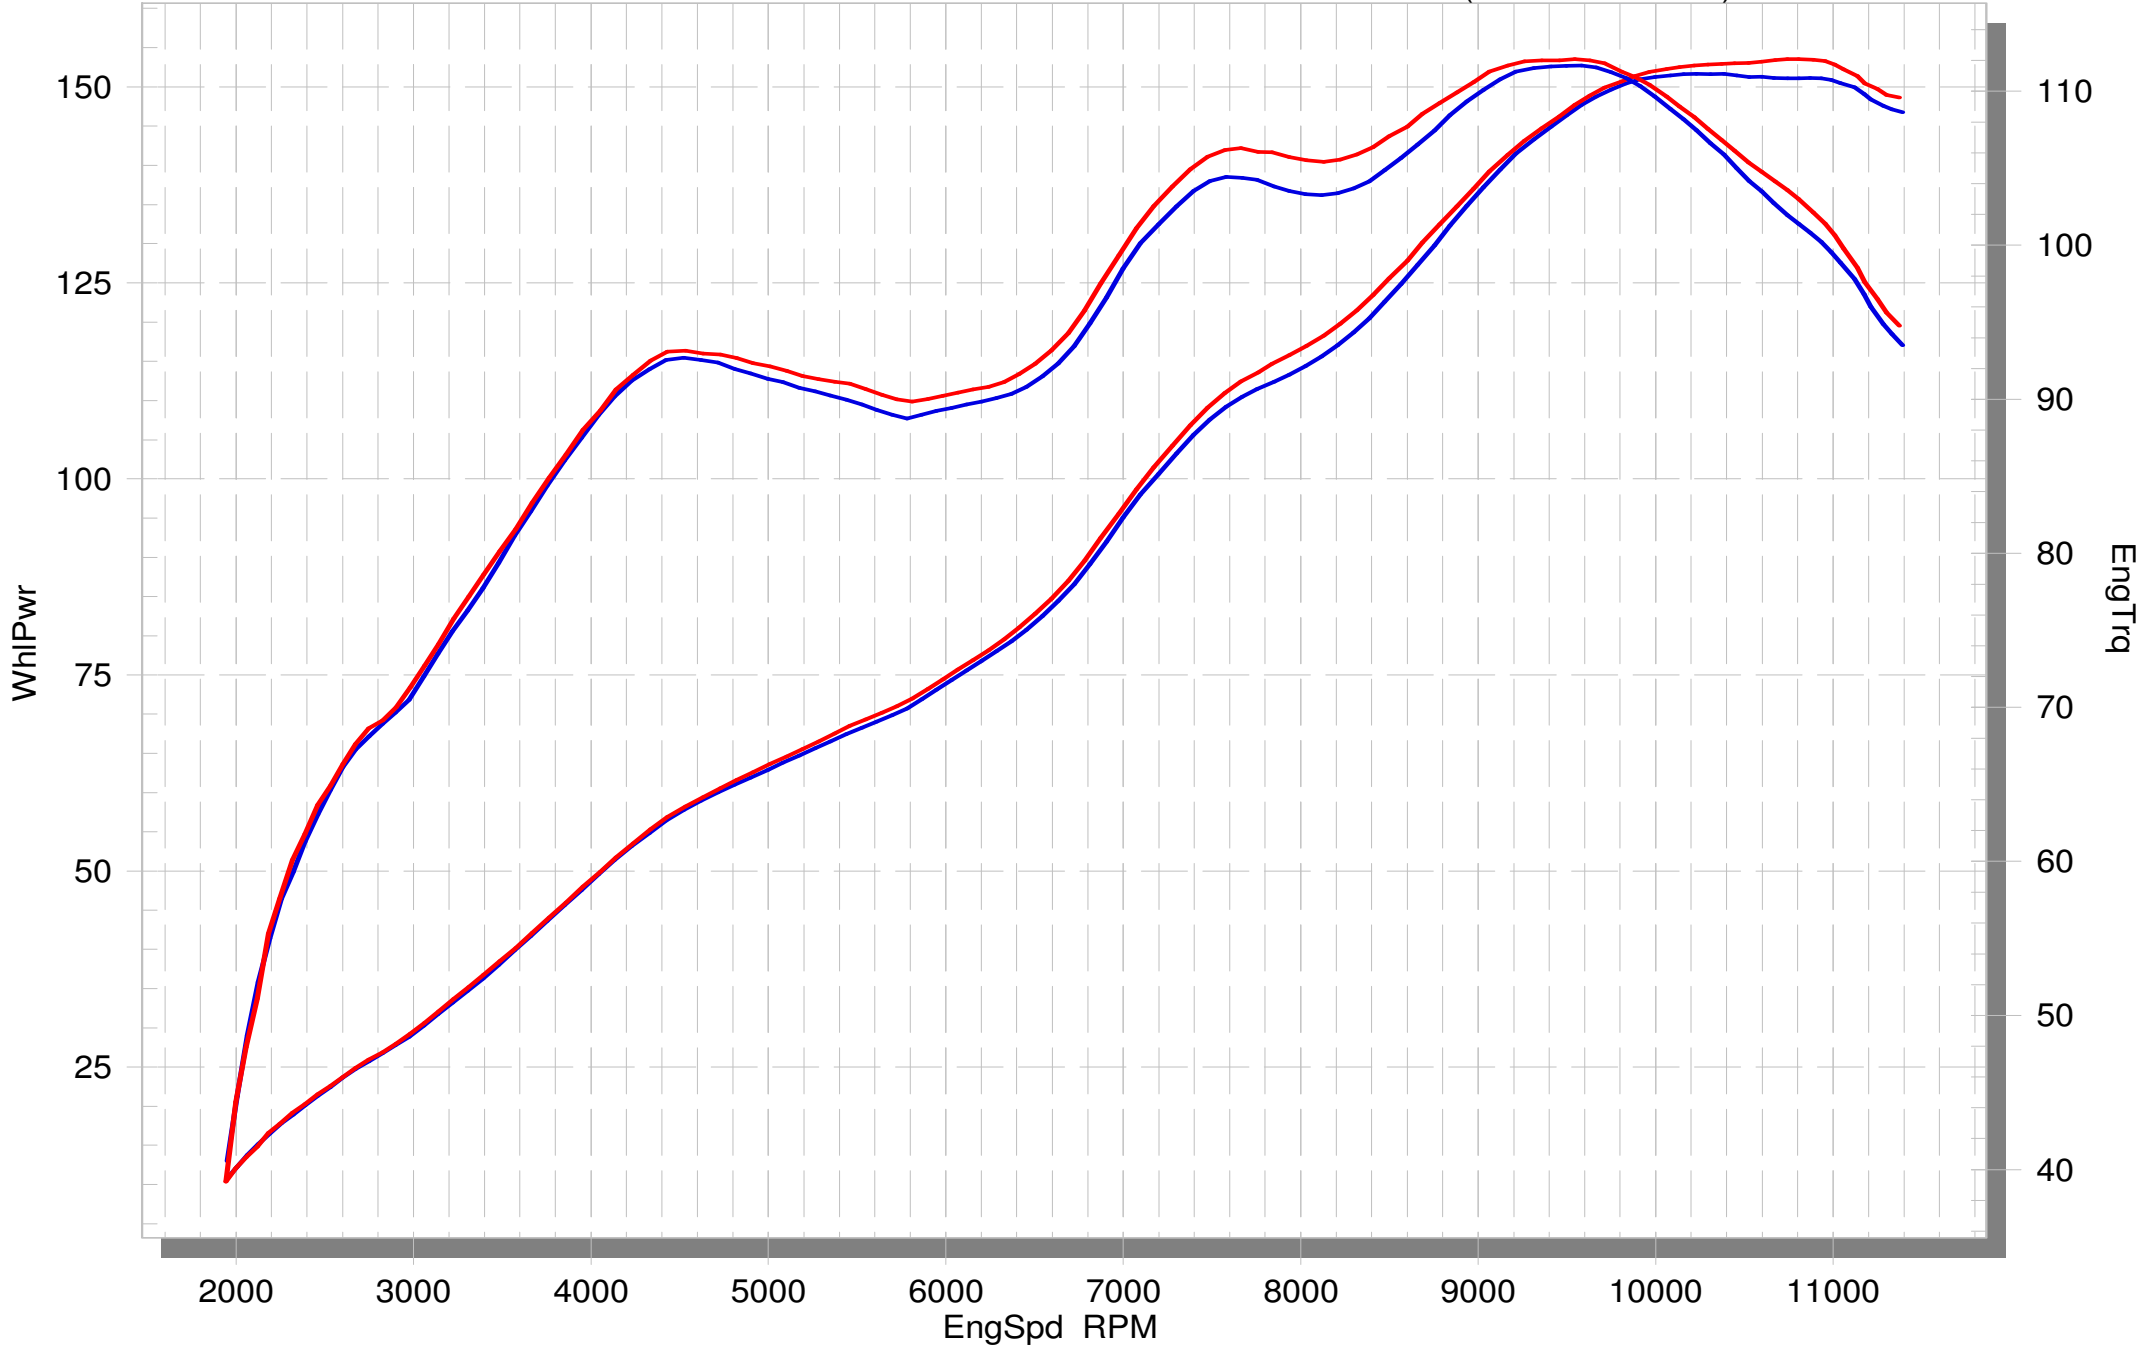

Suzuki Katana

 STOCK

 SLIP-ON (WO Noise Insert)

SuperFlow WinDyn™ V