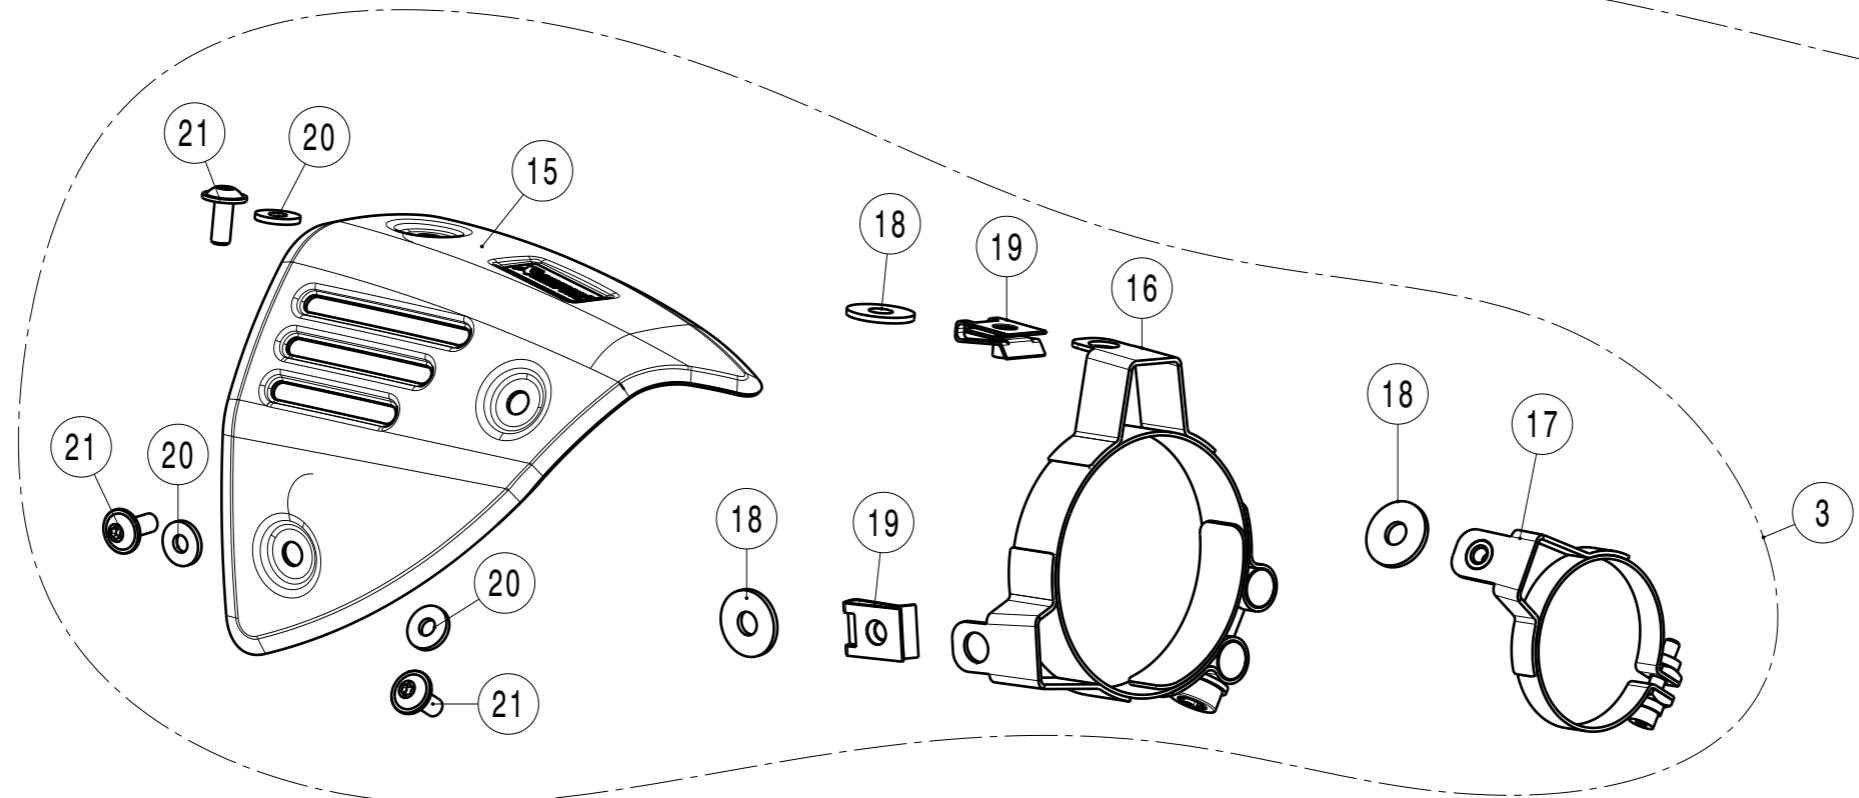

WARNING! EC TYPE APPROVAL IS VALID ONLY WHEN CATALYTIC CONVERTER IS INSTALLED!

MUFFLER REPAIR KITS	
REPACK	22
SLEEVE	23

No.	SalesCode	Description	Qty.
1	S-VE3SO9-HRSSBL	slip on system black	1
2	P-KAT-051/1	catalytic converter (optional)	1
3	P-HSVE3SO1	heat shield CA (optional)	1
4	M-HR06802SSBL	muffler	1
5	L-VE3SO2SS	link pipe SS	1
6	P-TT52/1	belt TI for SS sleeve	2
7	V-EC353	end cap	1
8	P-S1	spring	2
9	P-DR43	bush AL	1
10	P-DR44	bush AL	1
11	P-DR4	washer SS	2
12	P-FB156	screw FE	1
13	P-FB172	screw FE	1
14	P-R52	clamp SS	1
15	P-HSVE3SO1/1	heat shield CA	1
16	P-R160	clamp SS	1
17	P-R159	clamp SS	1
18	P-DR3	washer SS	3
19	P-FN1	nut	2
20	P-DRH2/BAR316	washer SS	3
21	P-FB164	bolt	3
22	P-RPCK239	repack kit	1
23	P-RKS643R350	muffler sleeve kit	1
24	V-TUV289	insert SS	1