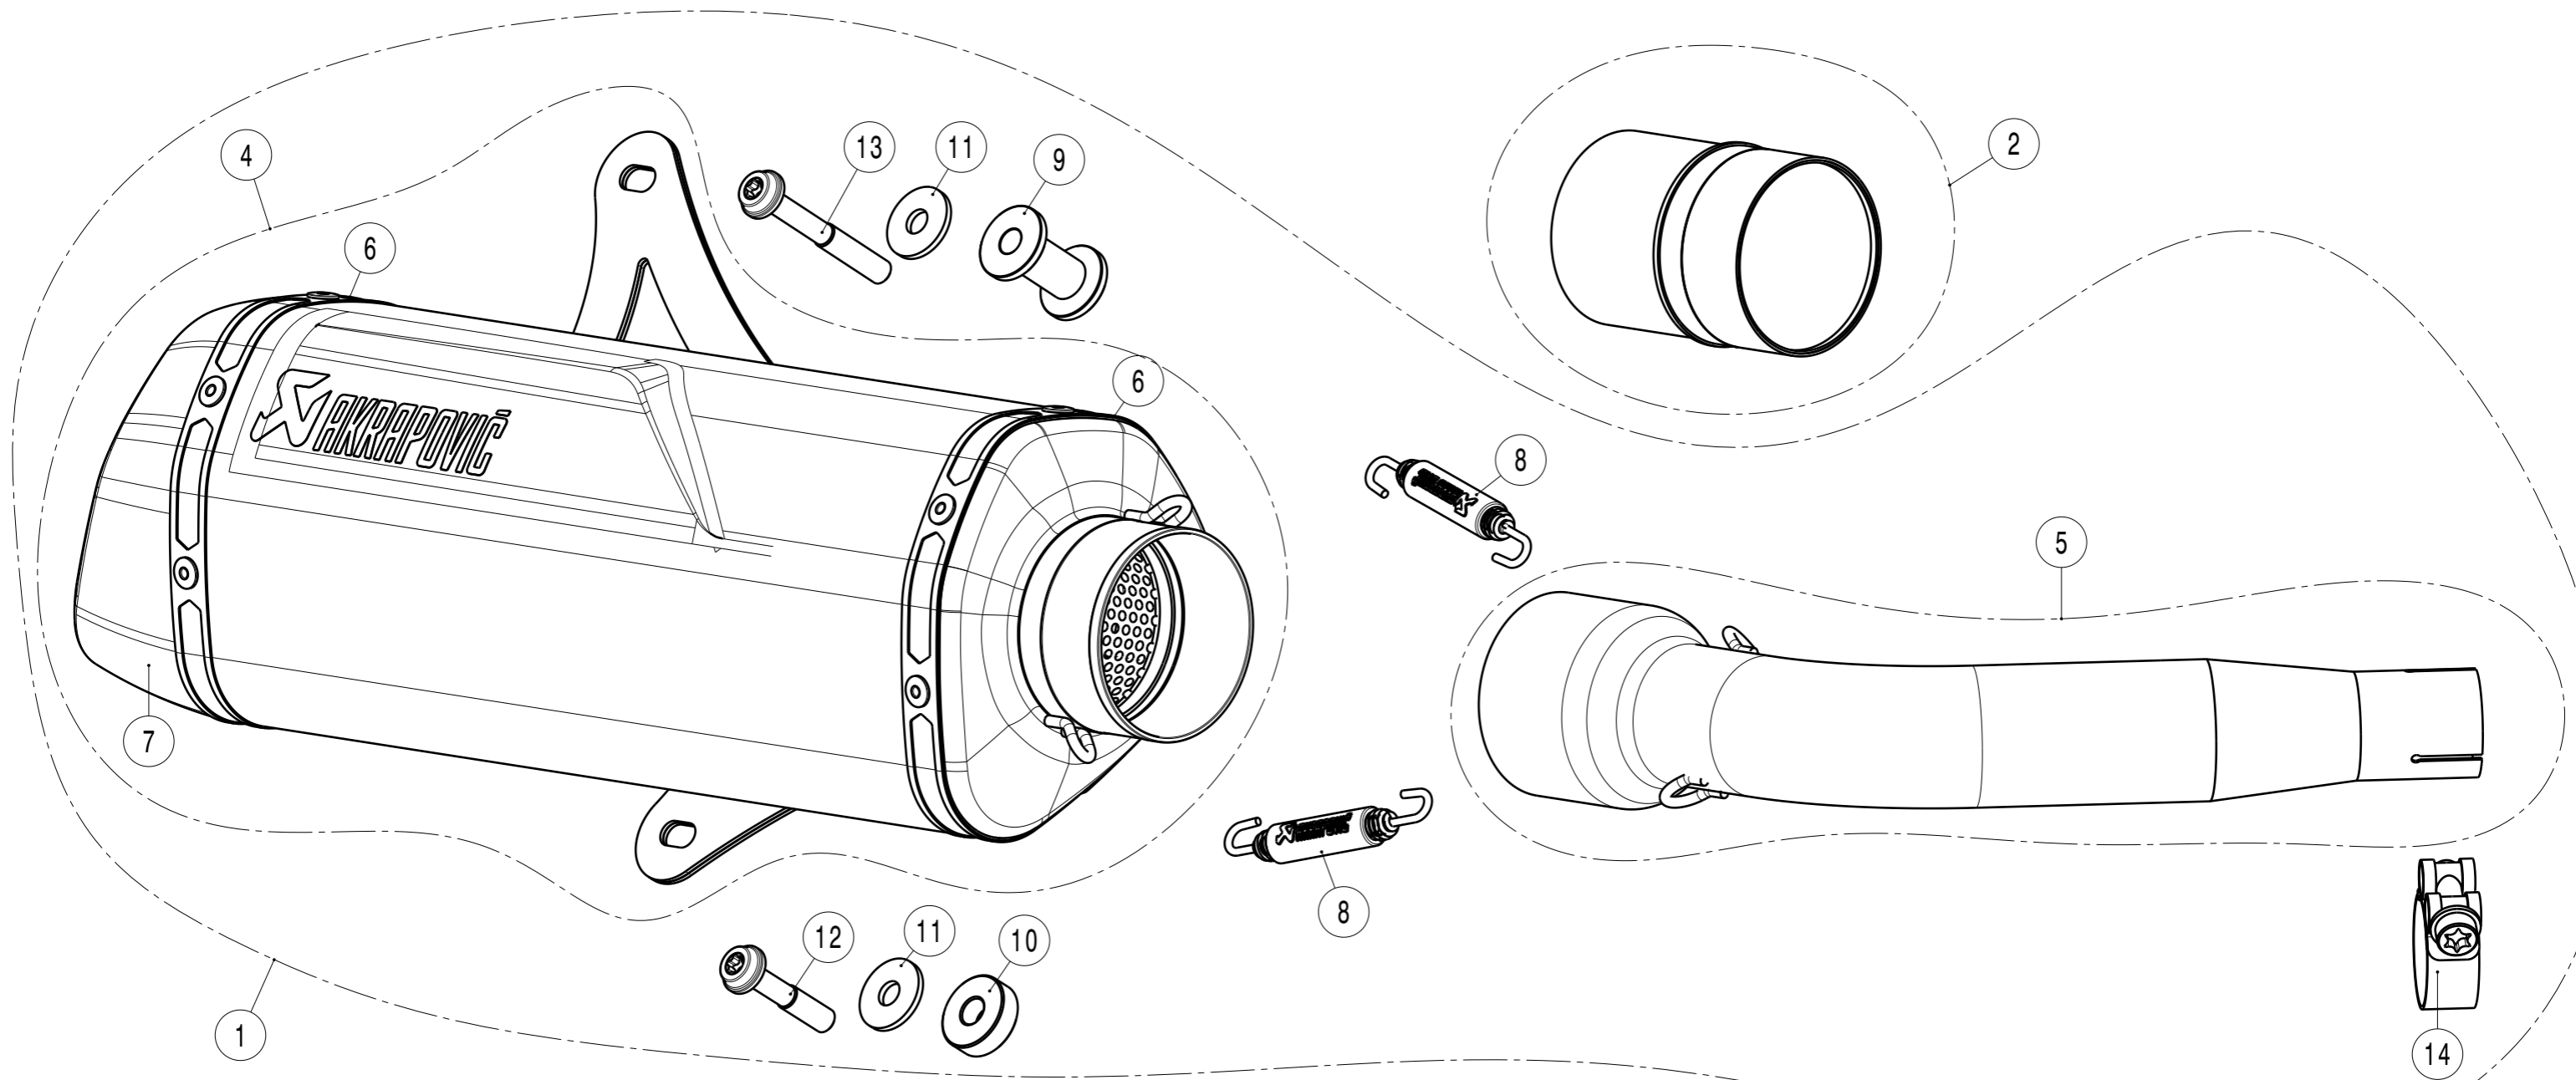

WARNING! EC TYPE APPROVAL IS VALID ONLY WHEN CATALYTIC CONVERTER IS INSTALLED!

MUFFLER REPAIR KITS	
REPACK	22
SLEEVE	23

No.	SalesCode	Description	Qty.
1	S-VE3SO9-HRSSBL	slip on system black	1
2	P-KAT-051/1	catalytic converter (optional)	1
3	P-HSVE3SO1	heat shield CA (optional)	1
4	M-HR06802SSBL	muffler	1
5	L-VE3SO2SS	link pipe SS	1
6	P-TT52/1	belt TI for SS sleeve	2
7	V-EC353	end cap	1
8	P-S1	spring	2
9	P-DR43	bush AL	1
10	P-DR44	bush AL	1
11	P-DR4	washer SS	2
12	P-FB156	screw FE	1
13	P-FB172	screw FE	1
14	P-R52	clamp SS	1
15	P-HSVE3SO1/1	heat shield CA	1
16	P-R160	clamp SS	1
17	P-R159	clamp SS	1
18	P-DR3	washer SS	3
19	P-FN1	nut	2
20	P-DRH2/BAR316	washer SS	3
21	P-FB164	bolt	3
22	P-RPCK239	repack kit	1
23	P-RKS643R350	muffler sleeve kit	1
24	V-TUV289	insert SS	1