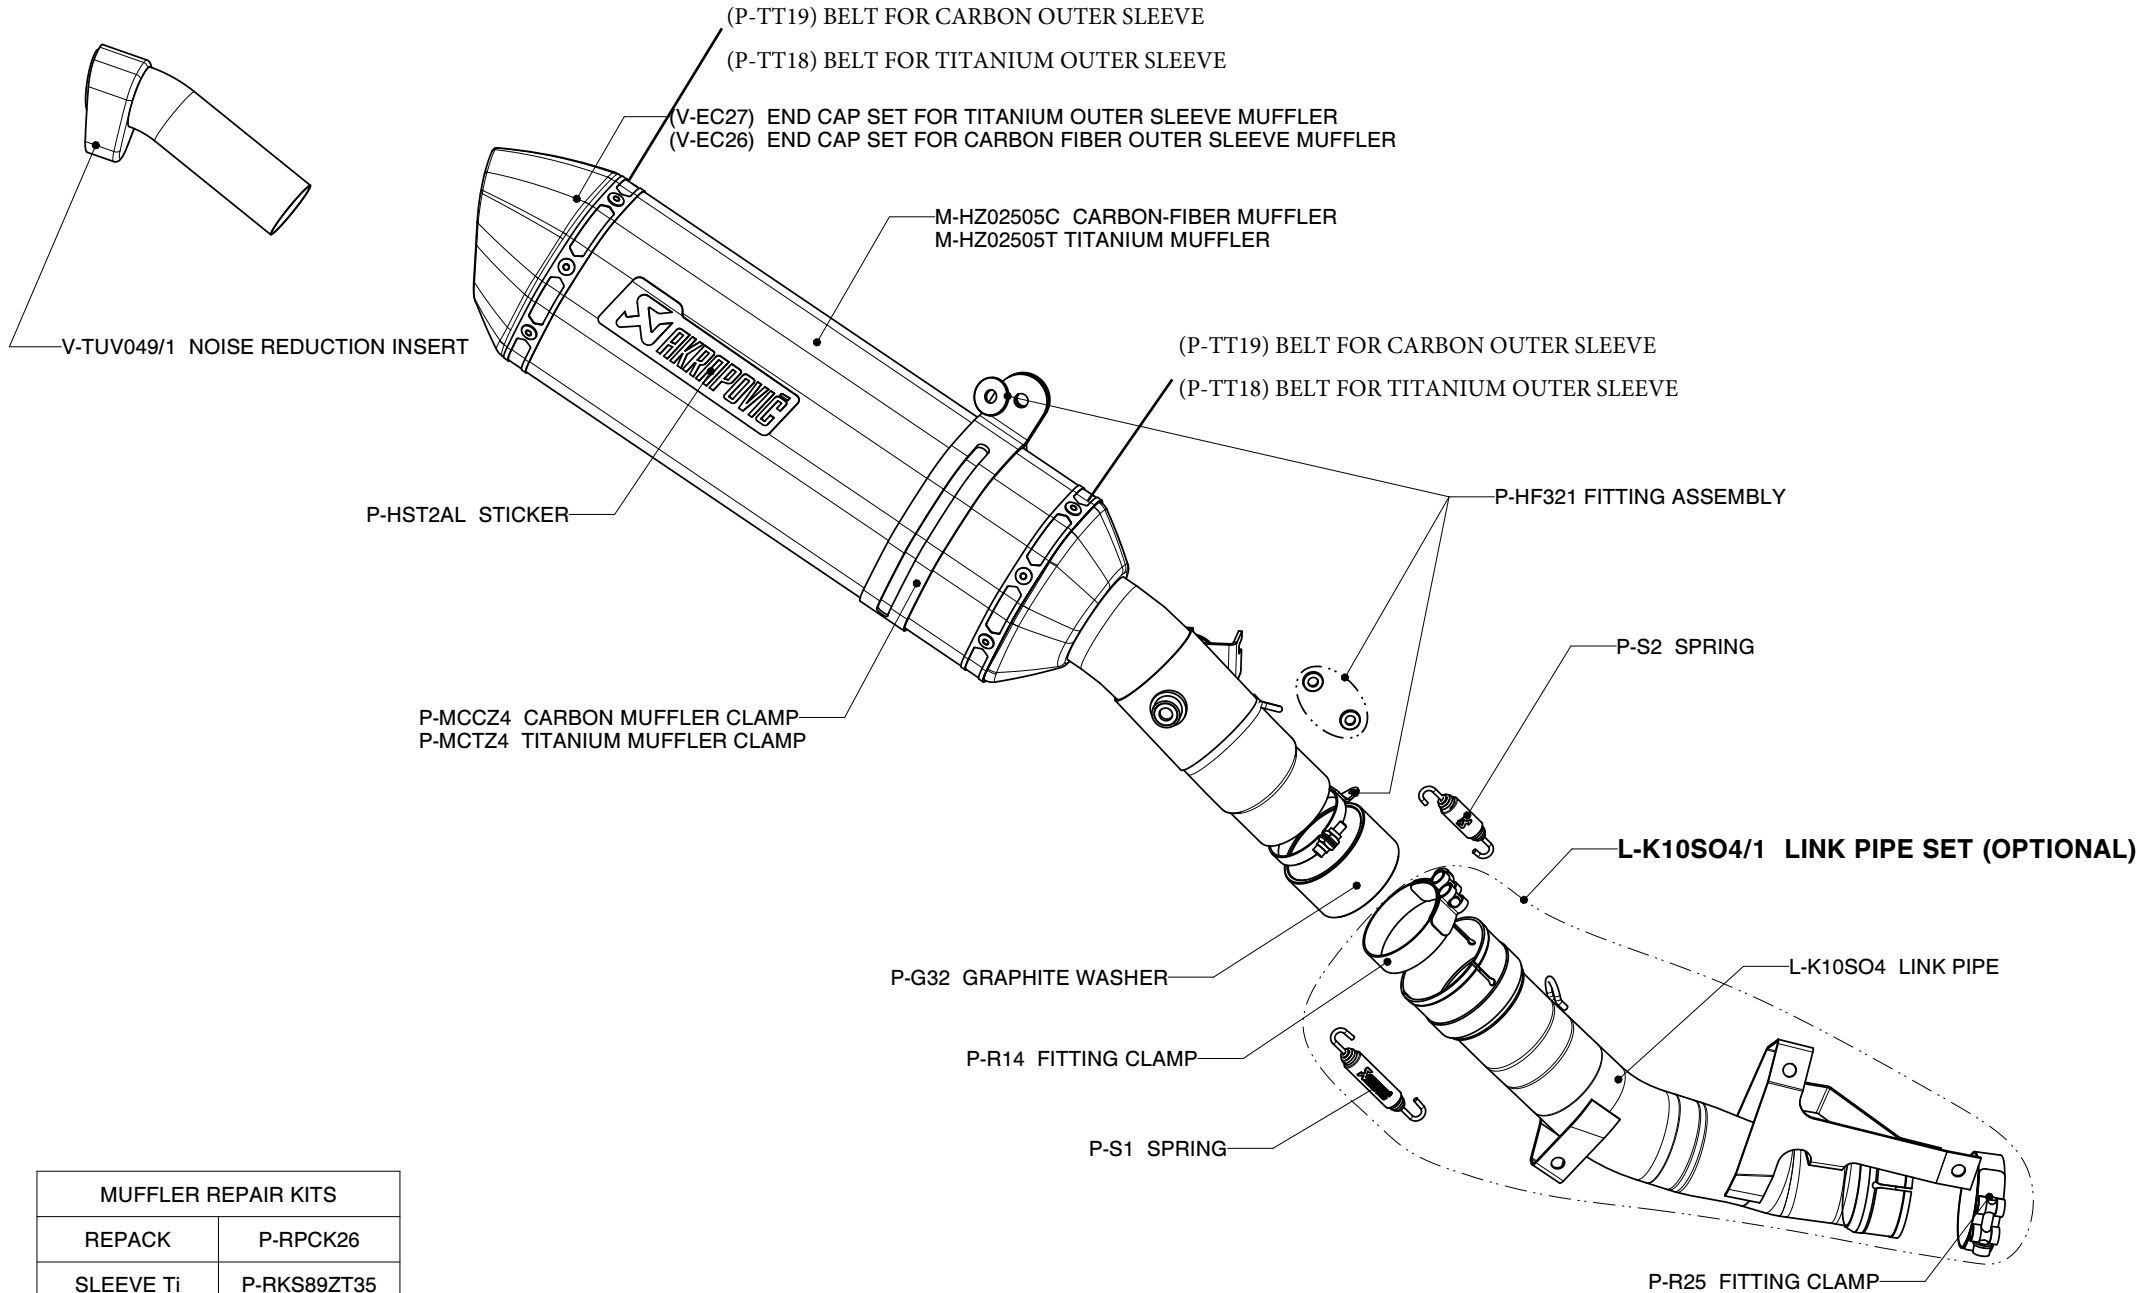

# Kawasaki ZX-10R/ SLIP ON exhaust system, EC Type approval

Product code: S-K10SO4-HZC  
S-K10SO4-HZT

MUFFLER REPAIR KITS	
REPACK	P-RPCK26
SLEEVE Ti	P-RKS89ZT35
SLEEVE Ca	P-RKS88ZC35

**WARNING: IN CASE OF COMBINATION WITH OPTIONAL LINK PIPE SET, THE MUFFLER'S EC TYPE APPROVAL IS NOT VALID!**