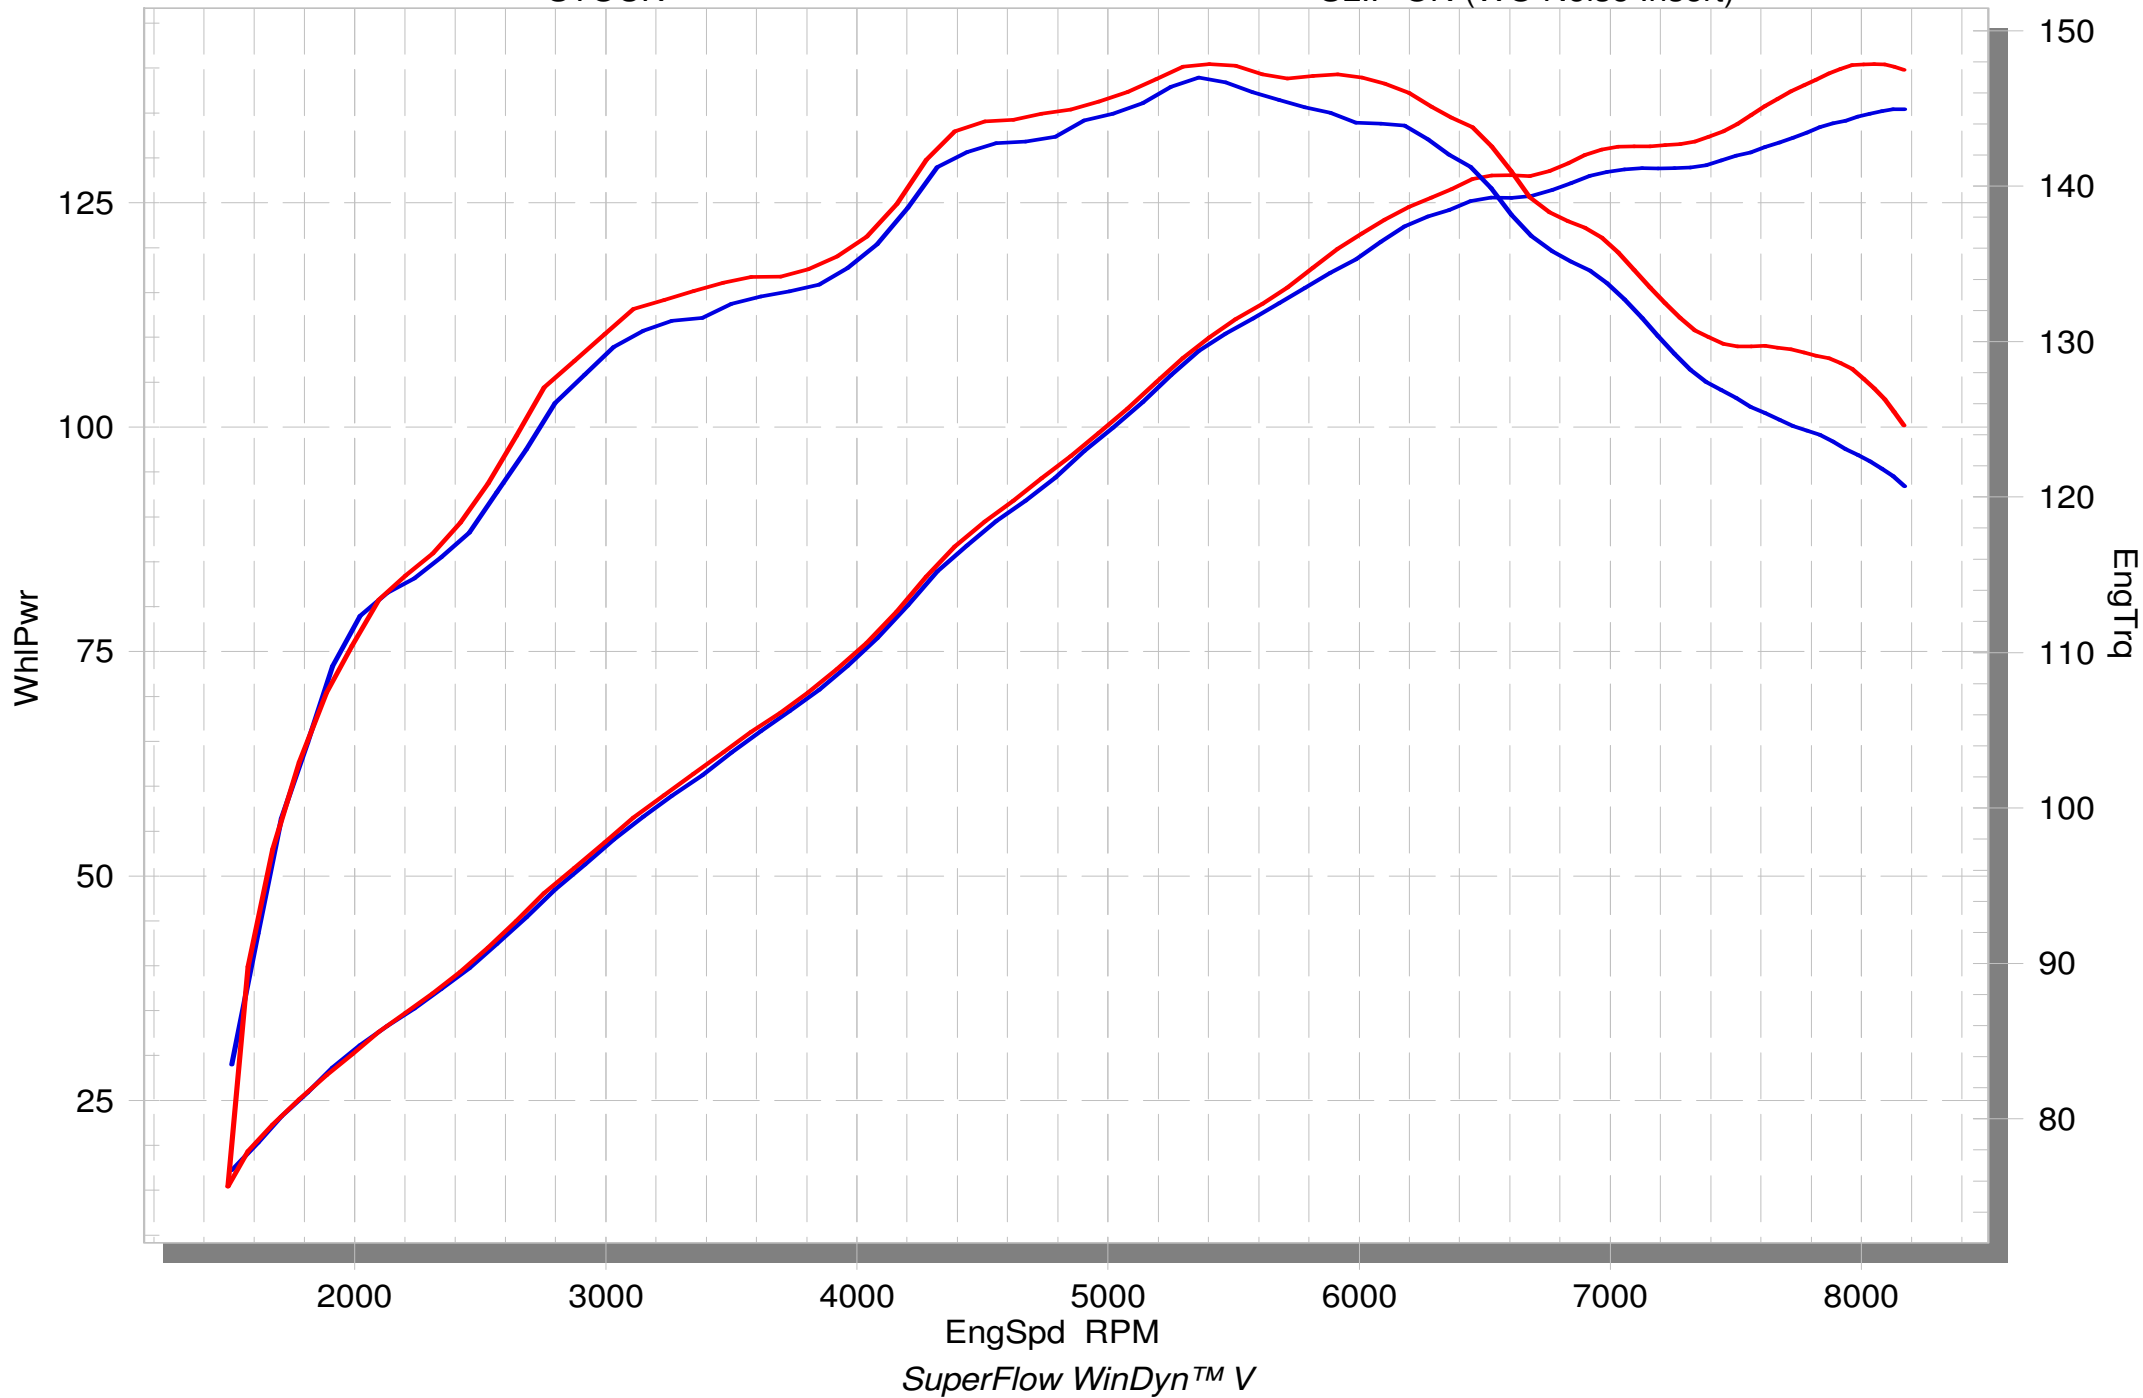

# BMW K 1600 B

STOCK

SLIP-ON (WO Noise Insert)